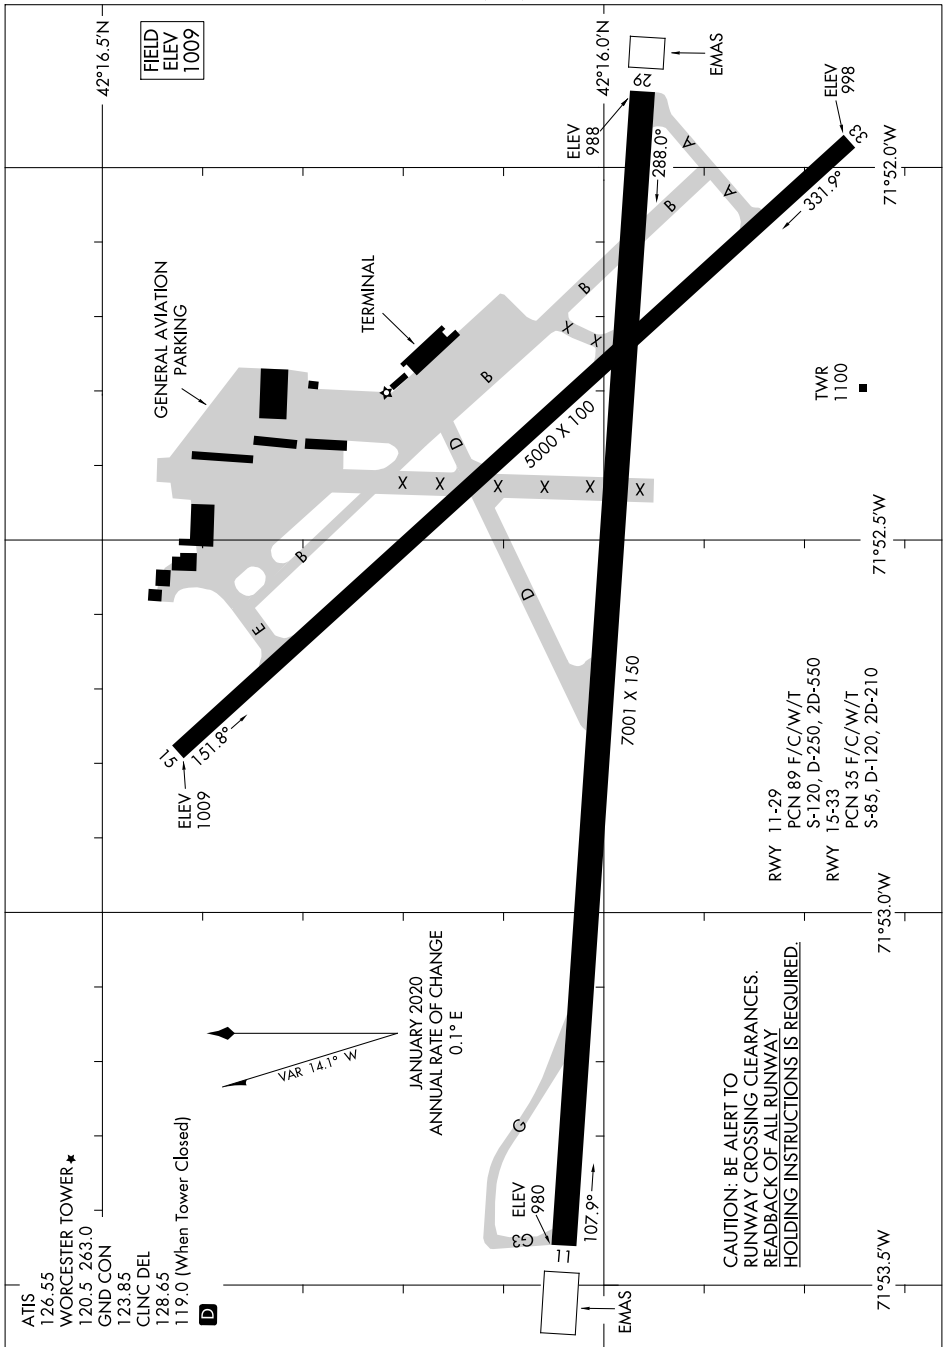

AIRPORT DIAGRAM

AL-652 (FAA)

WORCESTER RGNL (ORH)
WORCESTER, MASSACHUSETTS

NE-1, 11 JUL 2024 to 08 AUG 2024

NE-1, 11 JUL 2024 to 08 AUG 2024

AIRPORT DIAGRAM

WORCESTER, MASSACHUSETTS
WORCESTER RGNL (ORH)