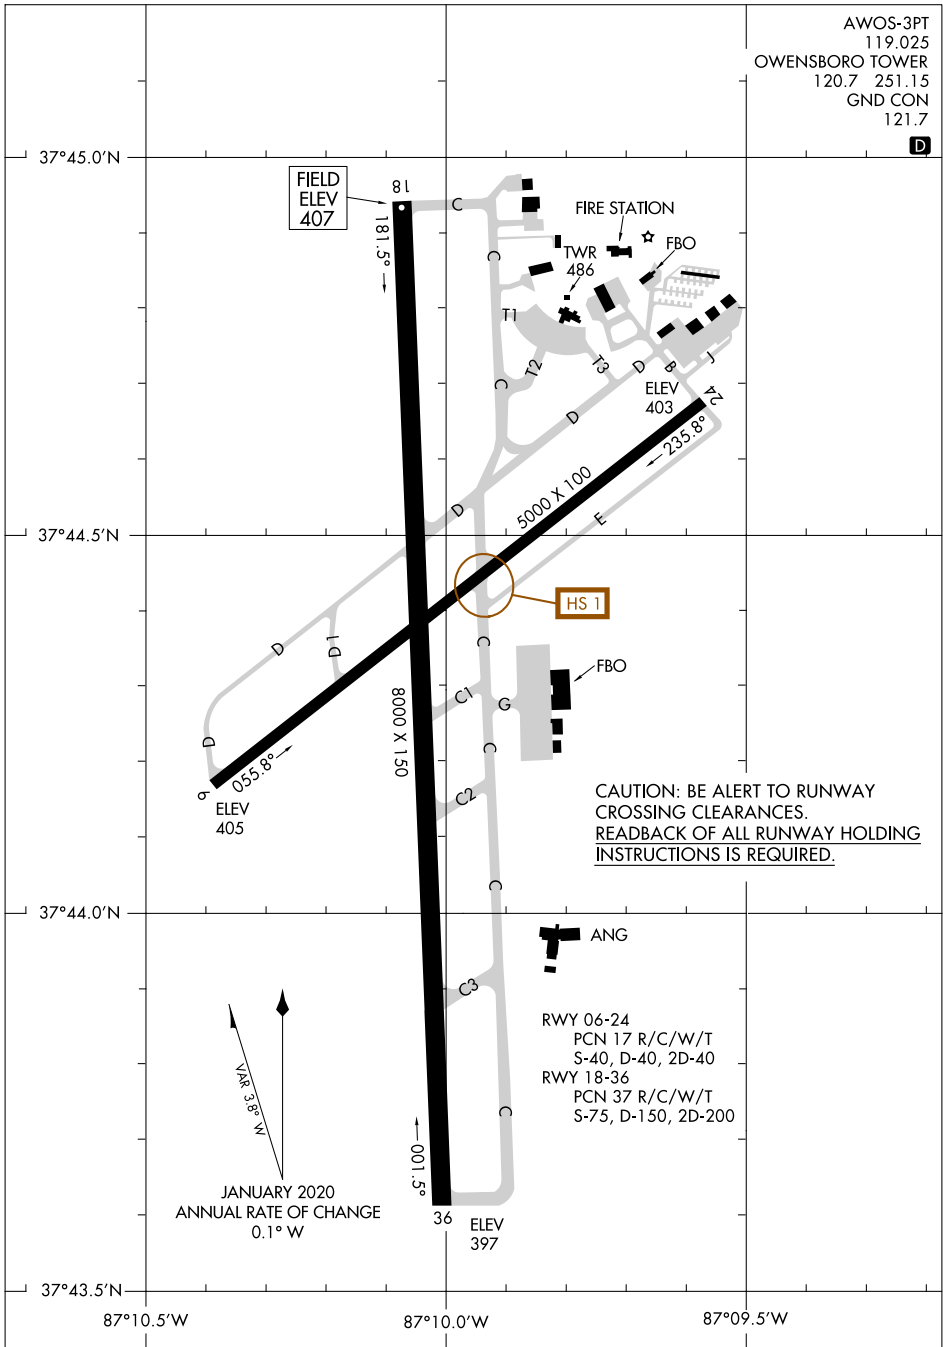

AIRPORT DIAGRAM

OWENSBORO/DAVISS COUNTY RGNL (OWB)
AL-707 (FAA) OWENSBORO, KENTUCKY

AWOS-3PT
119.025
OWENSBORO TOWER
120.7 251.15
GND CON
121.7

D

SE-1, 11 JUL 2024 to 08 AUG 2024

SE-1, 11 JUL 2024 to 08 AUG 2024

AIRPORT DIAGRAM

OWENSBORO, KENTUCKY
OWENSBORO/DAVISS COUNTY RGNL (OWB)