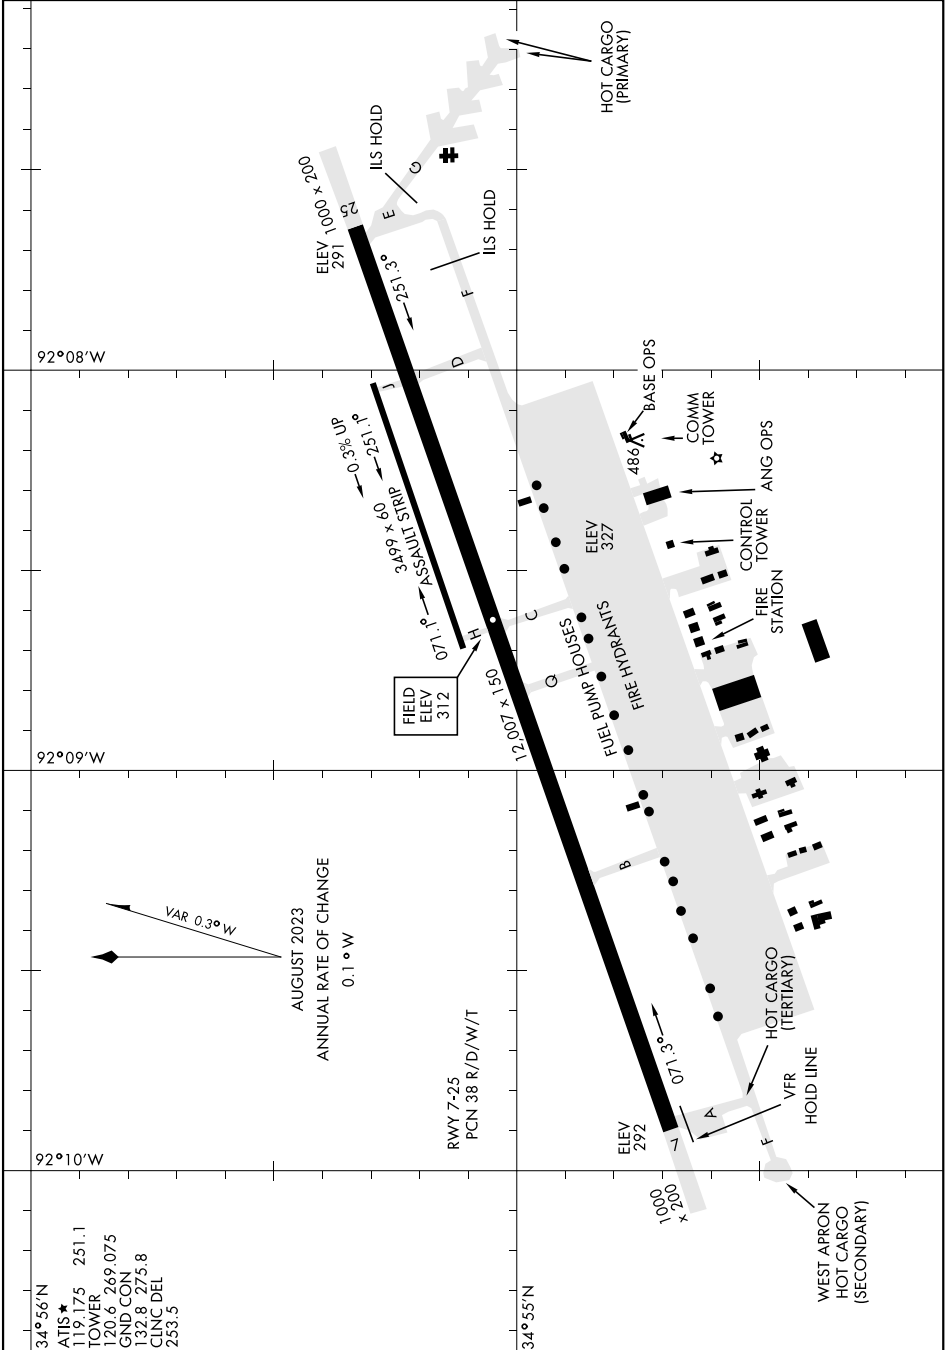

AIRPORT DIAGRAM

LITTLE ROCK AFB (KLRF)

JACKSONVILLE, ARKANSAS

AL-738 [USAF]

SC-1, 11 JUL 2024 to 08 AUG 2024

SC-1, 11 JUL 2024 to 08 AUG 2024

VAR 0.3° W
 AUGUST 2023
 ANNUAL RATE OF CHANGE
 0.1° W

34°56'N
 ATIS* 119.175 251.1
 TOWER 120.6 269.075
 GND CON 132.8 275.8
 CLNC DEL 253.5

AIRPORT DIAGRAM

JACKSONVILLE, ARKANSAS

LITTLE ROCK AFB (KLRF)