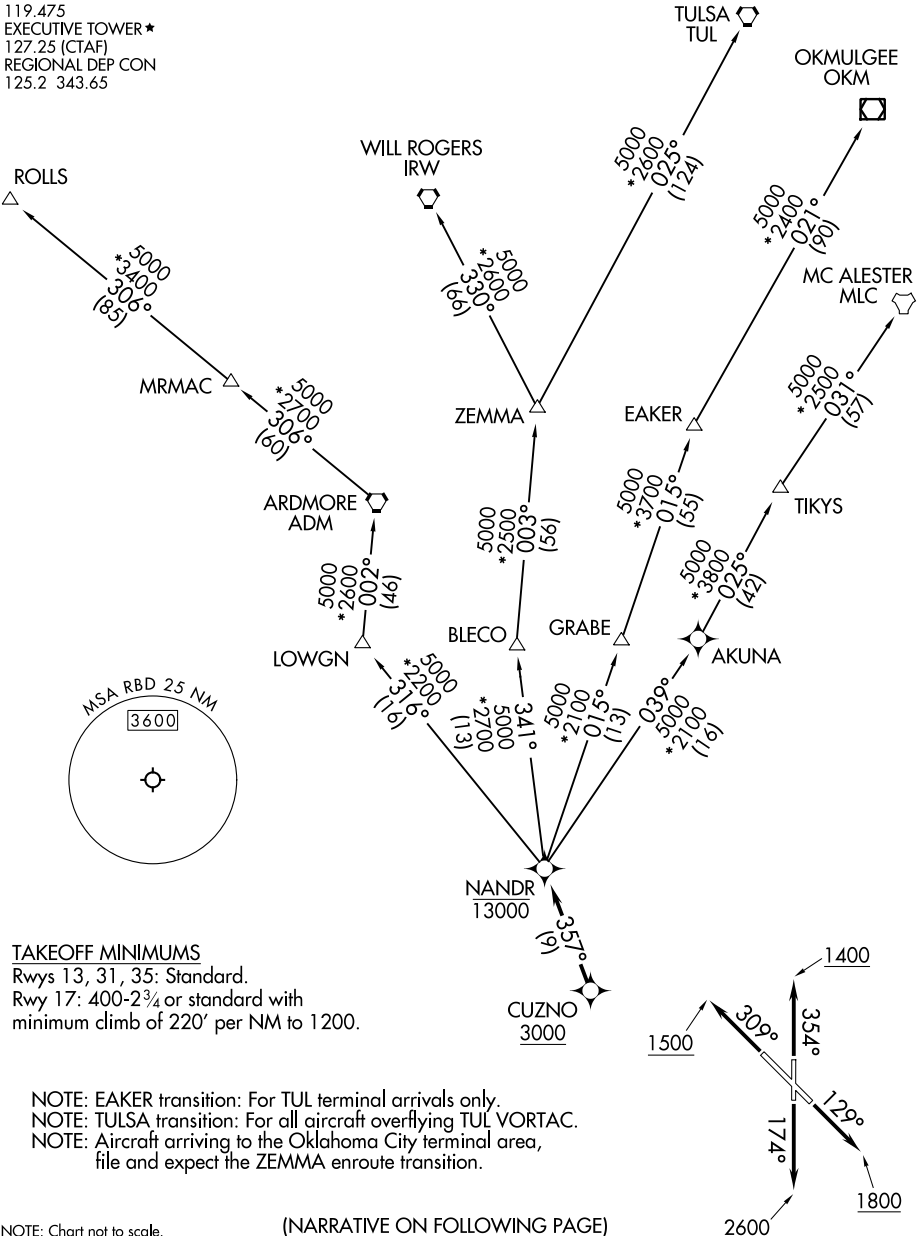

NANDR TWO DEPARTURE (RNAV)

ATIS
 126.35
 CLNC DEL
 118.625
 GND CON
 119.475
 EXECUTIVE TOWER ★
 127.25 (CTAF)
 REGIONAL DEP CON
 125.2 343.65

RNAV 1 - DME/DME/IRU or GPS.

RADAR required.

**TOP ALTITUDE:
 ASSIGNED BY ATC**

NOTE: Chart not to scale.

(NARRATIVE ON FOLLOWING PAGE)

NANDR TWO DEPARTURE (RNAV)

SC-2, 11 JUL 2024 to 08 AUG 2024

SC-2, 11 JUL 2024 to 08 AUG 2024