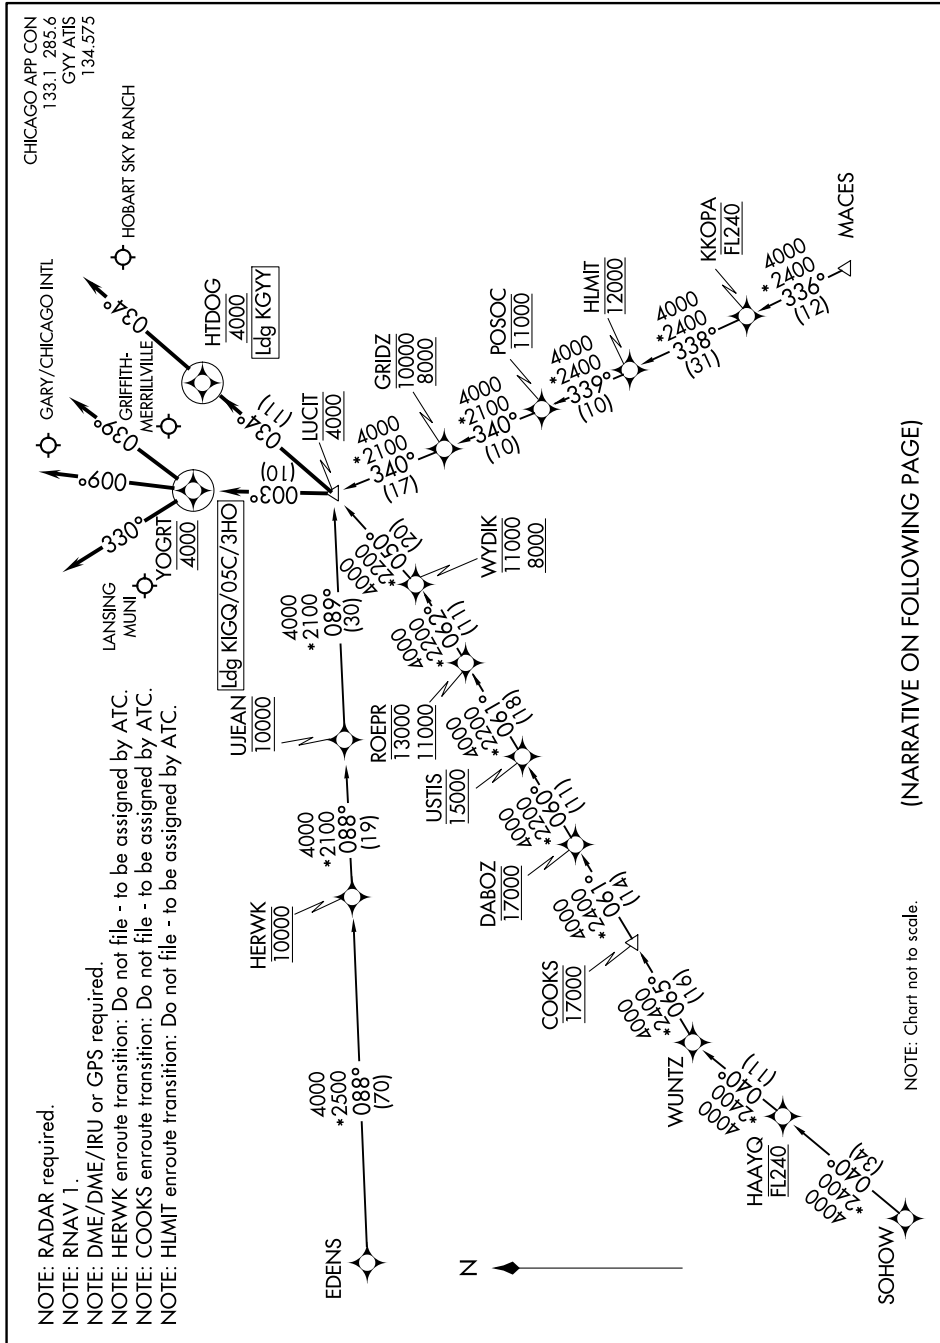

# LUCIT TWO ARRIVAL (RNAV)

GARY, INDIANA

EC-2, 11 JUL 2024 to 08 AUG 2024

(NARRATIVE ON FOLLOWING PAGE)

NOTE: Chart not to scale.

# LUCIT TWO ARRIVAL (RNAV)

GARY, INDIANA

EC-2, 11 JUL 2024 to 08 AUG 2024