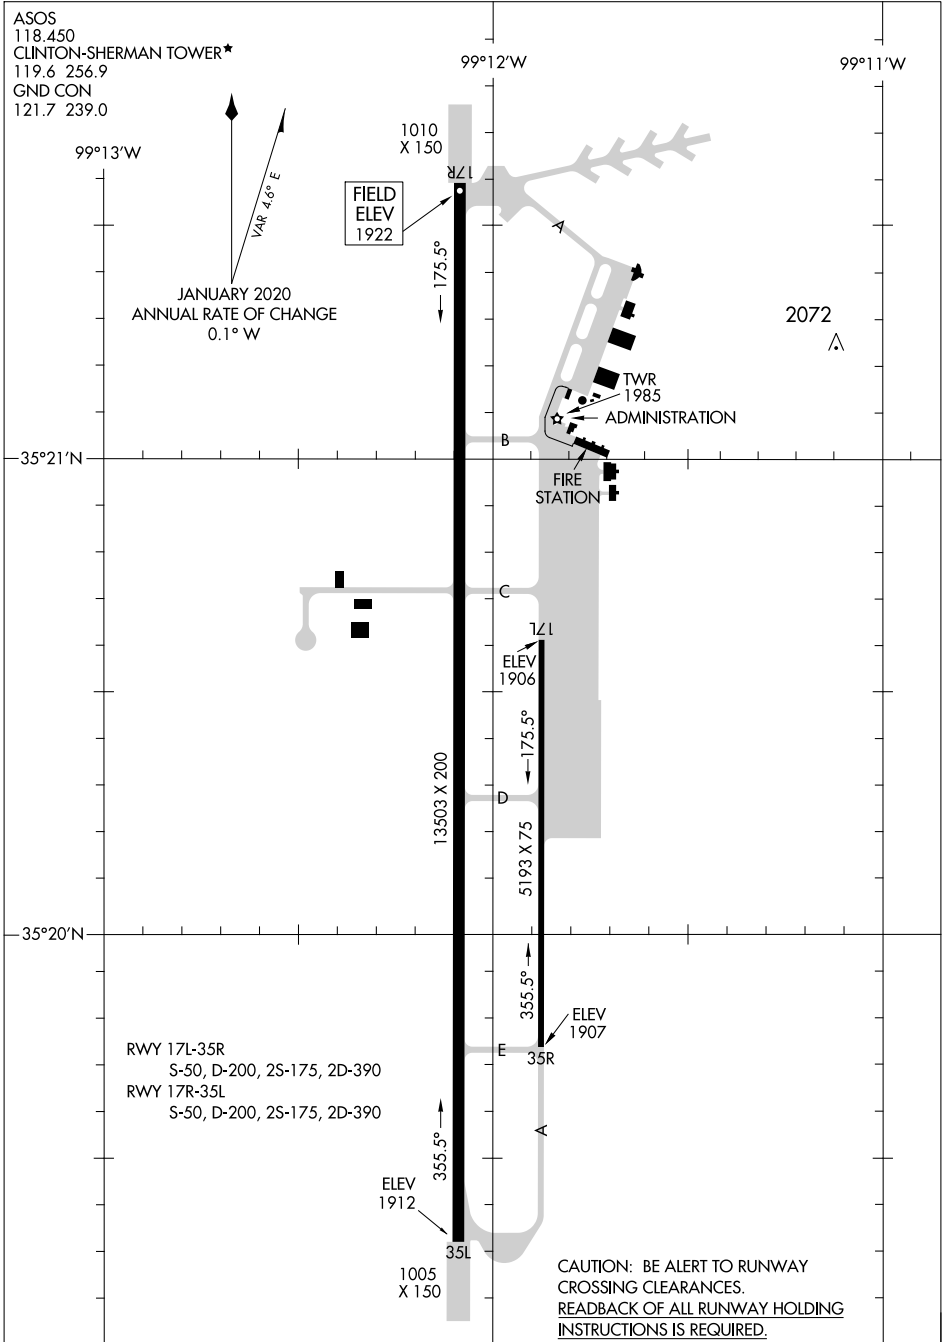

22027

# AIRPORT DIAGRAM

CLINTON/SHERMAN (CSM)  
BURNS FLAT, OKLAHOMA

AL-778 (FAA)

# AIRPORT DIAGRAM

22027

BURNS FLAT, OKLAHOMA  
CLINTON/SHERMAN (CSM)

SC-1, 11 JUL 2024 to 08 AUG 2024