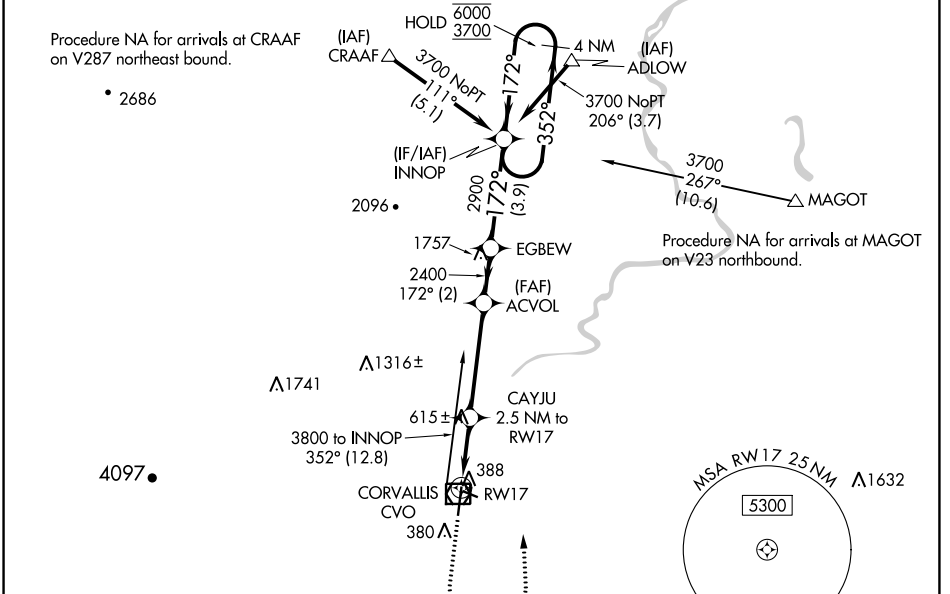

WAAS CH 78311	APP CRS 172°	Rwy Idg TDZE Apt Elev	5900 248 250
-------------------------	------------------------	-----------------------------	---

RNAV (GPS) RWY 17

CORVALLIS MUNI (CVO)

RNP APCH - GPS.	MALSR	MISSED APPROACH: Climb to 1100 then climbing left turn to 3700 direct INNOP and hold, continue climb-in-hold to 3700.
-----------------	-------	---

AWOS-3PT 135.775	CASCADE APP CON * 127.5 348.7	UNICOM 123.075 (CTAF)
----------------------------	---	---------------------------------

1100	3700	INNOP	INNOP	
↑	↶	☀	4 NM Holding Pattern	
			ACVOL	EGBEW
			2400	2900
			1080	2400
			1.8 NM to RWY 17	1.8 NM to RWY 17
			0.7	4.1 NM
			2 NM	3.9 NM
CATEGORY	A	B	C	D
LPV DA		448-1/2	200 (200-1/2)	
LNAV/VNAV DA		571-1/2	323 (400-1/2)	
LNAV MDA	880-1/2	632 (700-1/2)	880-1 3/8	632 (700-1 3/8)
CIRCLING	880-1	630 (700-1)	920-1 3/4	1080-2 3/4
			670 (700-1 3/4)	830 (900-2 3/4)

NW-1, 11 JUL 2024 to 08 AUG 2024

NW-1, 11 JUL 2024 to 08 AUG 2024