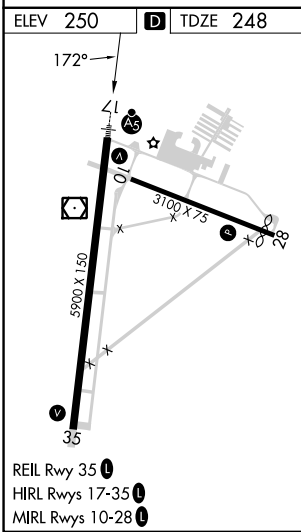

WAAS CH 78311	APP CRS 172°	Rwy Idg TDZE Apt Elev	5900 248 250
-------------------------	------------------------	-----------------------------	---

RNAV (GPS) RWY 17

CORVALLIS MUNI (CVO)

RNP APCH - GPS.	MALSR	MISSED APPROACH: Climb to 1100 then climbing left turn to 3700 direct INNOP and hold, continue climb-in-hold to 3700.
-----------------	-------	---

AWOS-3PT 135.775	CASCADE APP CON * 127.5 348.7	UNICOM 123.075 (CTAF)
----------------------------	---	---------------------------------

1100	3700	INNOP	INNOP	
↑	↶	☀	4 NM Holding Pattern	
			ACVOL	EGBEW
			2400	2900
			1080	2400
			1.8 NM to RWY 17	1.8 NM to RWY 17
			0.7	4.1 NM
			2 NM	3.9 NM
CATEGORY	A	B	C	D
LPV DA		448-1/2	200 (200-1/2)	
LNAV/VNAV DA		571-1/2	323 (400-1/2)	
LNAV MDA	880-1/2	632 (700-1/2)	880-1 3/8	632 (700-1 3/8)
CIRCLING	880-1	630 (700-1)	920-1 3/4	1080-2 3/4
			670 (700-1 3/4)	830 (900-2 3/4)

NW-1, 11 JUL 2024 to 08 AUG 2024

NW-1, 11 JUL 2024 to 08 AUG 2024