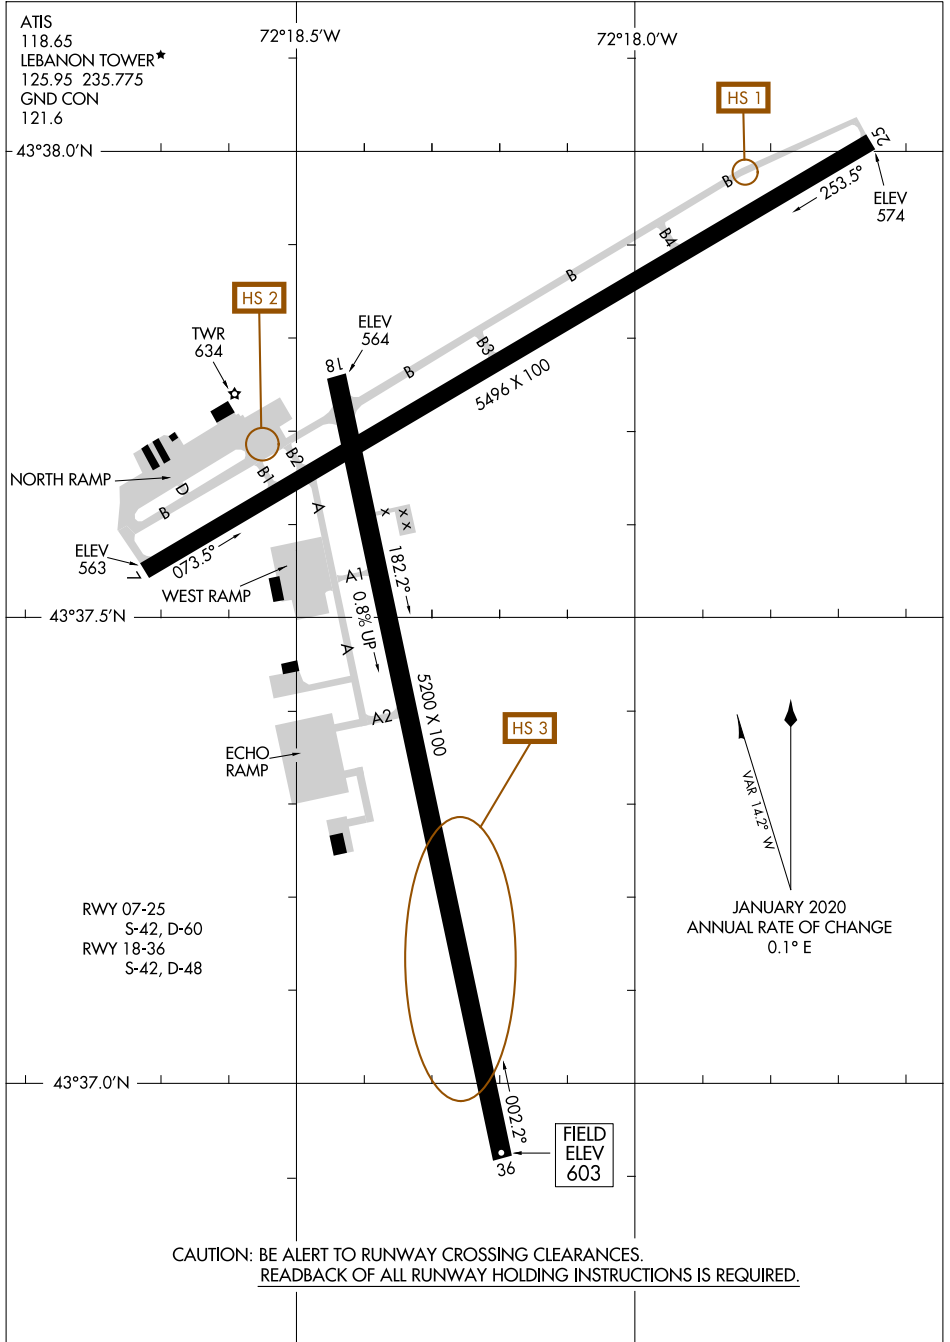

AIRPORT DIAGRAM

AL-859 (FAA)

LEBANON MUNI (LEB)
LEBANON, NEW HAMPSHIRE

NE-1, 11 JUL 2024 to 08 AUG 2024

NE-1, 11 JUL 2024 to 08 AUG 2024

AIRPORT DIAGRAM

LEBANON, NEW HAMPSHIRE
LEBANON MUNI (LEB)