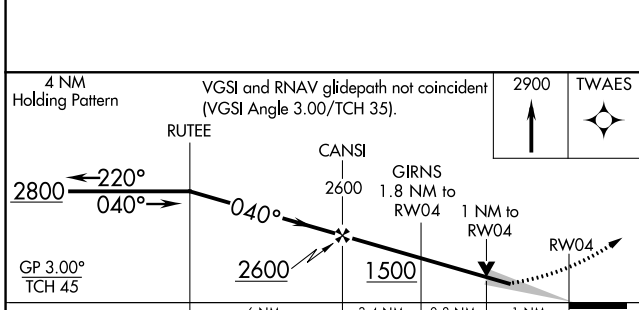

WAAS CH 72639 W04A	APP CRS 040°	Rwy Idg 4999 TDZE 900 Apt Elev 900
--	------------------------	---

RNAV (GPS) RWY 4

ZANESVILLE MUNI (ZZV)

RNP APCH - GPS.

For uncompensated Baro-VNAV systems, LNAV/VNAV NA below -21°C or above 54°C.
Circling Rwy 16, 34 NA at night.

MISSED APPROACH:
Climb to 2900 direct
TWAES and hold.

ASOS 114.95	INDIANAPOLIS CENTER 124.45 323.275	UNICOM 123.0 (CTAF) 0*
-----------------------	--	----------------------------------

CATEGORY	A	B	C	D
LPV DA		1150-3/4	250 (300-3/4)	
LNAV/VNAV DA		1155-3/4	255 (300-3/4)	
LNAV MDA		1280-1	380 (400-1)	
CIRCLING	1380-1 480 (500-1)	1420-1 520 (600-1)	1620-2 720 (800-2)	1620-2 1/4 720 (800-2 1/4)