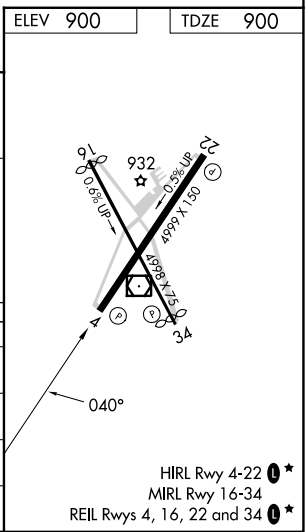

WAAS CH 72639 W04A	APP CRS 040°	Rwy Idg 4999 TDZE 900 Apt Elev 900
--	------------------------	---

RNAV (GPS) RWY 4

ZANESVILLE MUNI (ZZV)

RNP APCH - GPS.

For uncompensated Baro-VNAV systems, LNAV/VNAV NA below -21°C or above 54°C.
Circling Rwy 16, 34 NA at night.

MISSED APPROACH:
Climb to 2900 direct
TWAES and hold.

ASOS 114.95	INDIANAPOLIS CENTER 124.45 323.275	UNICOM 123.0 (CTAF) 0*
-----------------------	--	----------------------------------

CATEGORY	A	B	C	D
LPV DA		1150-3/4	250 (300-3/4)	
LNAV/VNAV DA		1155-3/4	255 (300-3/4)	
LNAV MDA		1280-1	380 (400-1)	
CIRCLING	1380-1 480 (500-1)	1420-1 520 (600-1)	1620-2 720 (800-2)	1620-2 1/4 720 (800-2 1/4)