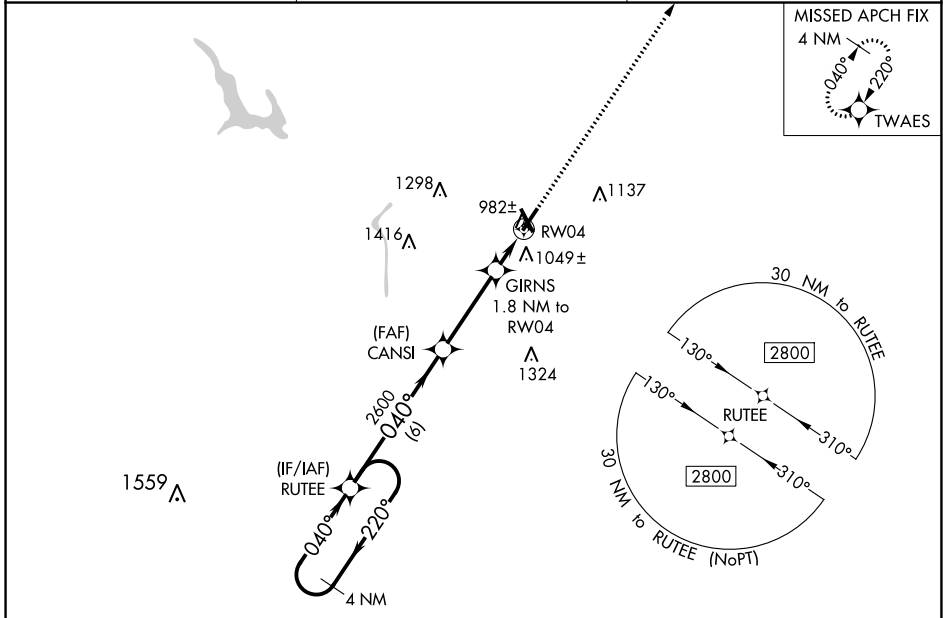

WAAS CH 72639 W04A	APP CRS 040°	Rwy Idg 4999 TDZE 900 Apt Elev 900
--	------------------------	---

RNAV (GPS) RWY 4

ZANESVILLE MUNI (ZZV)

RNP APCH - GPS.

For uncompensated Baro-VNAV systems, LNAV/VNAV NA below -21°C or above 54°C.
Circling Rwy 16, 34 NA at night.

MISSED APPROACH:
Climb to 2900 direct
TWAES and hold.

ASOS 114.95	INDIANAPOLIS CENTER 124.45 323.275	UNICOM 123.0 (CTAF) 0*
-----------------------	--	----------------------------------

CATEGORY	A	B	C	D
LPV DA		1150-3/4	250 (300-3/4)	
LNAV/VNAV DA		1155-3/4	255 (300-3/4)	
LNAV MDA		1280-1	380 (400-1)	
CIRCLING	1380-1 480 (500-1)	1420-1 520 (600-1)	1620-2 720 (800-2)	1620-2 1/4 720 (800-2 1/4)