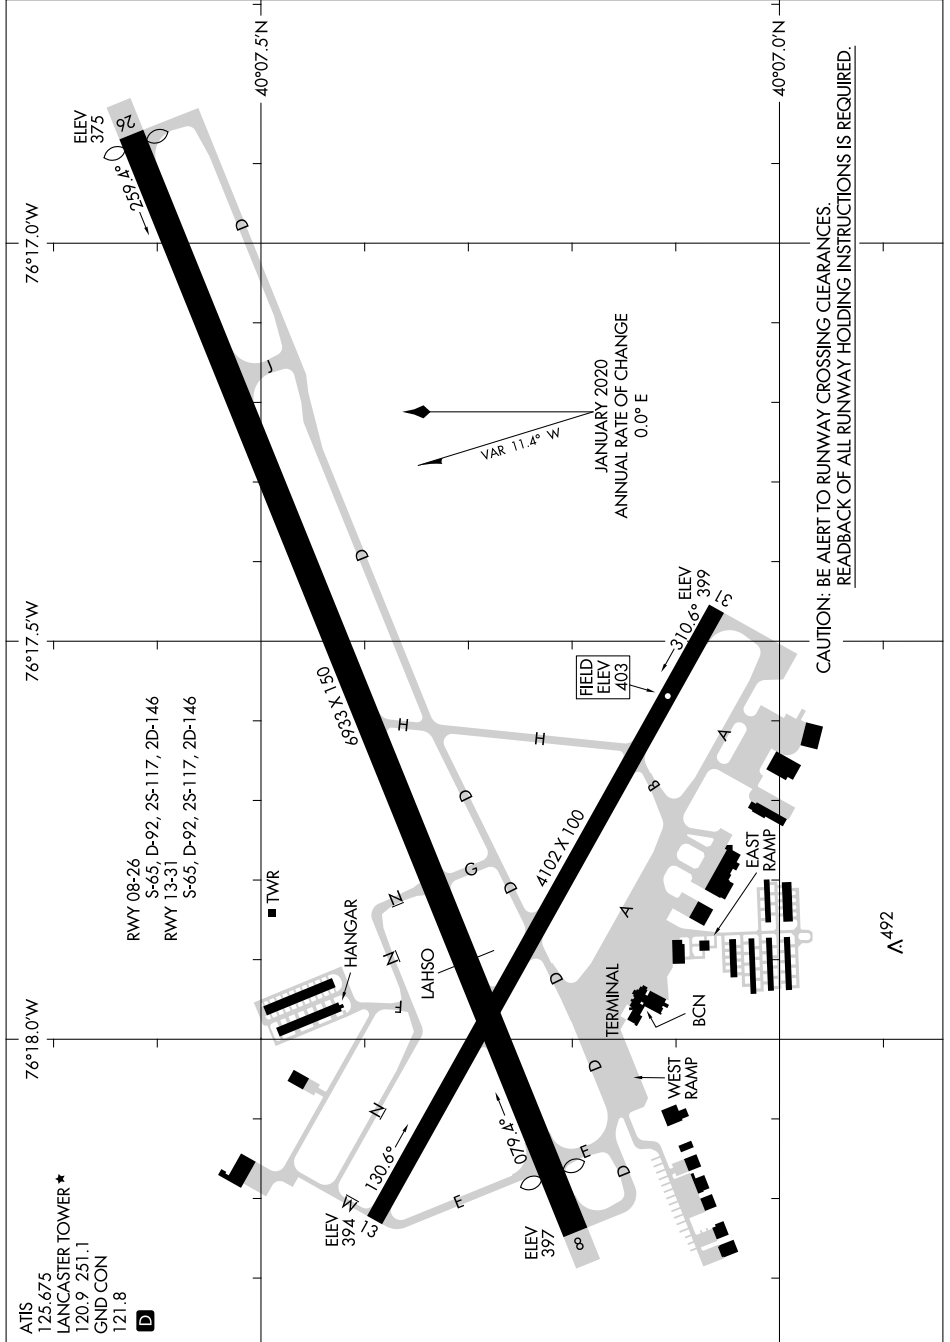

AIRPORT DIAGRAM

AL-927 (FAA)

LANCASTER (LNS)
LANCASTER, PENNSYLVANIA

NE-4, 11 JUL 2024 to 08 AUG 2024

NE-4, 11 JUL 2024 to 08 AUG 2024

AIRPORT DIAGRAM

LANCASTER, PENNSYLVANIA
LANCASTER (LNS)