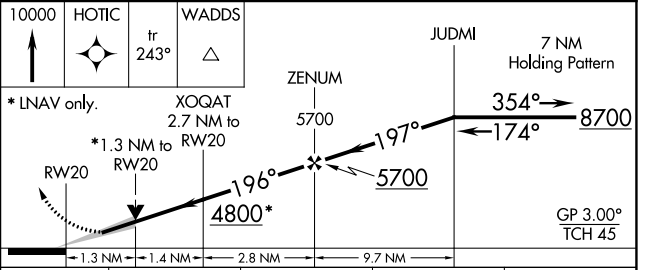

WAAS CH 78240 W20A	APP CRS 196°	Rwy ldg TDZE 3908 Apt Elev 3908
--	------------------------	---

RNAV (GPS) RWY 20

DERBY FLD (LOL)

<p>For uncompensated Baro-VNAV systems, LNAV/VNAV NA below -19°C (-2°F) or above 52°C (127°F). Circling NA northwest of Rwy 2-20. DME/DME RNP-0.3 NA.</p>	<p>MISSED APPROACH: Climb to 10000 direct HOTIC and on track 243° to WADDS and hold.</p>	
	<p>ASOS 120.675</p>	<p>OAKLAND CENTER 128.8 285.5</p>

ELEV 3908	TDZE 3908
------------------	------------------

CATEGORY	A	B	C	D
LPV DA		4158-1	250 (300-1)	
LNAV/VNAV DA		4249-1½	341 (400-1½)	
LNAV MDA	4360-1	452 (500-1)	4360-1¾	452 (500-1¾)
CIRCLING	4360-1	452 (500-1)	4540-1¾ 632 (700-1¾)	4680-2½ 772 (800-2½)