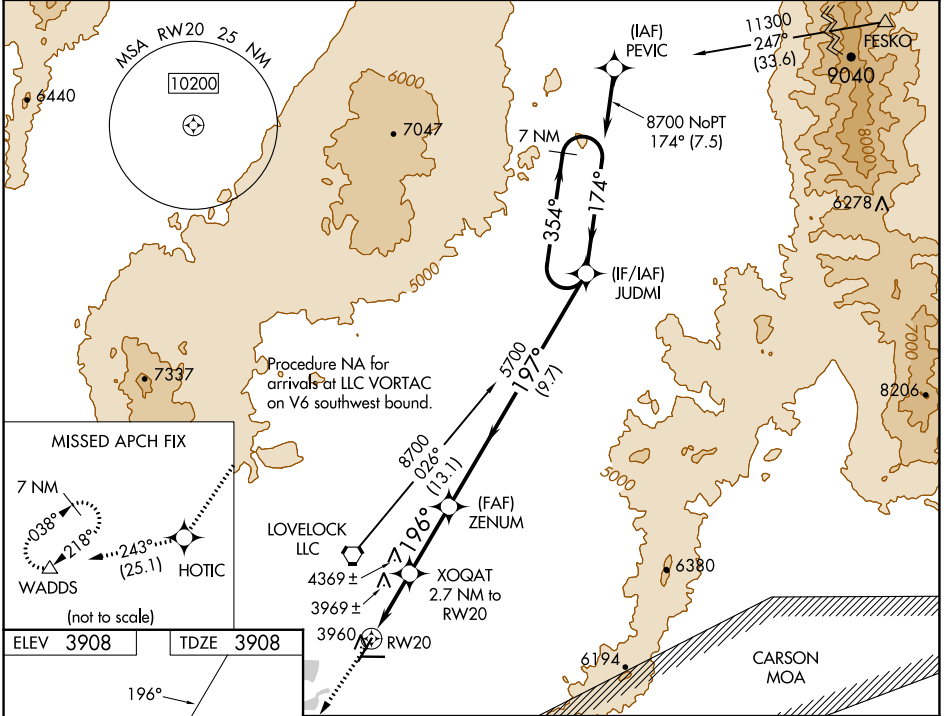

WAAS CH 78240 W20A	APP CRS 196°	Rwy ldg TDZE 3908 Apt Elev 3908
--	------------------------	---

RNAV (GPS) RWY 20

DERBY FLD (LOL)

<p>For uncompensated Baro-VNAV systems, LNAV/VNAV NA below -19°C (-2°F) or above 52°C (127°F). Circling NA northwest of Rwy 2-20. DME/DME RNP-0.3 NA.</p>	<p>MISSED APPROACH: Climb to 10000 direct HOTIC and on track 243° to WADDS and hold.</p>	
	<p>ASOS 120.675</p>	<p>OAKLAND CENTER 128.8 285.5</p>

ELEV 3908	TDZE 3908
------------------	------------------

CATEGORY	A	B	C	D
LPV DA		4158-1	250 (300-1)	
LNAV/VNAV DA		4249-1½	341 (400-1½)	
LNAV MDA	4360-1	452 (500-1)	4360-1¾	452 (500-1¾)
CIRCLING	4360-1	452 (500-1)	4540-1¾ 632 (700-1¾)	4680-2½ 772 (800-2½)

SW-4, 11 JUL 2024 to 08 AUG 2024

SW-4, 11 JUL 2024 to 08 AUG 2024