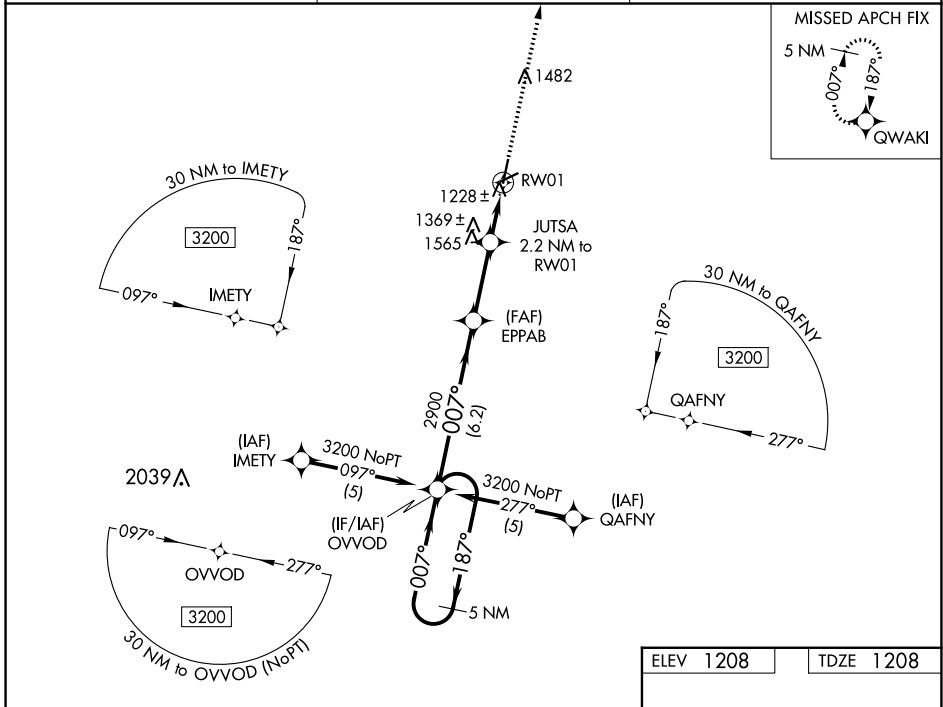

WAAS CH 97704 W01A	APP CRS 007°	Rwy Idg TDZE 1208 Apt Elev 1208	5005
--	------------------------	---	-------------

RNAV (GPS) RWY 1

EMPORIA MUNI (EMP)

RNP APCH-GPS.
 ▼ For uncompensated Baro-VNAV systems, LNAV/VNAV NA below -17°C or above 54°C. Circling NA to Rwys 6 and 24.

MISSED APPROACH: Climb to 3200 direct QWAKI and hold.

ASOS 126.125	KANSAS CITY CENTER 127.725 270.25	UNICOM 122.8 (CTAF) 1
------------------------	---	--

NC-2, 11 JUL 2024 to 08 AUG 2024

NC-2, 11 JUL 2024 to 08 AUG 2024

ELEV 1208	TDZE 1208
-----------	-----------

CATEGORY	A	B	C	D
LPV DA	1458-3/4	250 (300-3/4)		NA
LNAV/VNAV DA	1642-1 1/4	434 (500-1 1/4)		NA
LNAV MDA	1800-1	592 (600-1)	1800-1 3/4 592 (600-1 3/4)	NA
CIRCLING	1800-1	592 (600-1)	1880-2 672 (700-2)	NA