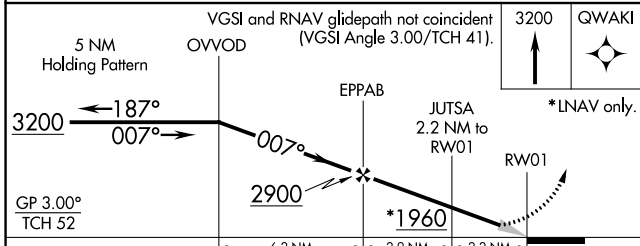

WAAS CH 97704 W01A	APP CRS 007°	Rwy Idg TDZE 1208 Apt Elev 1208	5005
--	------------------------	---	-------------

RNAV (GPS) RWY 1

EMPORIA MUNI (EMP)

RNP APCH-GPS.
 ▼ For uncompensated Baro-VNAV systems, LNAV/VNAV NA below -17°C or above 54°C. Circling NA to Rwys 6 and 24.

MISSED APPROACH: Climb to 3200 direct QWAKI and hold.

ASOS 126.125	KANSAS CITY CENTER 127.725 270.25	UNICOM 122.8 (CTAF) 1
------------------------	---	--

NC-2, 11 JUL 2024 to 08 AUG 2024

NC-2, 11 JUL 2024 to 08 AUG 2024

ELEV 1208	TDZE 1208
-----------	-----------

CATEGORY	A	B	C	D
LPV DA	1458-3/4	250 (300-3/4)		NA
LNAV/VNAV DA	1642-1 1/4	434 (500-1 1/4)		NA
LNAV MDA	1800-1	592 (600-1)	1800-1 3/4 592 (600-1 3/4)	NA
CIRCLING	1800-1	592 (600-1)	1880-2 672 (700-2)	NA