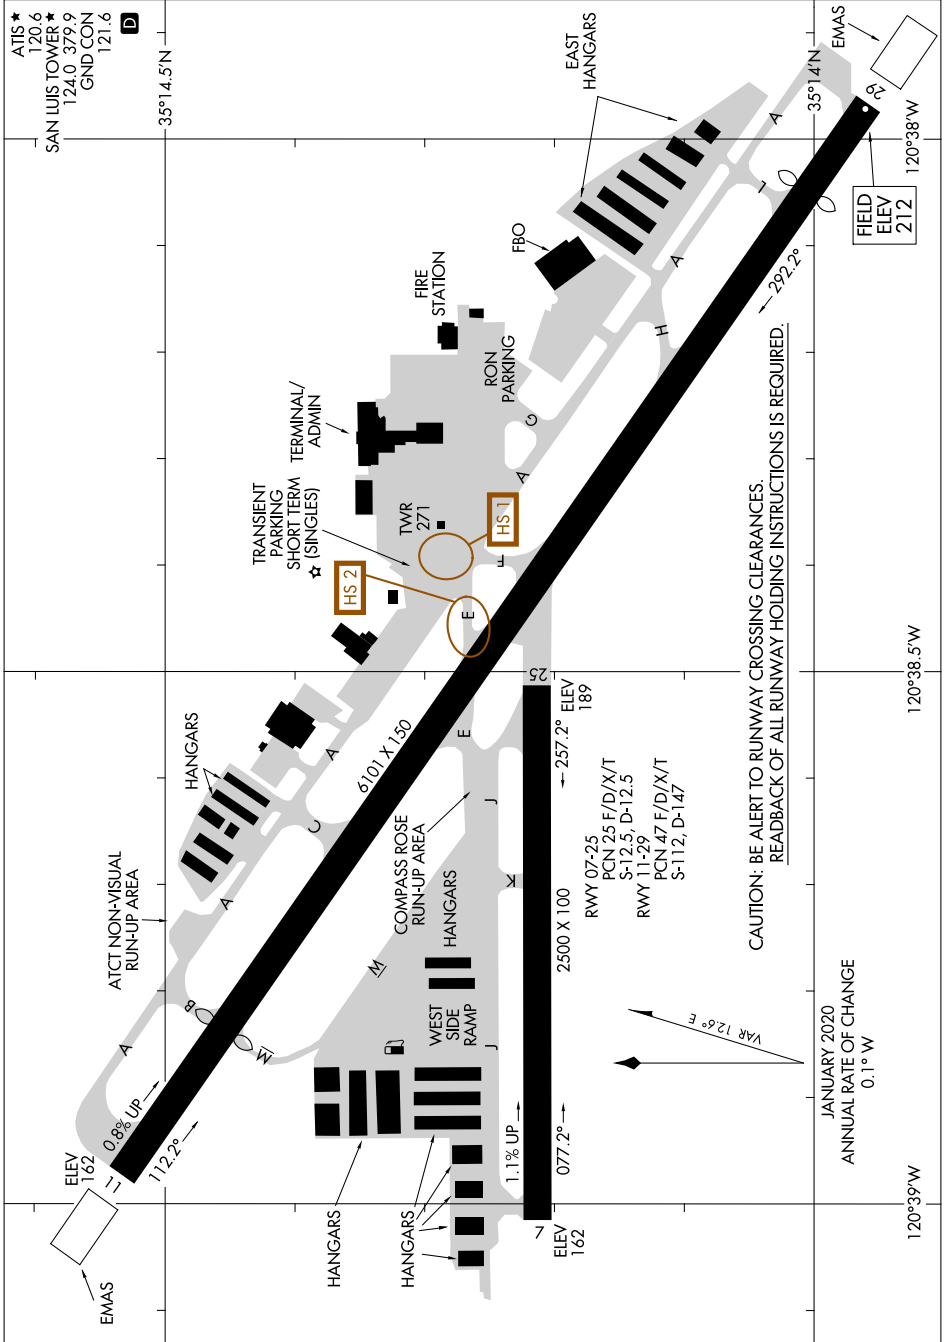

AIRPORT DIAGRAM

SAN LUIS OBISPO COUNTY RGNL (SBP)
SAN LUIS OBISPO, CALIFORNIA

AL-989 (FAA)

SW-3, 11 JUL 2024 to 08 AUG 2024

SW-3, 11 JUL 2024 to 08 AUG 2024

AIRPORT DIAGRAM

SAN LUIS OBISPO, CALIFORNIA
SAN LUIS OBISPO COUNTY RGNL (SBP)