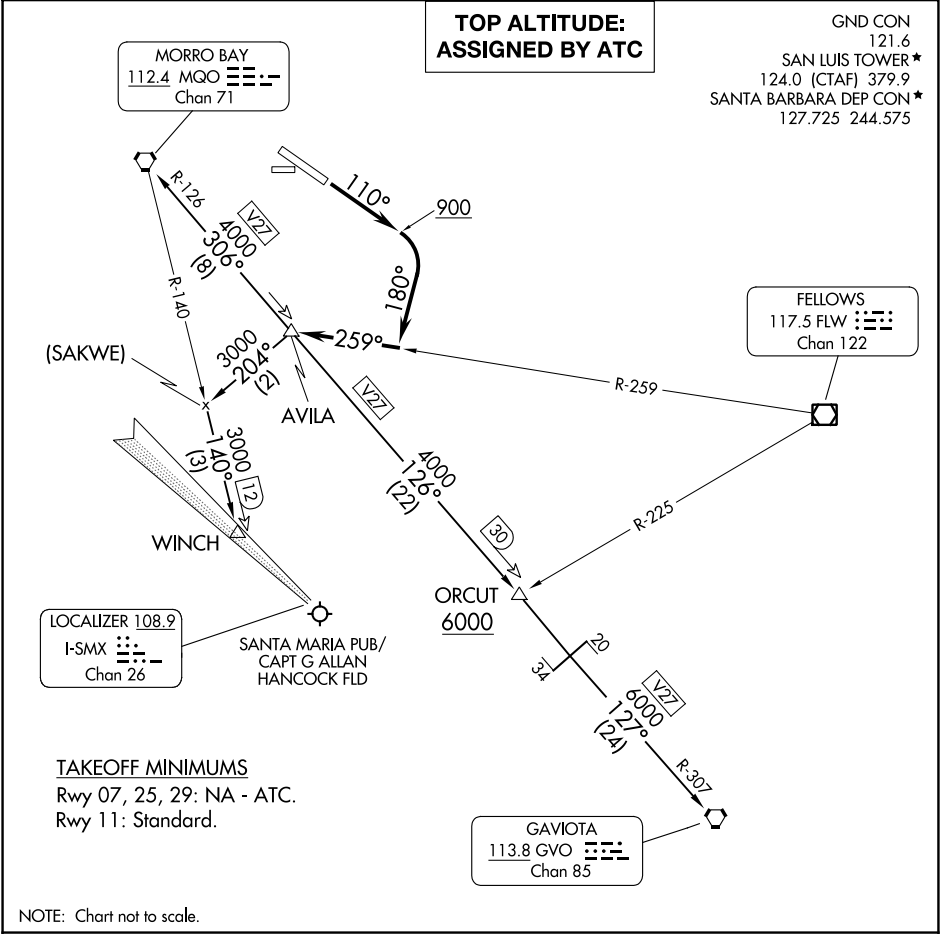

AVILA FOUR DEPARTURE

DEPARTURE ROUTE DESCRIPTION

TAKEOFF RUNWAY 11: Climb on heading 110° to 900, then climbing right turn heading 180° to intercept the FLW VOR/DME R-259 to AVILA INT, then on assigned transition or assigned route. Maintain ATC assigned altitude.

GAVIOTA TRANSITION (AVILA4.GVO): From over AVILA on MQO R-126 to ORCUT, then on MQO R-126 and GVO R-307 to GVO VORTAC.

MORRO BAY TRANSITION (AVILA4.MQO): From over AVILA on MQO R-126 to MQO VORTAC.

WINCH TRANSITION (AVILA4.WINCH): From over AVILA on heading 204° to SAKWE, then on MQO R-140 to WINCH.