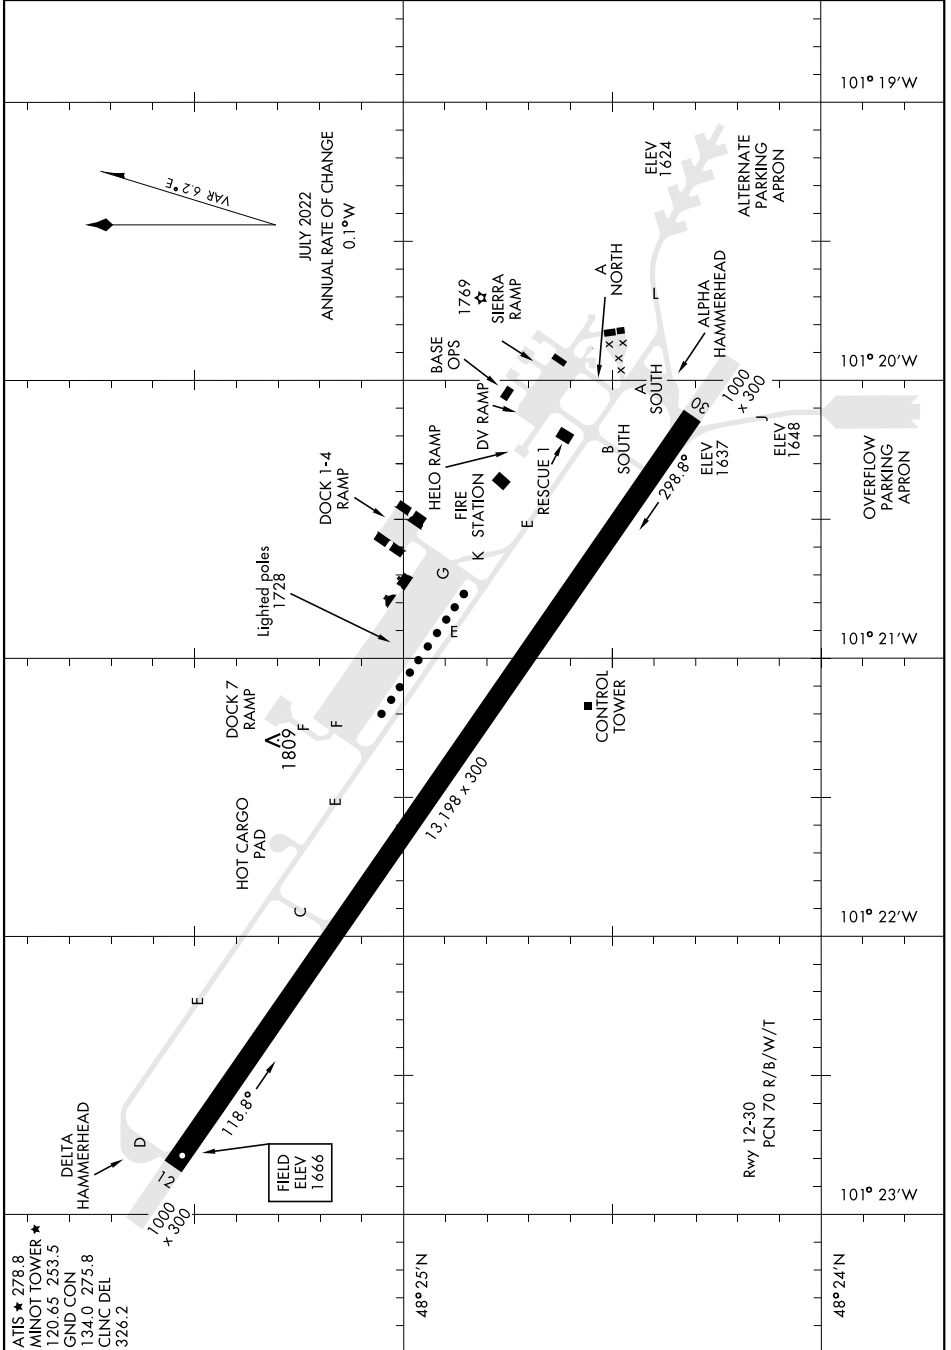

AIRPORT DIAGRAM

AL-5013 [USAF]

MINOT AFB (KMIB)

MINOT, NORTH DAKOTA

NC-1, 11 JUL 2024 to 08 AUG 2024

NC-1, 11 JUL 2024 to 08 AUG 2024

AIRPORT DIAGRAM

MINOT, NORTH DAKOTA

MINOT AFB (KMIB)

ATIS ★ 278.8
 MINOT TOWER ★
 120.65 253.5
 GND CONL
 134.0 275.8
 CLNC DEL
 326.2

Rwy 12-30
 PCN 70 R/B/W/T

FIELD
 ELEV
 1666