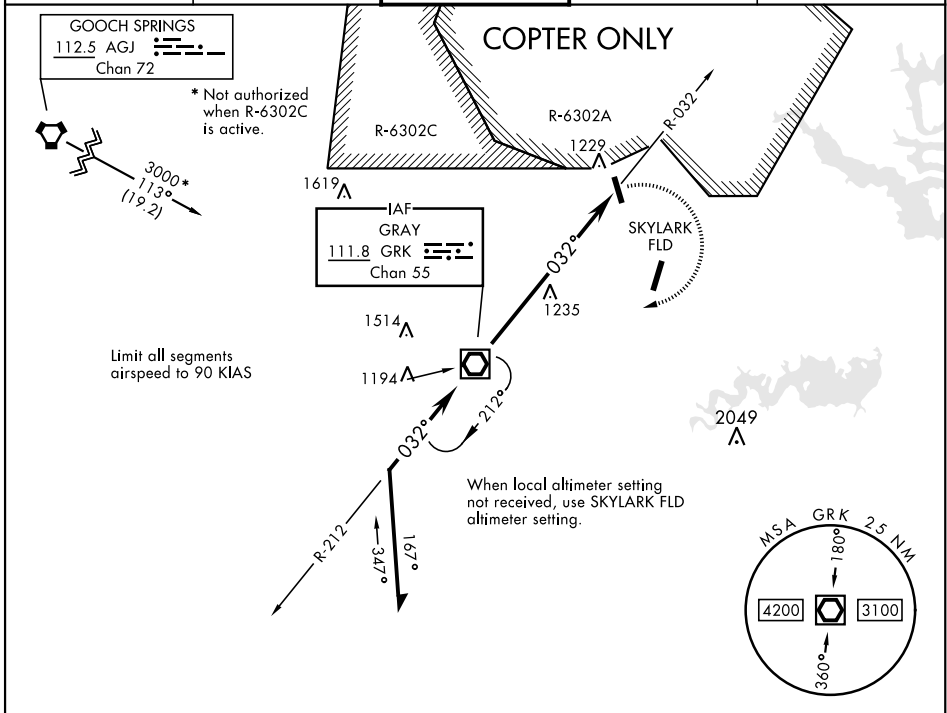

COPTER VOR 032°

VOR/DME GRK 111.8 Chan 55	APCH CRS 032°	Rwy Idg TDZE Arprt Elev N/A N/A 910
---	-------------------------	--

AL-5031 [USA]

YOAKUM DEFRENN AHP (KHLR)

RADAR required for missed approach.

MISSED APPROACH: Climbing right turn to 3000 direct to GRK VOR/DME and hold.

SC-3, 11 JUL 2024 to 08 AUG 2024

SC-3, 11 JUL 2024 to 08 AUG 2024

CATEGORY	COPTER		
H-032°	1600-1	690	(700-1)

COPTER VOR 032°