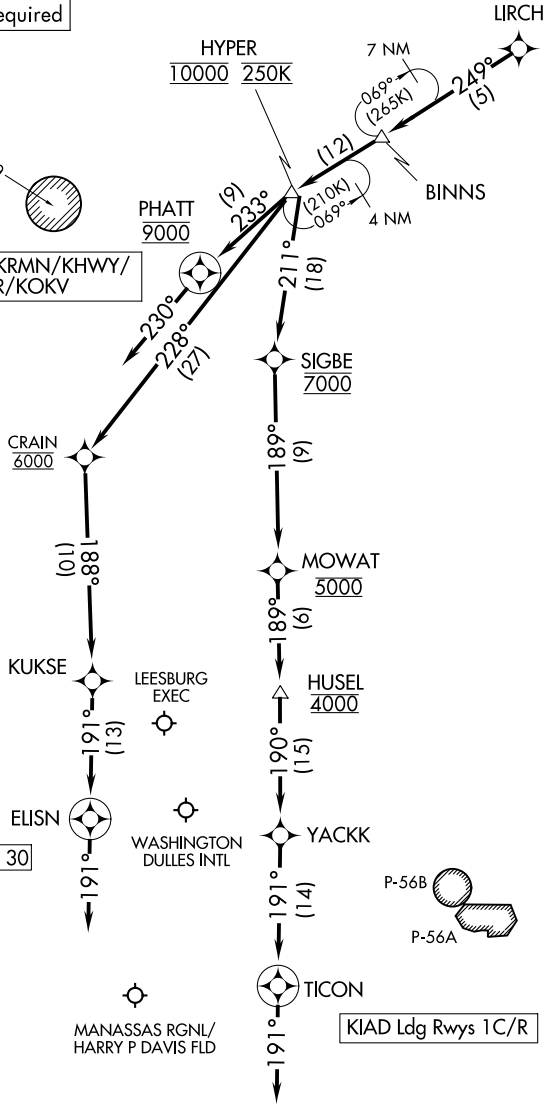

# HYPER NINE ARRIVAL (RNAV) Arrival Routes

WASHINGTON, DC

POTOMAC APP CON  
 133.0 288.35  
 IAD D-ATIS  
 134.85  
 HEF ATIS  
 125.175  
 KNYG ATIS  
 263.15

RNAV 1 - DME/DME/IRU or GPS

RADAR required

Ldg KNYG/KCJR/KEZF/KRMN/KHWY/  
 KHFF/KMRB/KJYO/KFRR/KOKV  
 KIAD Ldg Rwys 19L/C/R

NOTE: Jet and turboprop aircraft only.  
 NOTE: For aircraft capable of 180K or greater.

KIAD Ldg Rwys 1L, 30

KIAD Ldg Rwys 1C/R

(CONTINUED ON FOLLOWING PAGE)

NOTE: Chart not to scale.

NE-3, 11 JUL 2024 to 08 AUG 2024

NE-3, 11 JUL 2024 to 08 AUG 2024

WASHINGTON, DC