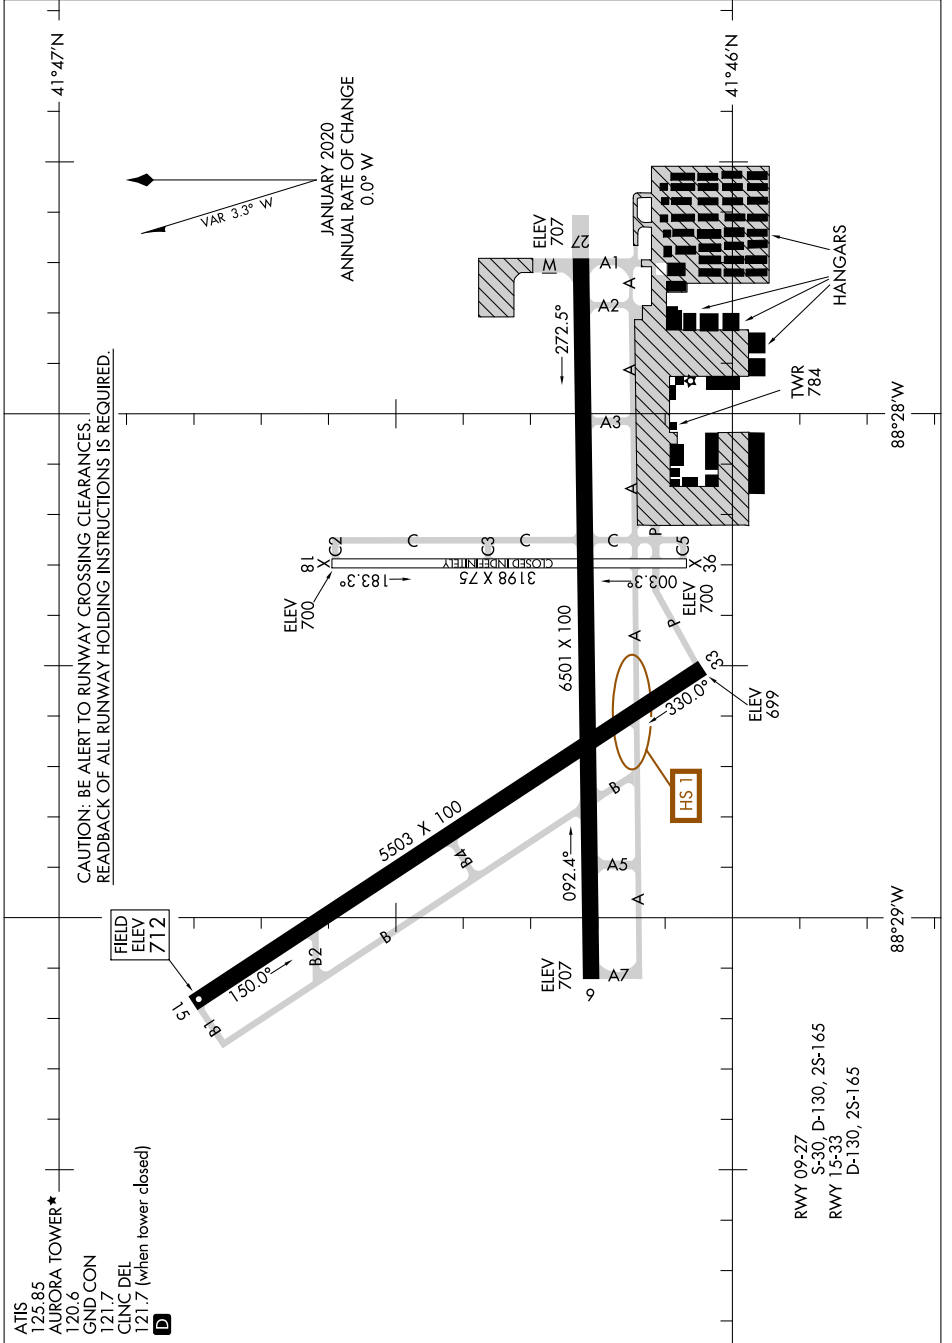

AIRPORT DIAGRAM

AL-5103 (FAA)

AURORA MUNI (ARR)
CHICAGO/AURORA, ILLINOIS

EC-3, 11 JUL 2024 to 08 AUG 2024

EC-3, 11 JUL 2024 to 08 AUG 2024

AIRPORT DIAGRAM

CHICAGO/AURORA, ILLINOIS
AURORA MUNI (ARR)