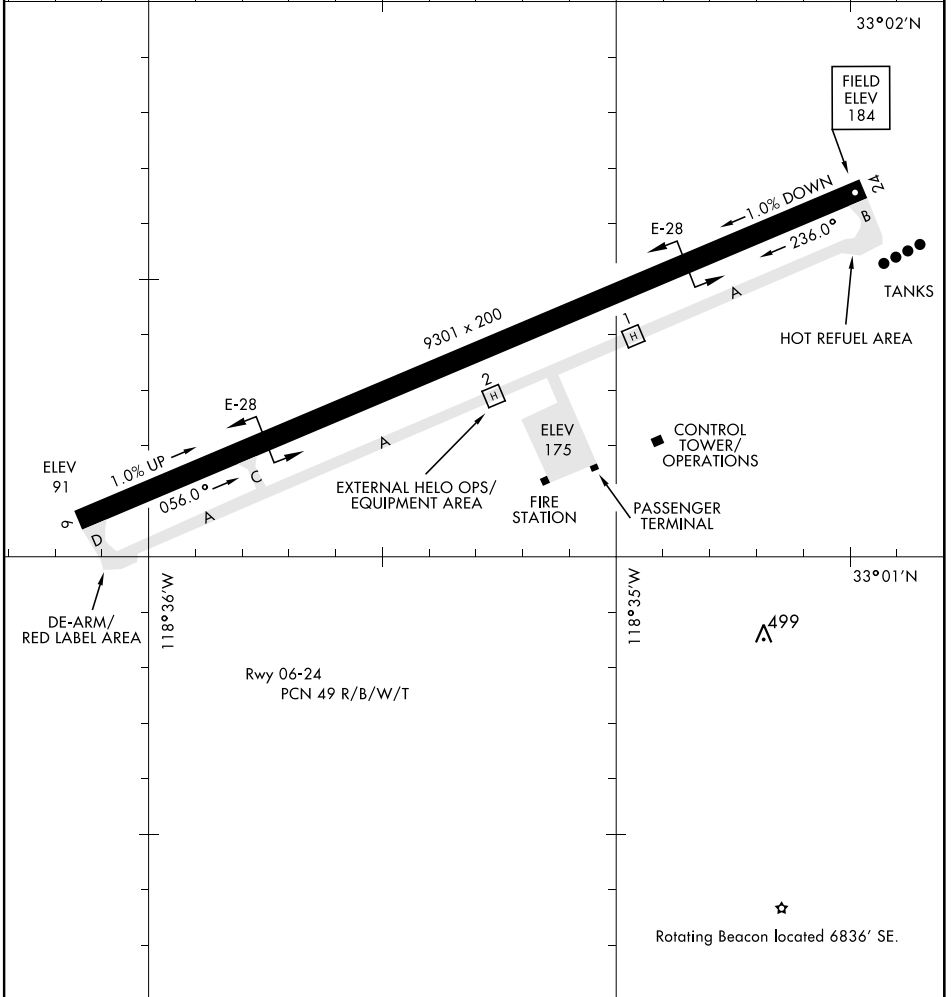

24137

AIRPORT DIAGRAM

SAN CLEMENTE ISLAND NALF (FREDERICK SHERMAN FLD) (KNUC)

[USN]

SAN CLEMENTE ISLAND, CALIFORNIA

ATIS ★ 268.6
SAN CLEMENTE ISLAND TOWER ★
126.75 278.8
GND CON
119.55 251.05

SW-3, 11 JUL 2024 to 08 AUG 2024

SW-3, 11 JUL 2024 to 08 AUG 2024

AIRPORT DIAGRAM

SAN CLEMENTE ISLAND, CALIFORNIA

SAN CLEMENTE ISLAND NALF (FREDERICK SHERMAN FLD) (KNUC)