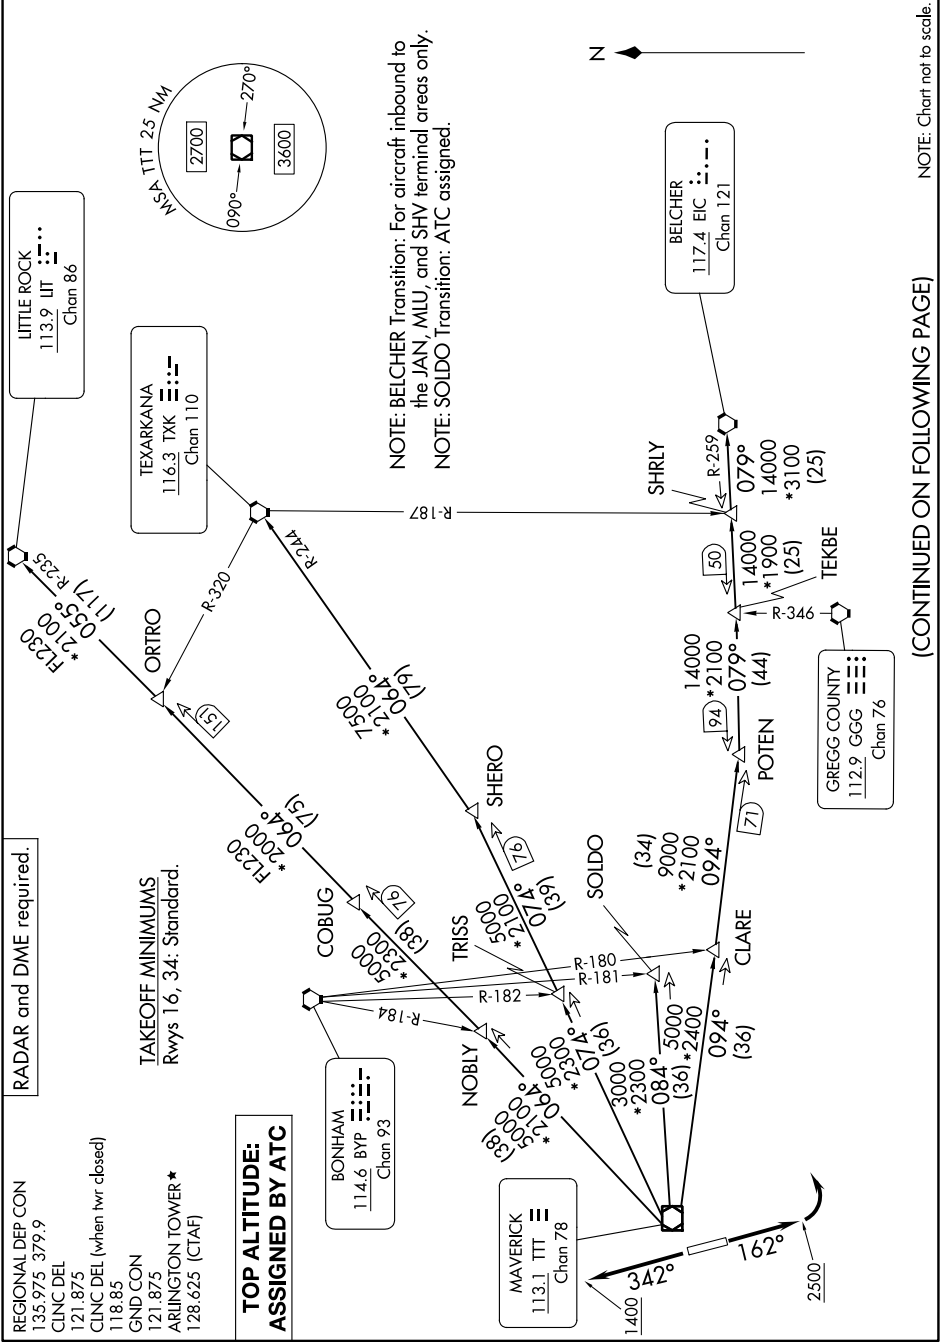

# DALLAS THREE DEPARTURE

ARLINGTON, TEXAS

SC-2, 11 JUL 2024 to 08 AUG 2024

NOTE: Chart not to scale

(CONTINUED ON FOLLOWING PAGE)

SC-2, 11 JUL 2024 to 08 AUG 2024

# DALLAS THREE DEPARTURE

ARLINGTON, TEXAS

ARLINGTON MUNI (GKY)