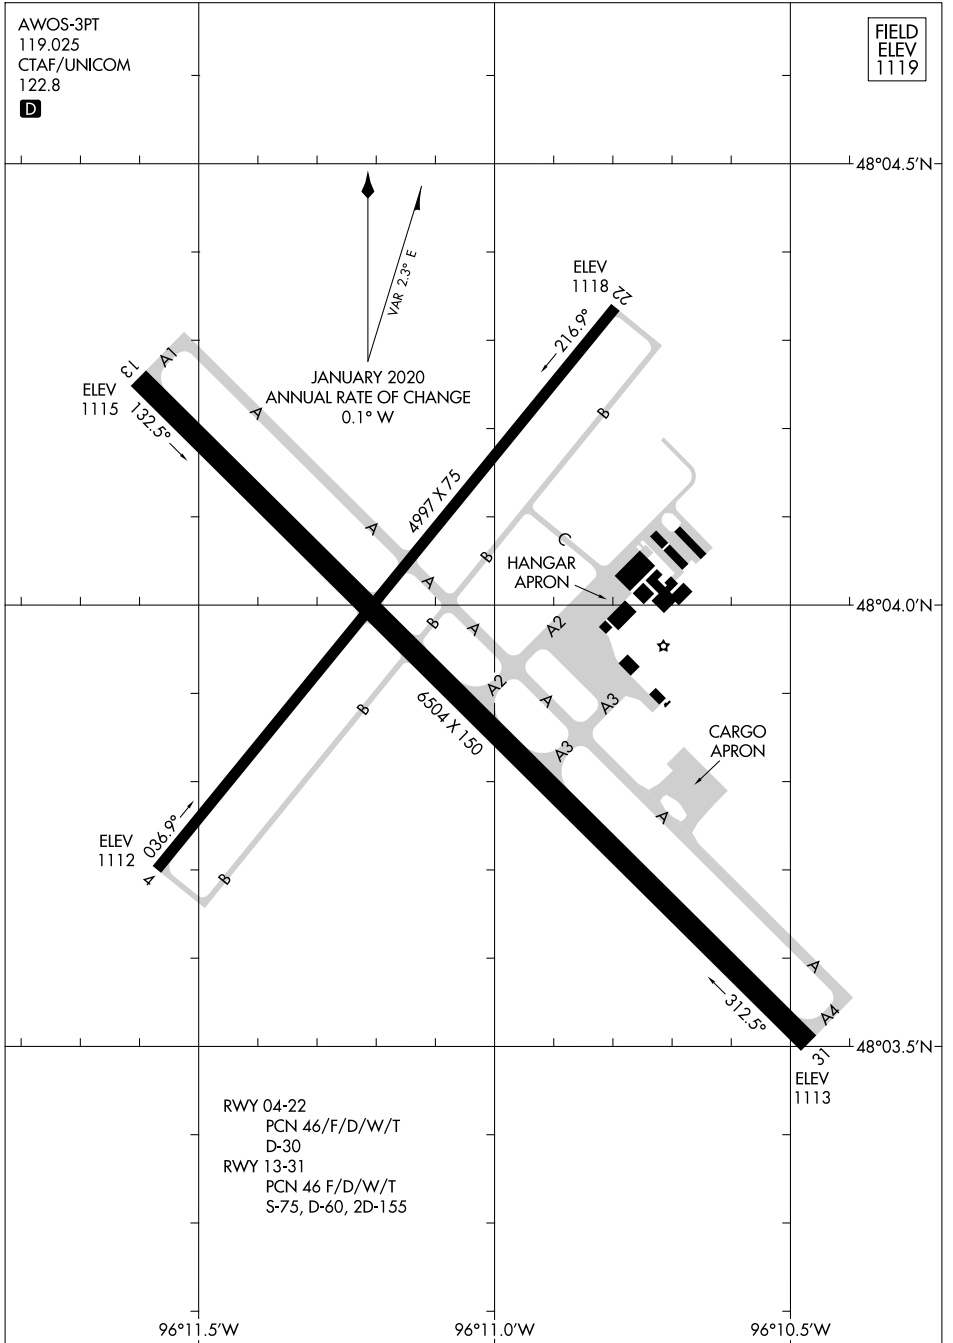

22307

AIRPORT DIAGRAM

AL-5201 (FAA)

THIEF RIVER FALLS RGNL (TVF)
THIEF RIVER FALLS, MINNESOTA

AWOS-3PT
119.025
CTAF/UNICOM
122.8

FIELD
ELEV
1119

NC-1, 11 JUL 2024 to 08 AUG 2024

NC-1, 11 JUL 2024 to 08 AUG 2024

AIRPORT DIAGRAM

22307

THIEF RIVER FALLS, MINNESOTA
THIEF RIVER FALLS RGNL (TVF)