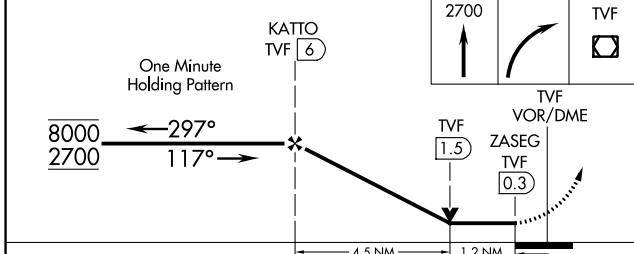

CATEGORY	A	B	C	D
S-13	1520-1	405 (500-1)	1520-1¼	405 (500-1¼)

HIRL Rwy 13-31 **0**
MIRL Rwy 4-22 **0**
REIL Rws 4, 13, and 22 **0**

NC-1, 11 JUL 2024 to 08 AUG 2024

NC-1, 11 JUL 2024 to 08 AUG 2024