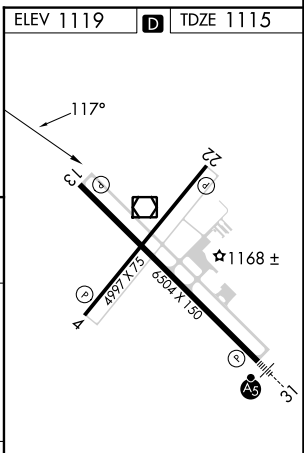

VOR/DME TVF 114.45 Chan 91(Y)	APP CRS 117°	Rwy Idg TDZE 1115 Apt Elev 1119	6504
---	------------------------	---	-------------

VOR Z RWY 13

THIEF RIVER FALLS RGNL (TVF)

DME required.	MISSED APPROACH: Climb to 2700 then right turn direct TVF VOR/DME and hold.
---------------	---

AWOS-3PT 119.025	MINNEAPOLIS CENTER 132.15 269.6	UNICOM 122.8 (CTAF) 0
----------------------------	---	--

THIEF RIVER FALLS
114.45 TVF
Chan 91(Y)

CATEGORY	A	B	C	D
S-13	1520-1	405 (500-1)	1520-1¼	405 (500-1¼)

HIRL Rwy 13-31 **0**
MIRL Rwy 4-22 **0**
REIL Rws 4, 13, and 22 **0**

NC-1, 11 JUL 2024 to 08 AUG 2024

NC-1, 11 JUL 2024 to 08 AUG 2024