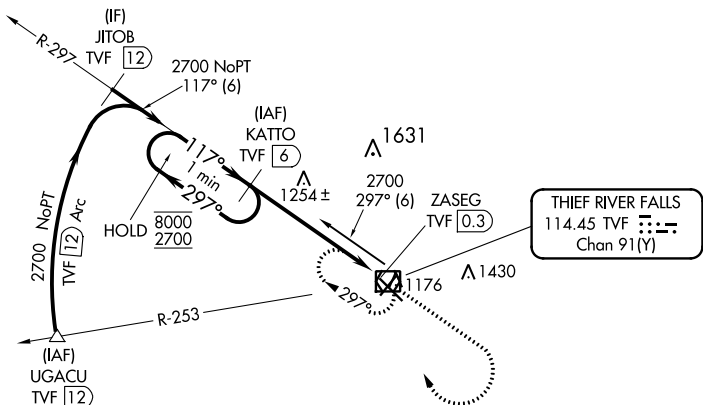

VOR/DME TVF 114.45 Chan 91(Y)	APP CRS 117°	Rwy Idg TDZE 1115 Apt Elev 1119	6504
---	------------------------	---	-------------

VOR Z RWY 13

THIEF RIVER FALLS RGNL (TVF)

DME required.	MISSED APPROACH: Climb to 2700 then right turn direct TVF VOR/DME and hold.
---------------	---

AWOS-3PT 119.025	MINNEAPOLIS CENTER 132.15 269.6	UNICOM 122.8 (CTAF) 0
----------------------------	---	--

THIEF RIVER FALLS
114.45 TVF
Chan 91(Y)

CATEGORY	A	B	C	D
S-13	1520-1	405 (500-1)	1520-1¼	405 (500-1¼)

HIRL Rwy 13-31 **0**
MIRL Rwy 4-22 **0**
REIL Rws 4, 13, and 22 **0**

NC-1, 11 JUL 2024 to 08 AUG 2024

NC-1, 11 JUL 2024 to 08 AUG 2024