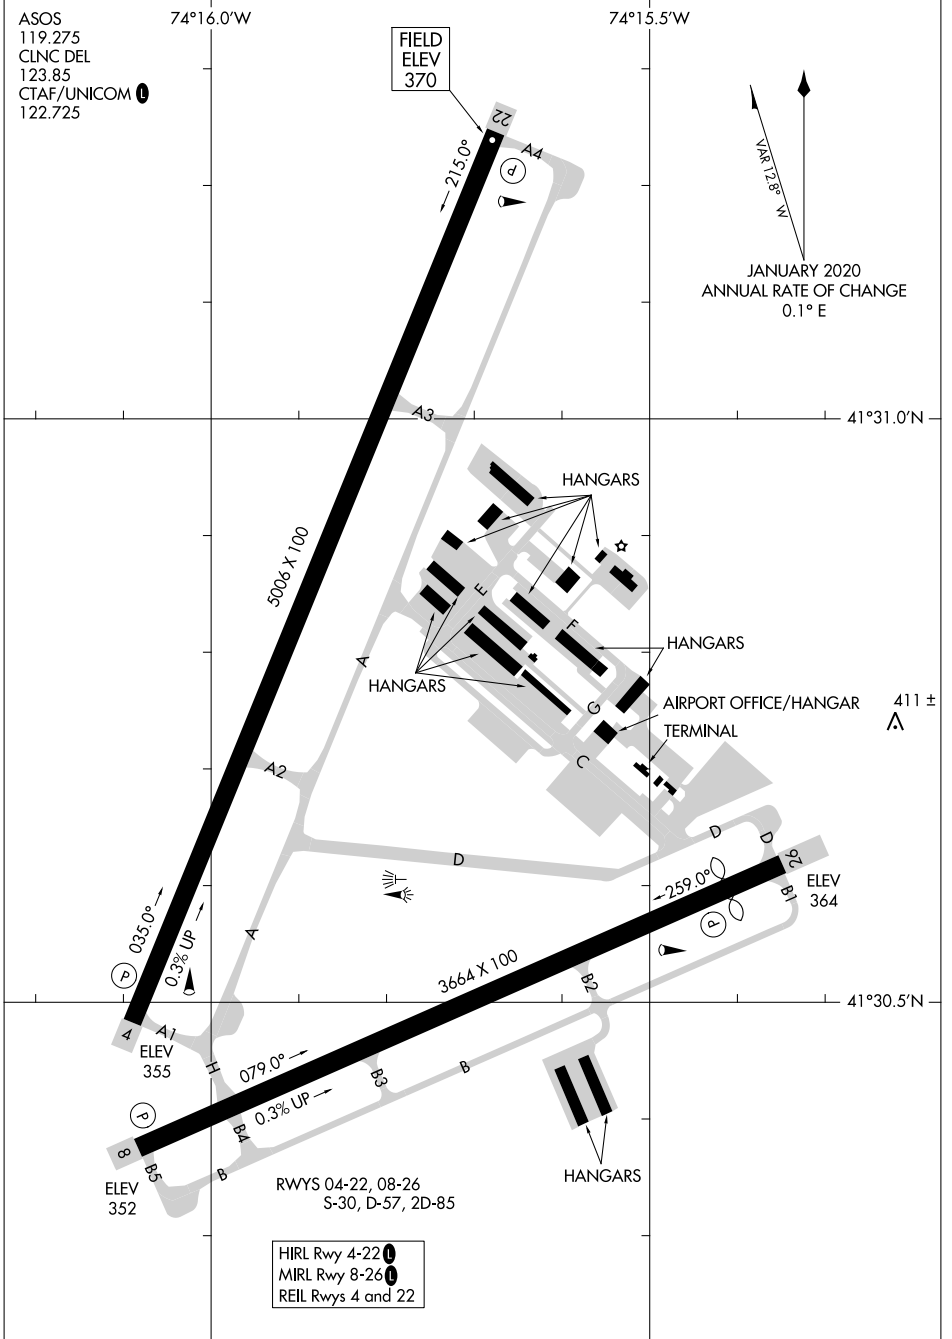

24025

# AIRPORT DIAGRAM

AL-5264 (FAA)

ORANGE COUNTY (MGJ)  
MONTGOMERY, NEW YORK

NE-2, 11 JUL 2024 to 08 AUG 2024

NE-2, 11 JUL 2024 to 08 AUG 2024

# AIRPORT DIAGRAM

24025

MONTGOMERY, NEW YORK  
ORANGE COUNTY (MGJ)