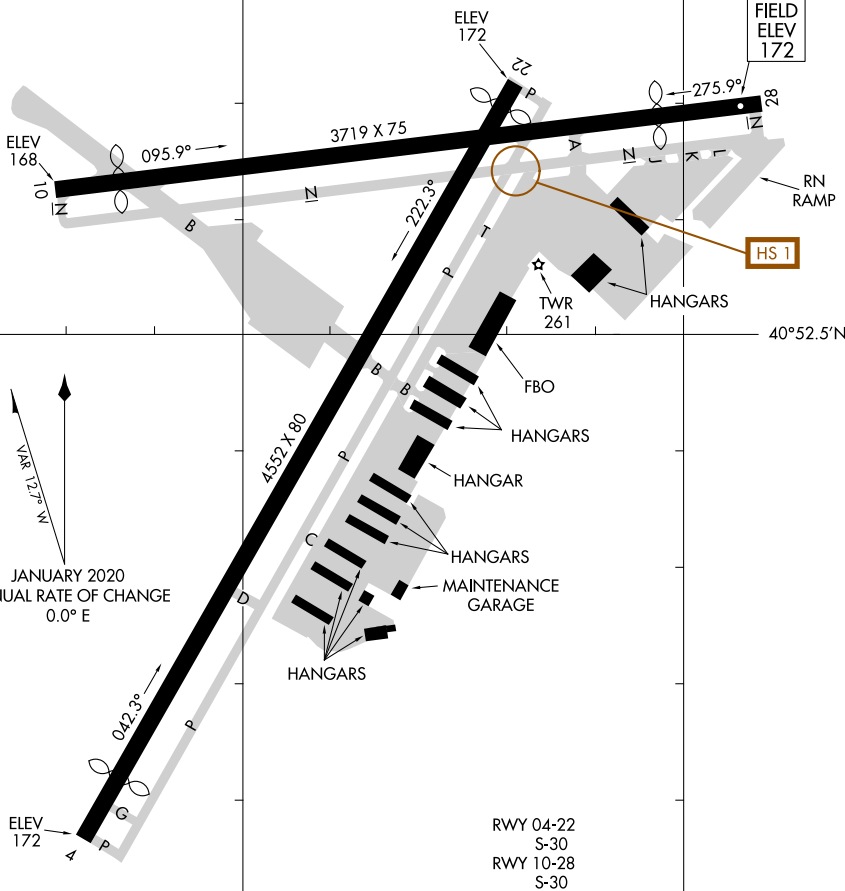

23054

AIRPORT DIAGRAM

AL-5275 (FAA)

ESSEX COUNTY (CDW)
CALDWELL, NEW JERSEY

ATIS
 135.5
 CALDWELL TOWER ★
 119.8
 GND CON
 121.9
 CLNC DEL
 121.1

NE-2, 11 JUL 2024 to 08 AUG 2024

NE-2, 11 JUL 2024 to 08 AUG 2024

VAR 12.7° W
 JANUARY 2020
 ANNUAL RATE OF CHANGE
 0.0° E

CAUTION: BE ALERT TO RUNWAY CROSSING CLEARANCES.
 READBACK OF ALL RUNWAY HOLDING INSTRUCTIONS IS REQUIRED.

74°17.0'W

74°16.5'W

AIRPORT DIAGRAM

23054