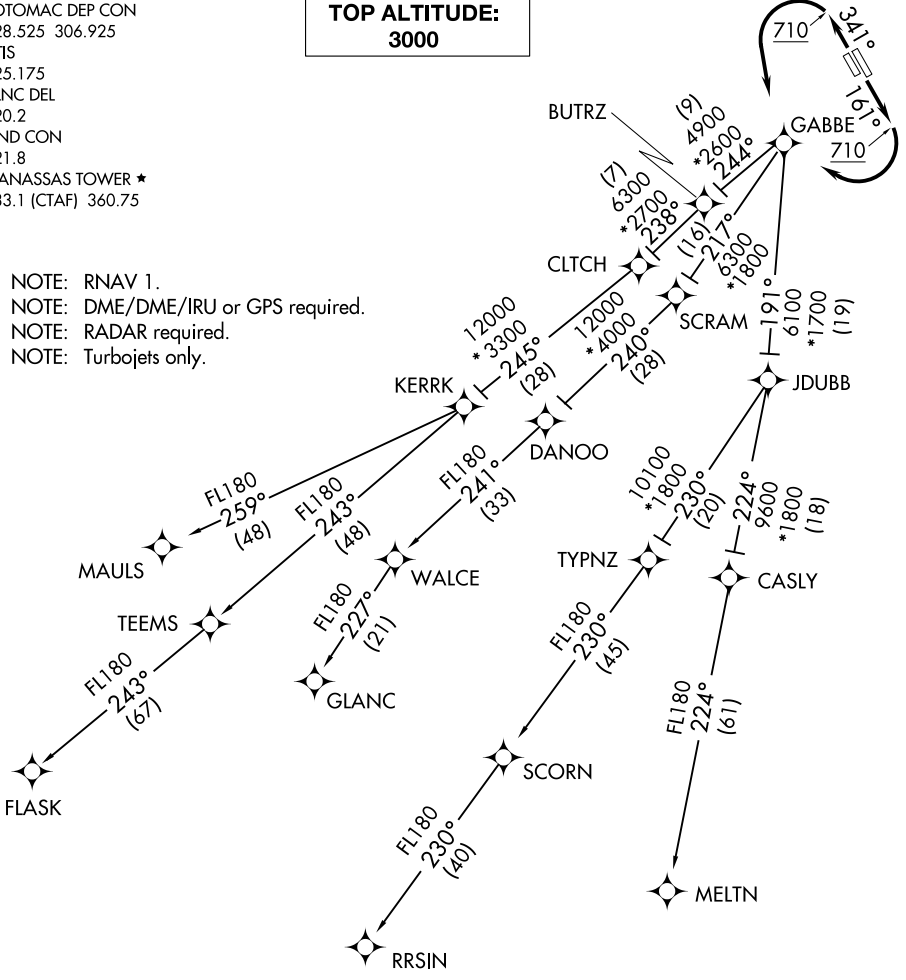

# GABBE THREE DEPARTURE(RNAV)

AL-5326 (FAA)

MANASSAS RGNL/HARRY P DAVIS FLD (HEF)

WASHINGTON, DC

POTOMAC DEP CON  
 128.525 306.925  
 ATIS  
 125.175  
 CLNC DEL  
 120.2  
 GND CON  
 121.8  
 MANASSAS TOWER ★  
 133.1 (CTAF) 360.75

**TOP ALTITUDE:  
 3000**

- NOTE: RNAV 1.
- NOTE: DME/DME/IRU or GPS required.
- NOTE: RADAR required.
- NOTE: Turbojets only.

**TAKEOFF MINIMUMS:**

Rwys 16L/R, 34L/R: Standard with minimum climb of 500' per NM to 710.

(NARRATIVE ON FOLLOWING PAGE)

NOTE: Chart not to scale.

# GABBE THREE DEPARTURE(RNAV)

(GABBE3.GABBE) 26MAR20

MANASSAS RGNL/HARRY P DAVIS FLD (HEF)

WASHINGTON, DC

NE-3, 11 JUL 2024 to 08 AUG 2024

NE-3, 11 JUL 2024 to 08 AUG 2024