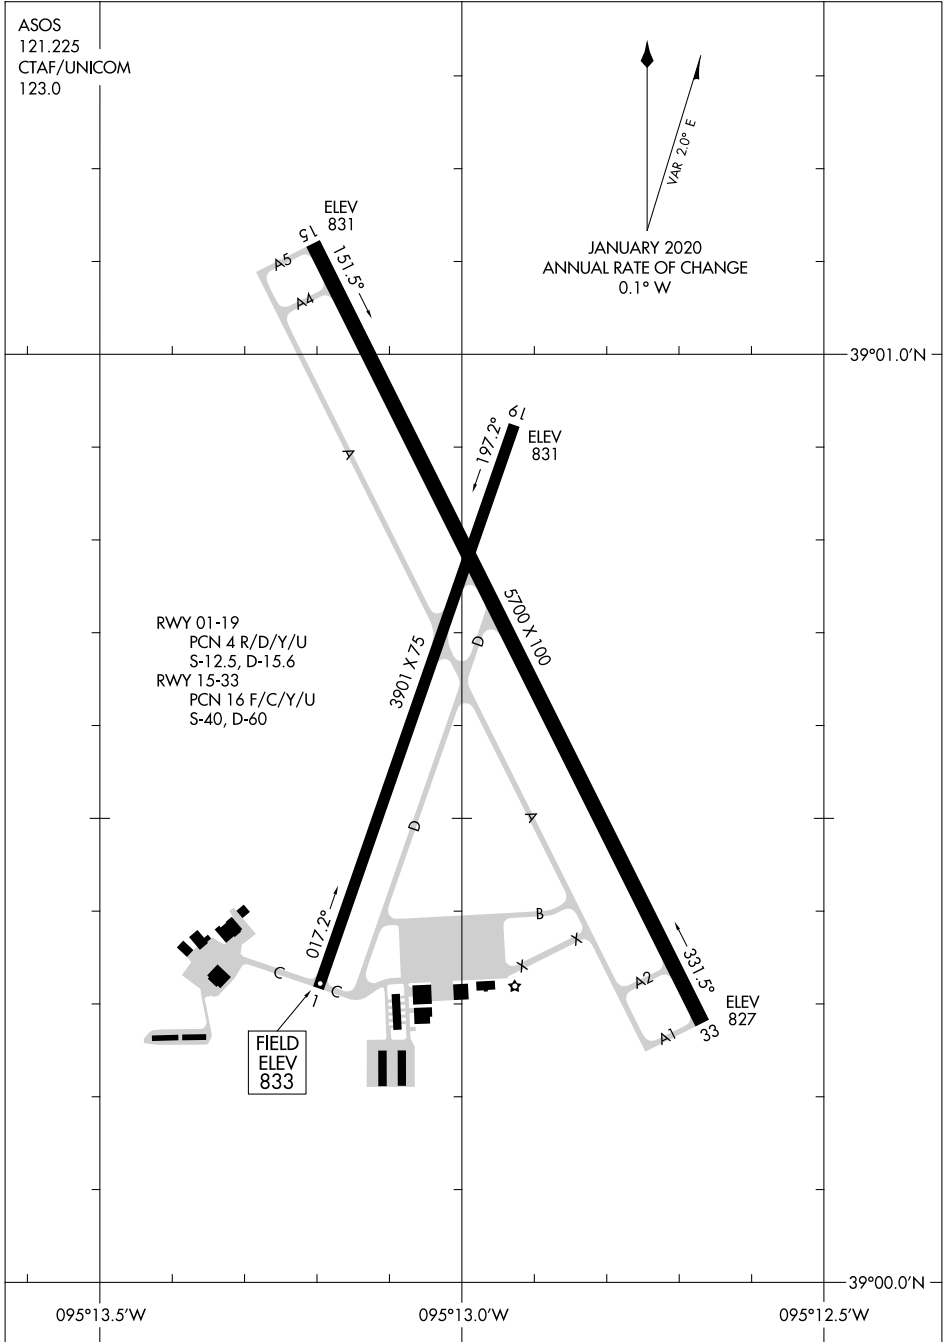

21224

AIRPORT DIAGRAM

AL-5481 (FAA)

LAWRENCE RGNL (LWC)
LAWRENCE, KANSAS

ASOS
121.225
CTAF/UNICOM
123.0

NC-2, 11 JUL 2024 to 08 AUG 2024

NC-2, 11 JUL 2024 to 08 AUG 2024

AIRPORT DIAGRAM

21224

LAWRENCE, KANSAS
LAWRENCE RGNL (LWC)