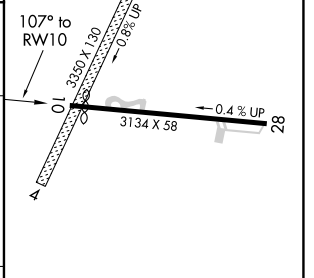

APP CRS	Rwy Idg	N/A
107°	TDZE	N/A
	Apt Elev	1039

RNAV (GPS)-A

SKANEATELES AERO DROME (6B9)

RNP APCH - GPS.

⚠ Circling NA to Rwy 4 and 22. Circling to Rwy 28 NA at night.
⚠ Rwy 28 helicopter visibility reduction below 1 SM NA.

MISSED APPROACH: Climbing right turn to 3800 direct DULAY and hold.

AWOS-3P 120.125	SYRACUSE APP CON 126.125 269.125	UNICOM 122.8 (CTAF) 0
---------------------------	--	---------------------------------

NE-2, 11 JUL 2024 to 08 AUG 2024

NE-2, 11 JUL 2024 to 08 AUG 2024

CATEGORY	A	B	C	D
CIRCLING	1600-1 561 (600-1)	1700-1 661 (700-1)	1780-2¼ 741 (800-2¼)	NA

REIL Rwy 10 and 28
 MIRL Rwy 10-28 0