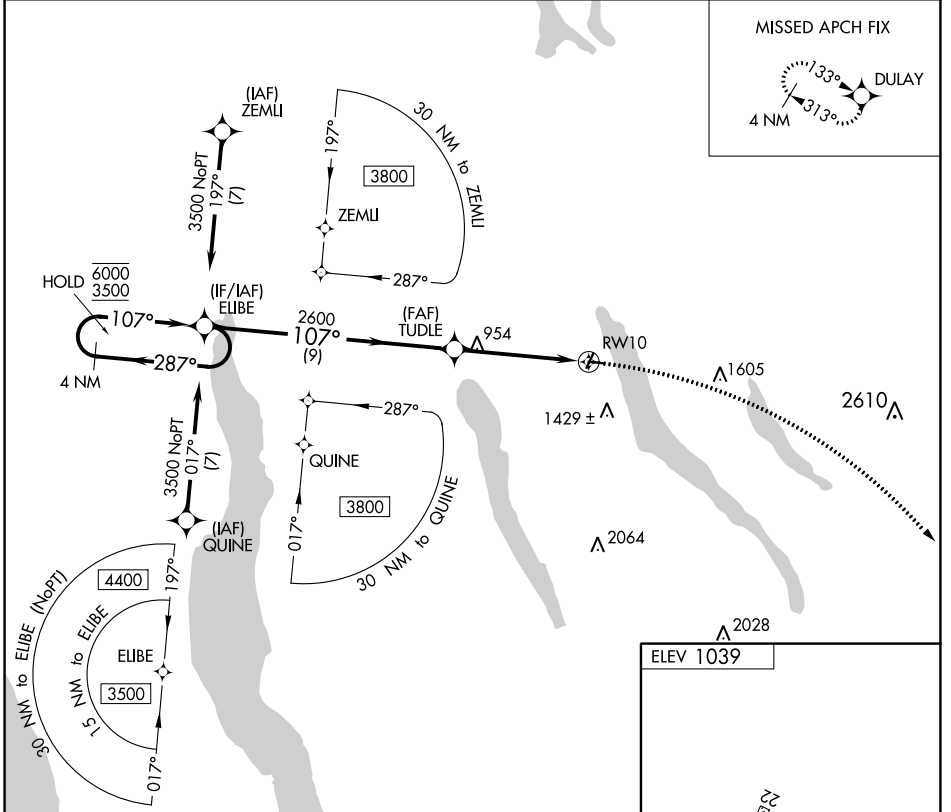

APP CRS	Rwy Idg	N/A
107°	TDZE	N/A
	Apt Elev	1039

RNAV (GPS)-A

SKANEATELES AERO DROME (6B9)

RNP APCH - GPS.

⚠ Circling NA to Rwy 4 and 22. Circling to Rwy 28 NA at night.
⚠ Rwy 28 helicopter visibility reduction below 1 SM NA.

MISSED APPROACH: Climbing right turn to 3800 direct DULAY and hold.

AWOS-3P 120.125	SYRACUSE APP CON 126.125 269.125	UNICOM 122.8 (CTAF) 0
---------------------------	--	---------------------------------

NE-2, 11 JUL 2024 to 08 AUG 2024

NE-2, 11 JUL 2024 to 08 AUG 2024

CATEGORY	A	B	C	D
CIRCLING	1600-1 561 (600-1)	1700-1 661 (700-1)	1780-2¼ 741 (800-2¼)	NA

REIL Rwy 10 and 28
 MIRL Rwy 10-28 0