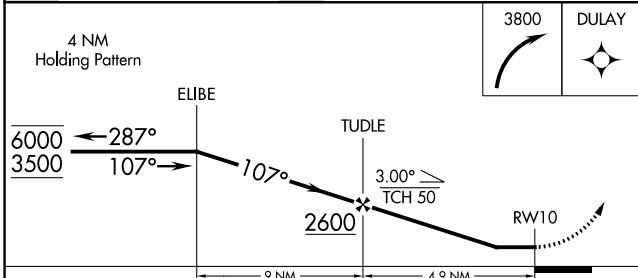

APP CRS	Rwy Idg	N/A
107°	TDZE	N/A
	Apt Elev	1039

RNAV (GPS)-A

SKANEATELES AERO DROME (6B9)

RNP APCH - GPS.

⚠ Circling NA to Rwy 4 and 22. Circling to Rwy 28 NA at night.
⚠ Rwy 28 helicopter visibility reduction below 1 SM NA.

MISSED APPROACH: Climbing right turn to 3800 direct DULAY and hold.

AWOS-3P 120.125	SYRACUSE APP CON 126.125 269.125	UNICOM 122.8 (CTAF) 0
---------------------------	--	---------------------------------

NE-2, 11 JUL 2024 to 08 AUG 2024

NE-2, 11 JUL 2024 to 08 AUG 2024

CATEGORY	A	B	C	D
CIRCLING	1600-1 561 (600-1)	1700-1 661 (700-1)	1780-2¼ 741 (800-2¼)	NA

REIL Rwy 10 and 28
 MIRL Rwy 10-28 0