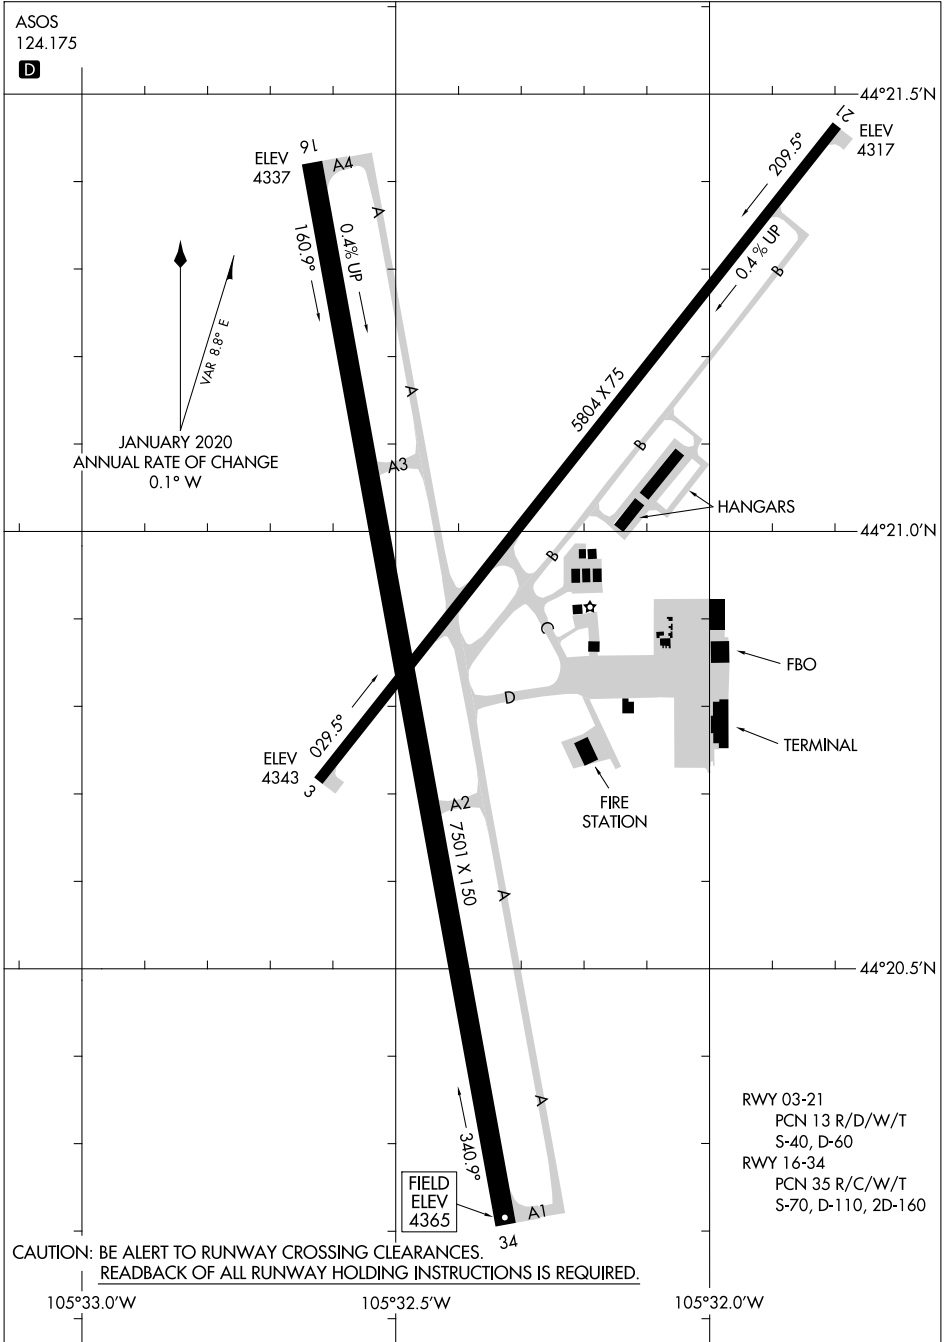

21168

AIRPORT DIAGRAM

NORTHEAST WYOMING RGNL (GCC)
GILLETTE, WYOMING

AL-5728 (FAA)

ASOS
124.175

NW-1, 11 JUL 2024 to 08 AUG 2024

NW-1, 11 JUL 2024 to 08 AUG 2024

CAUTION: BE ALERT TO RUNWAY CROSSING CLEARANCES.
READBACK OF ALL RUNWAY HOLDING INSTRUCTIONS IS REQUIRED.

105°33.0'W

105°32.5'W

105°32.0'W

AIRPORT DIAGRAM

21168

GILLETTE, WYOMING
NORTHEAST WYOMING RGNL (GCC)