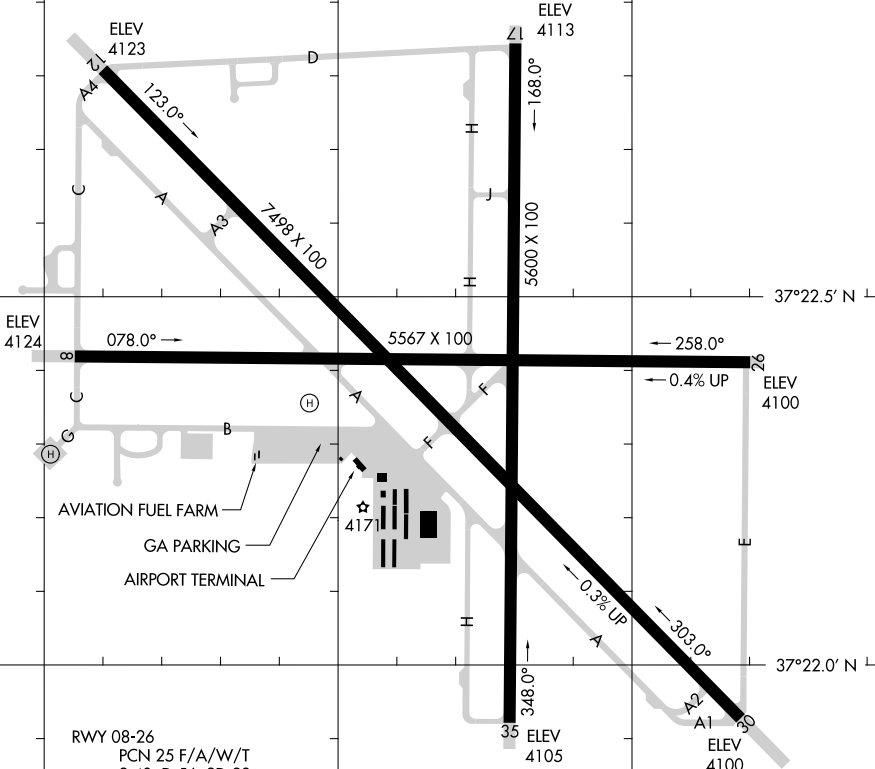

24193

AIRPORT DIAGRAM

AL-5737 (FAA)

BISHOP (BIH)
BISHOP, CALIFORNIA

ASOS
119.025
CTAF/UNICOM
123.0

FIELD
ELEV
4124

JANUARY 2020
ANNUAL RATE OF CHANGE
0.1° W

37°23.0' N

SW-2, 11 JUL 2024 to 08 AUG 2024

SW-2, 11 JUL 2024 to 08 AUG 2024

ELEV
4124

ELEV
4113

37°22.5' N

AVIATION FUEL FARM
GA PARKING
AIRPORT TERMINAL

4171

ELEV
4100

37°22.0' N

RWY 08-26
PCN 25 F/A/W/T
S-40, D-56, 2D-98
RWY 12-30
PCN 50 F/B/W/T
S-70, D-110, 2D-200
RWY 17-35
PCN 49 F/B/W/T
S-100, D-140, 2D-240

ELEV
4105

ELEV
4100

118°22.5' W

118°22.0' W

118°21.5' W

37°21.5' N

AIRPORT DIAGRAM

24193

BISHOP, CALIFORNIA
BISHOP (BIH)