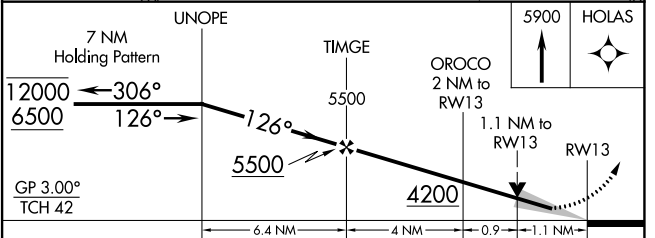

WAAS CH 86535 W13A	APP CRS 126°	Rwy Idg TDZE Apt Elev	6132 3534 3545
--	------------------------	-----------------------------	---

RNAV (GPS) RWY 13

ARTESIA MUNI (ATS)

RNP APCH - GPS.	MISSED APPROACH: Climb to 5900 direct HOLAS and hold.
▼ For uncompensated Baro-VNAV systems, LNAV/VNAV ▲ NA below -22°C or above 54°C.	

AWOS-3 126.725	ROSWELL APP CON * 119.6 239.0	UNICOM 123.075 (CTAF) 0
--------------------------	---	-----------------------------------

ELEV 3545	TDZE 3534
-----------	-----------

CATEGORY	A	B	C	D
LPV DA	3734- ³ / ₄		200 (200- ³ / ₄)	
LNAV/VNAV DA	3784- ⁷ / ₈		250 (300- ⁷ / ₈)	
LNAV MDA	3920-1	386 (400-1)	3920-1 ¹ / ₈	386 (400-1 ¹ / ₈)
C CIRCLING	3980-1 435 (500-1)	4000-1 455 (500-1)	4040-1 ¹ / ₂ 495 (500-1 ¹ / ₂)	4240-2 ¹ / ₄ 695 (700-2 ¹ / ₄)

SW-1, 11 JUL 2024 to 08 AUG 2024

SW-1, 11 JUL 2024 to 08 AUG 2024