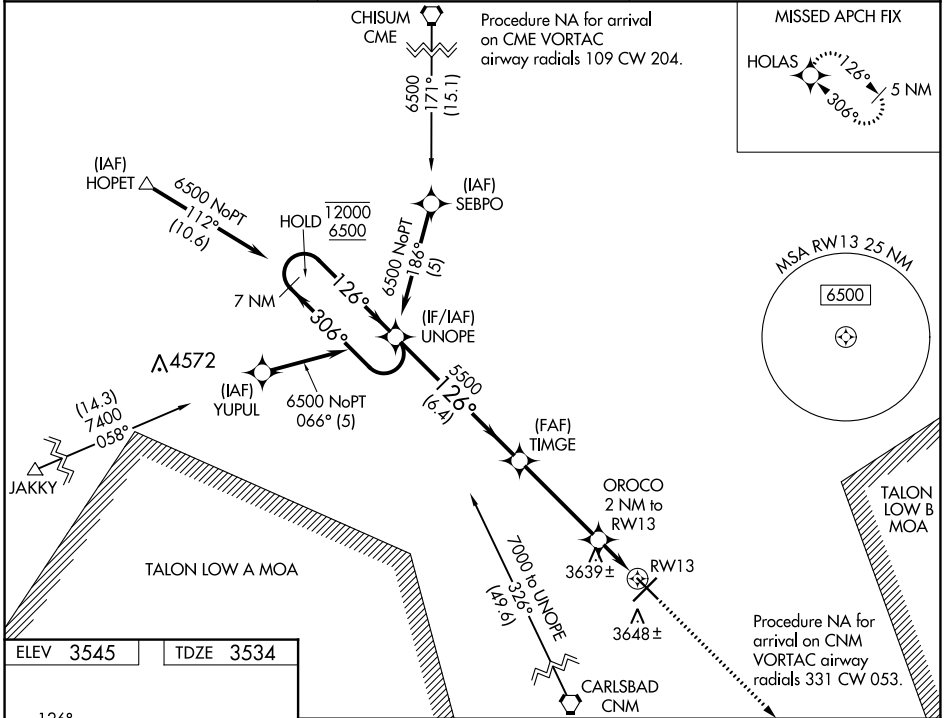

WAAS CH 86535 W13A	APP CRS 126°	Rwy Idg TDZE Apt Elev	6132 3534 3545
--	------------------------	-----------------------------	---

RNAV (GPS) RWY 13

ARTESIA MUNI (ATS)

RNP APCH - GPS.	MISSED APPROACH: Climb to 5900 direct HOLAS and hold.
▼ For uncompensated Baro-VNAV systems, LNAV/VNAV ▲ NA below -22°C or above 54°C.	

AWOS-3 126.725	ROSWELL APP CON * 119.6 239.0	UNICOM 123.075 (CTAF) 0
--------------------------	---	-----------------------------------

ELEV 3545	TDZE 3534
-----------	-----------

CATEGORY	A	B	C	D
LPV DA	3734- ³ / ₄		200 (200- ³ / ₄)	
LNAV/VNAV DA	3784- ⁷ / ₈		250 (300- ⁷ / ₈)	
LNAV MDA	3920-1	386 (400-1)	3920-1 ¹ / ₈	386 (400-1 ¹ / ₈)
C CIRCLING	3980-1 435 (500-1)	4000-1 455 (500-1)	4040-1 ¹ / ₂ 495 (500-1 ¹ / ₂)	4240-2 ¹ / ₄ 695 (700-2 ¹ / ₄)

SW-1, 11 JUL 2024 to 08 AUG 2024

SW-1, 11 JUL 2024 to 08 AUG 2024