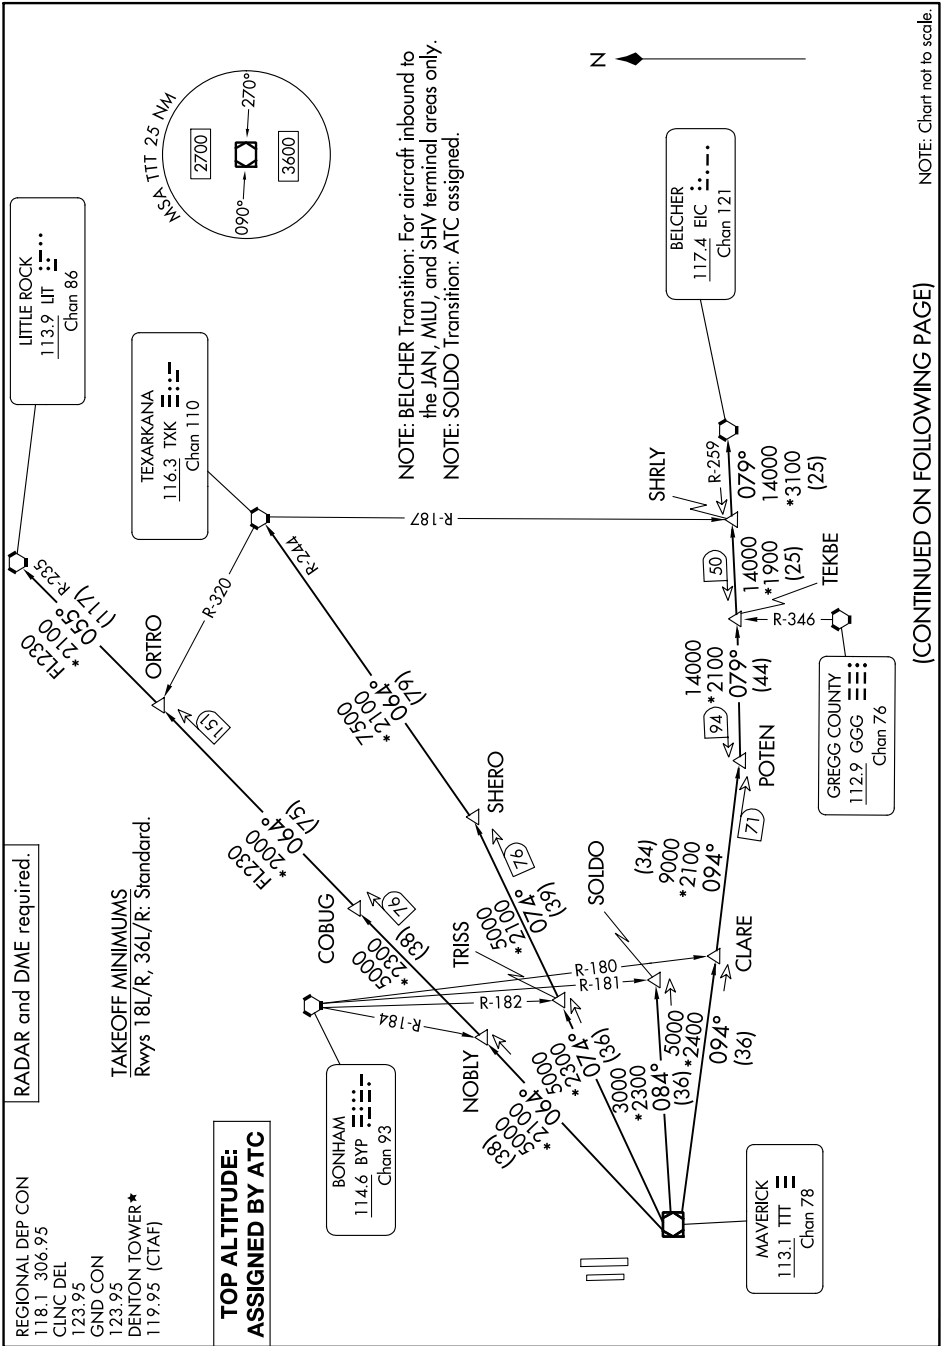

DALLAS THREE DEPARTURE

SC-2, 11 JUL 2024 to 08 AUG 2024

(CONTINUED ON FOLLOWING PAGE)

NOTE: Chart not to scale

SC-2, 11 JUL 2024 to 08 AUG 2024

DALLAS THREE DEPARTURE