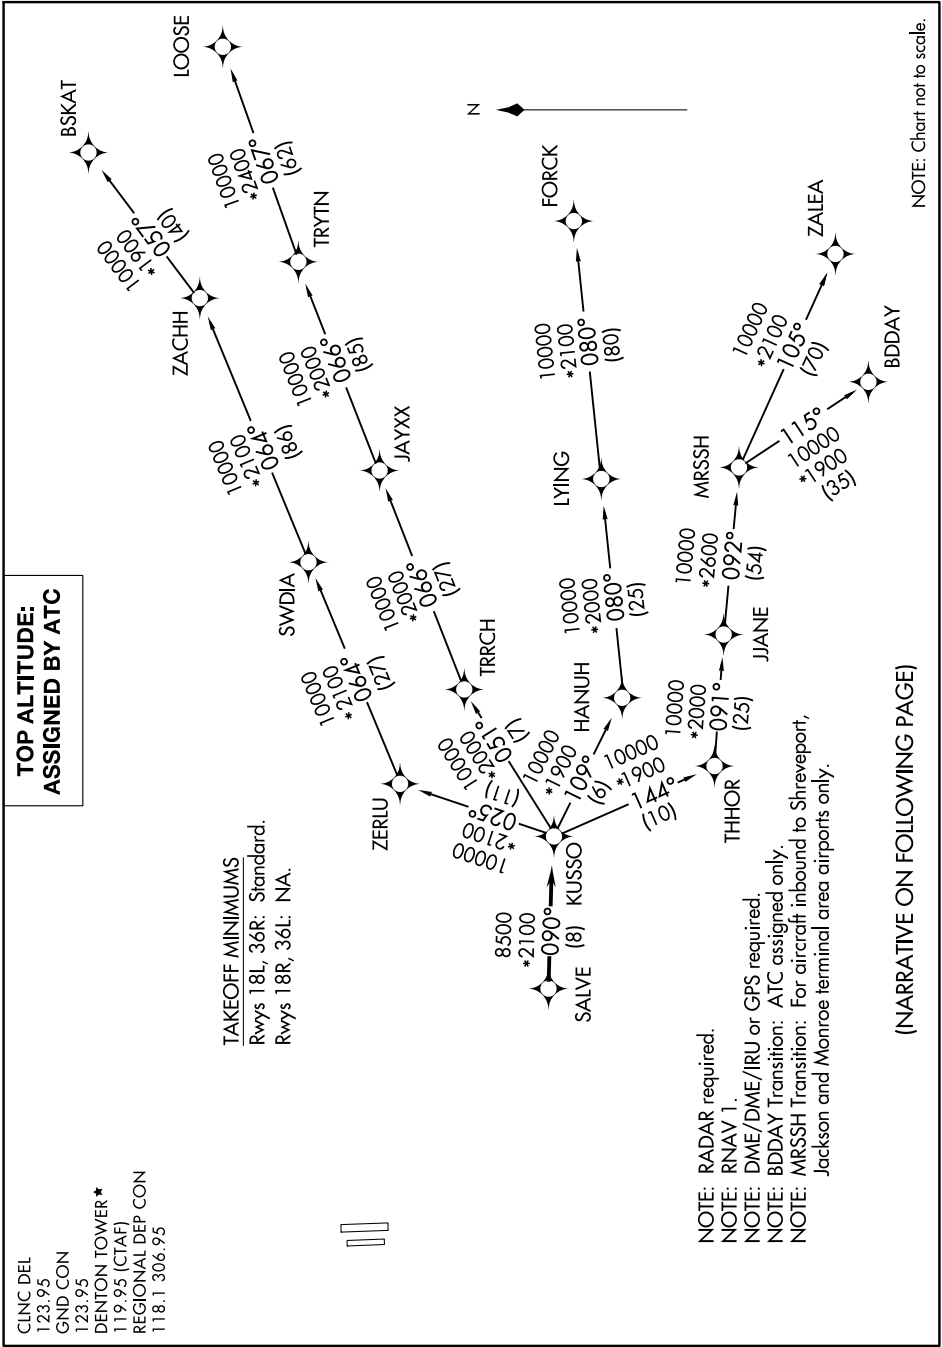

KUSSO ONE DEPARTURE (RNAV)

DENTON, TEXAS

SC-2, 11 JUL 2024 to 08 AUG 2024

TOP ALTITUDE: ASSIGNED BY ATC

CLNC DEL
123.95
GND CON
123.95
DENTON TOWER *
119.95 (CTAF)
REGIONAL DEP CON
118.1 306.95

TAKEOFF MINIMUMS
Rwys 18L, 36R: Standard.
Rwys 18R, 36L: NA.

NOTE: RADAR required.
NOTE: RNAV 1.
NOTE: DME/DME/IRU or GPS required.
NOTE: BDDAY Transition: ATC assigned only.
NOTE: MRSSH Transition: For aircraft inbound to Shreveport, Jackson and Monroe terminal area airports only.

(NARRATIVE ON FOLLOWING PAGE)

NOTE: Chart not to scale.

SC-2, 11 JUL 2024 to 08 AUG 2024