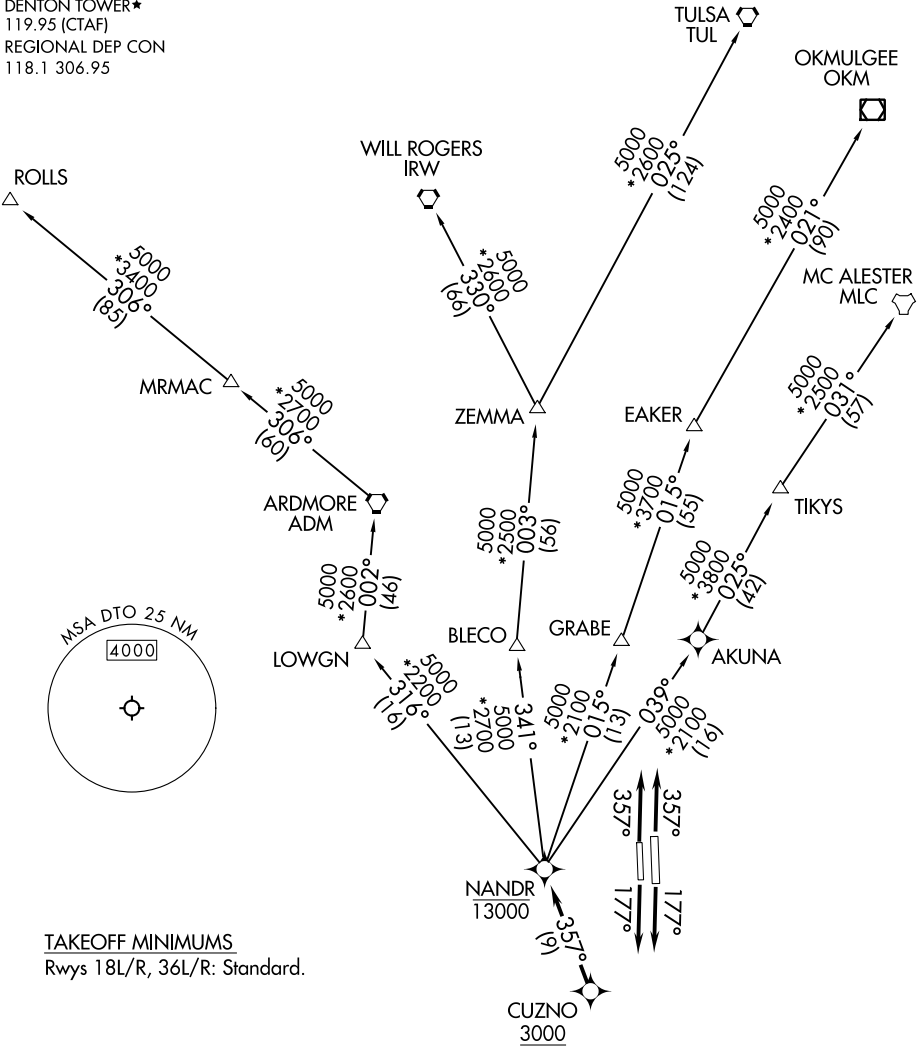

NANDR TWO DEPARTURE (RNAV)

CLNC DEL
123.95
GND CON
123.95
DENTON TOWER*
119.95 (CTAF)
REGIONAL DEP CON
118.1 306.95

RNAV 1 - DME/DME/IRU or GPS.

RADAR required.

**TOP ALTITUDE:
ASSIGNED BY ATC**

SC-2, 11 JUL 2024 to 08 AUG 2024

SC-2, 11 JUL 2024 to 08 AUG 2024

(NARRATIVE ON FOLLOWING PAGE)

NOTE: Chart not to scale.

NANDR TWO DEPARTURE (RNAV)