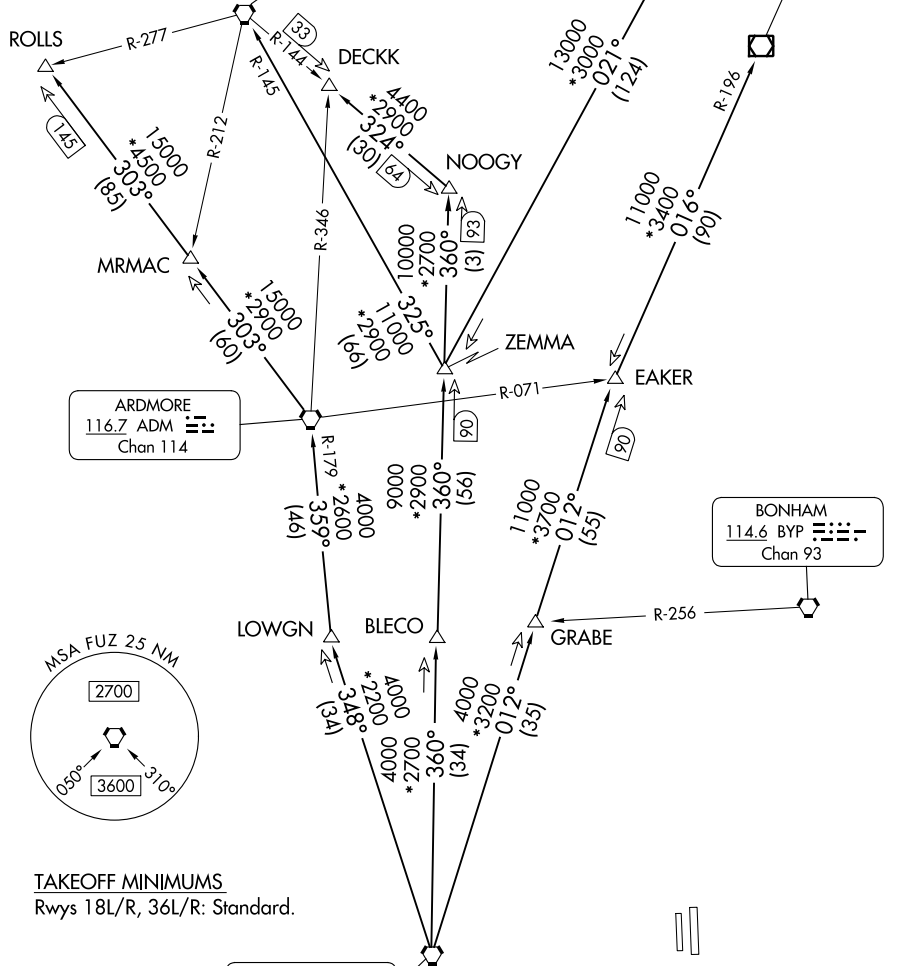

TEXOMA FIVE DEPARTURE

REGIONAL DEP CON
 118.1 306.95
 CLNC DEL
 123.95
 GND CON
 123.95
 DENTON TOWER★
 119.95 (CTAF)

**TOP ALTITUDE:
 ASSIGNED BY ATC**

TULSA
 114.4 TUL :...:
 Chan 91

RADAR and DME required.

WILL ROGERS
 114.1 IRW :...:
 Chan 88

OKMULGEE
 114.9 OKM :...:
 Chan 96

ARDMORE
 116.7 ADM :...:
 Chan 114

BONHAM
 114.6 BYP :...:
 Chan 93

RANGER
 115.7 FUZ :...:
 Chan 104

SC-2, 11 JUL 2024 to 08 AUG 2024

SC-2, 11 JUL 2024 to 08 AUG 2024

NOTE: Chart not to scale.

(CONTINUED ON FOLLOWING PAGE)

TEXOMA FIVE DEPARTURE