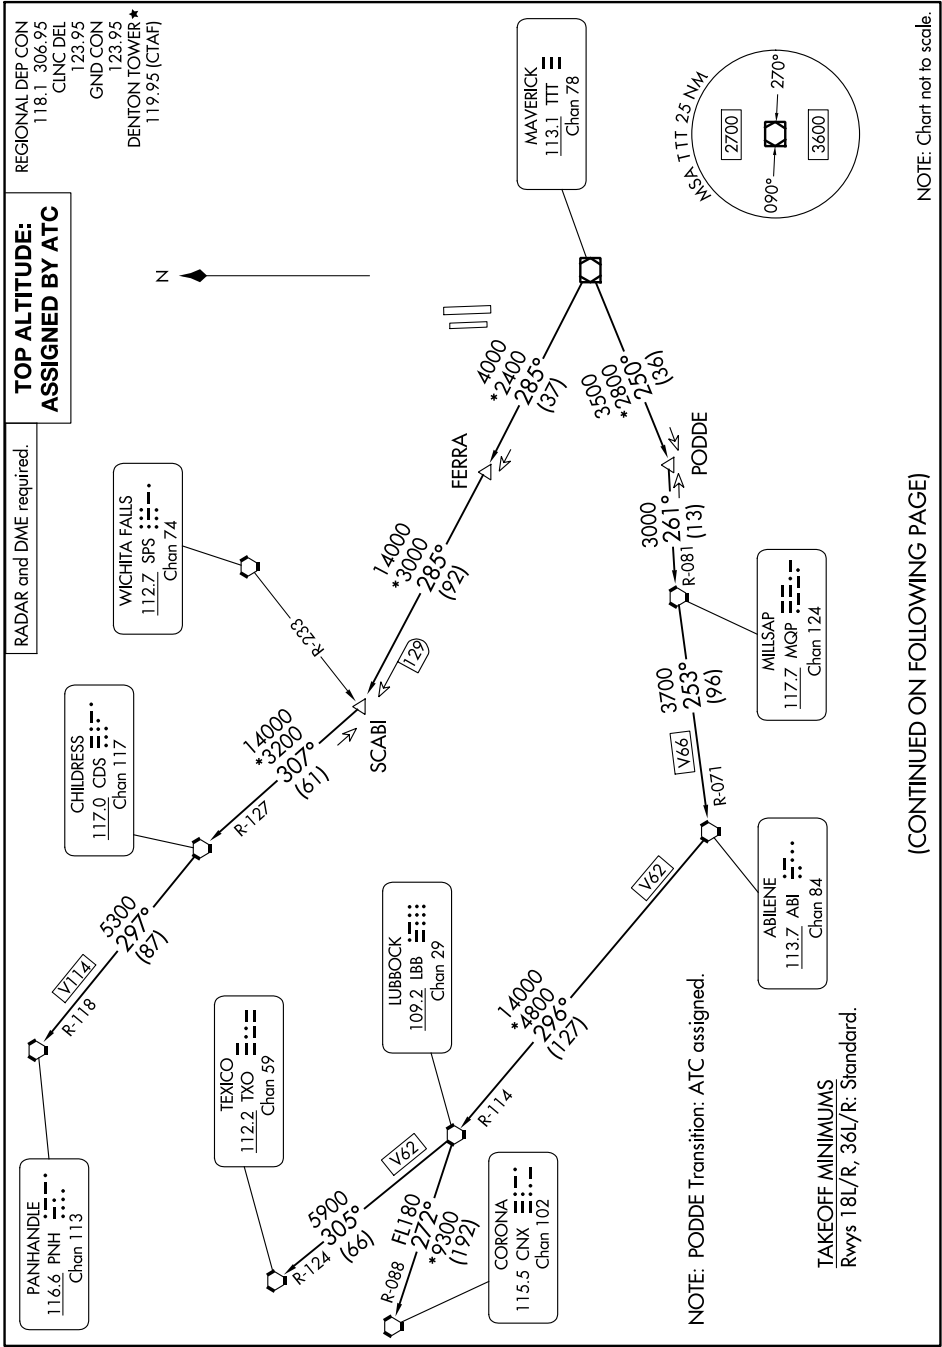

WORTH ONE DEPARTURE

SC-2, 11 JUL 2024 to 08 AUG 2024

WORTH ONE DEPARTURE

(CONTINUED ON FOLLOWING PAGE)

SC-2, 11 JUL 2024 to 08 AUG 2024

TAKEOFF MINIMUMS
Rwys 18L/R, 36L/R: Standard.