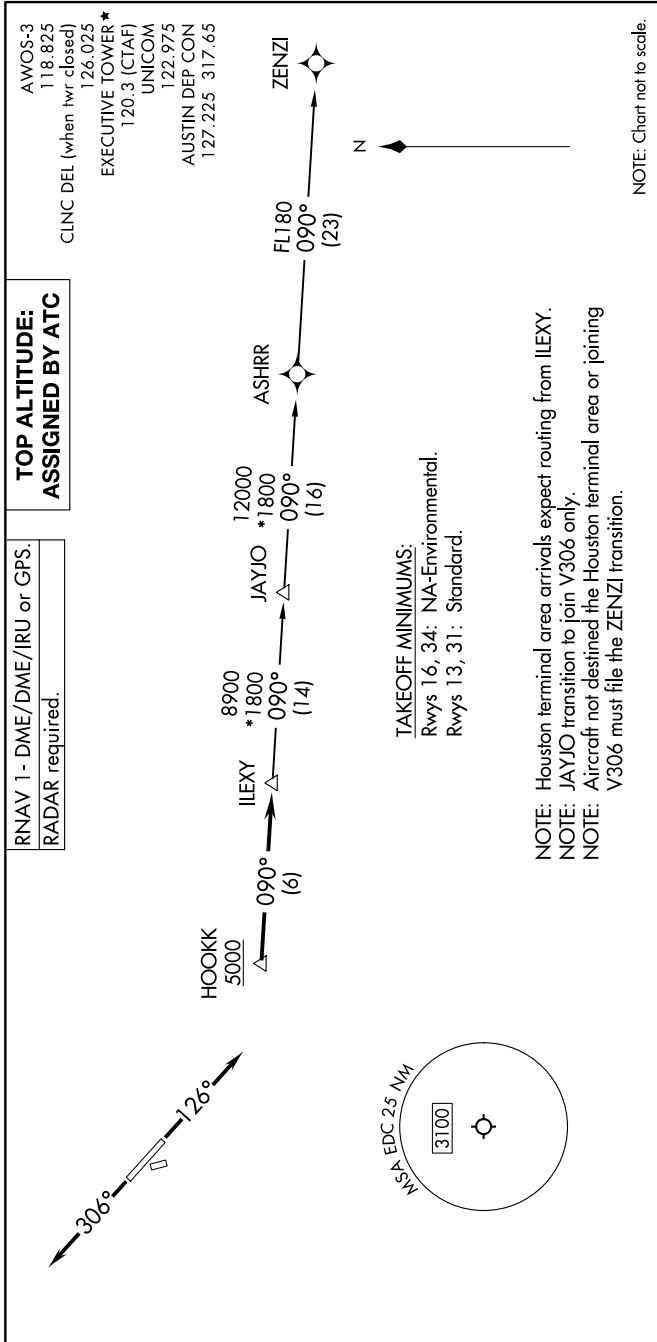

# ILEXY FOUR DEPARTURE (RNAV)

SC-3, 11 JUL 2024 to 08 AUG 2024

## DEPARTURE ROUTE DESCRIPTION

**TAKEOFF RUNWAY 13:** Climb on heading 126° or as assigned by ATC for vectors to cross HOOKK at or above 5000, thence. . . .  
**TAKEOFF RUNWAY 31:** Climb on heading 306° or as assigned by ATC for vectors to cross HOOKK at or above 5000, thence. . . .

. . . on track 090° to ILEXY, then on transition. Maintain altitude assigned by ATC. Expect filed altitude 10 minutes after departure.

JAYJO TRANSITION (ILEXY4.JAYJO)  
ZENZI TRANSITION (ILEXY4.ZENZI)

NOTE: Chart not to scale.