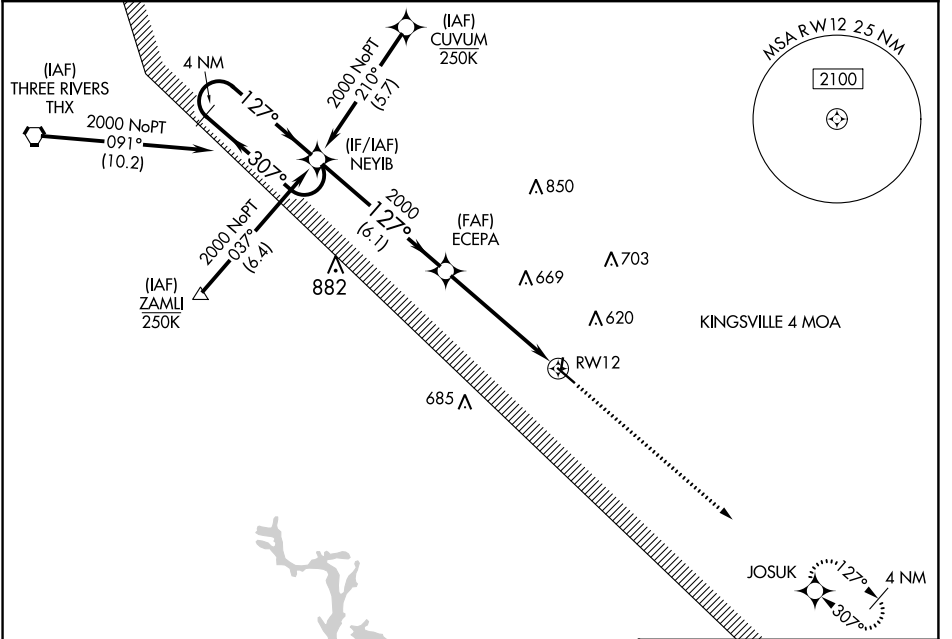

WAAS CH 49241 W12A	APP CRS 127°	Rwy Idg 4553 TDZE 268 Apt Elev 273
--	------------------------	---

RNAV (GPS) RWY 12

BEEVILLE MUNI (B.E.A)

RNP APCH.	MISSED APPROACH: Climb to 2000 direct JOSUK and hold.
<p>▼ For uncompensated Baro-VNAV systems, LNAV/VNAV NA below -15°C (5°F) or above 54°C (130°F). Circling Rwy 18 and 36 NA at night. Rwy 12 helicopter visibility reduction below ¾ SM NA.</p>	

AWOS-3 118.675	HOUSTON CENTER 134.6 322.5	UNICOM 122.8 (CTAF) 0
--------------------------	--------------------------------------	---------------------------------

ELEV 273	TDZE 268
----------	----------

CATEGORY	A	B	C	D
LPV DA	518-1	250 (300-1)		NA
LNAV/VNAV DA	880-1¾	612 (700-1¾)		NA
LNAV MDA	1000-1	732 (800-1)	1000-2 732 (800-2)	NA
CIRCLING	1000-1	727 (800-1)	1000-2 727 (800-2)	NA

SC-3, 11 JUL 2024 to 08 AUG 2024

SC-3, 11 JUL 2024 to 08 AUG 2024