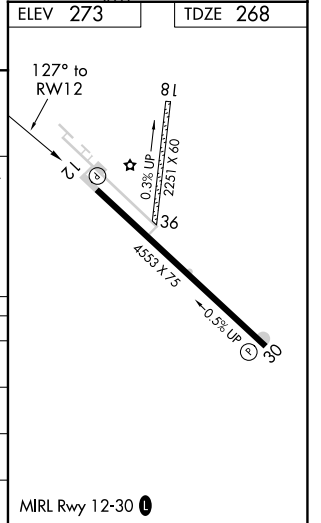

CATEGORY	A	B	C	D
LPV DA	518-1	250 (300-1)		NA
LNAV/VNAV DA	880-1¾	612 (700-1¾)		NA
LNAV MDA	1000-1	732 (800-1)	1000-2 732 (800-2)	NA
CIRCLING	1000-1	727 (800-1)	1000-2 727 (800-2)	NA

SC-3, 11 JUL 2024 to 08 AUG 2024

SC-3, 11 JUL 2024 to 08 AUG 2024