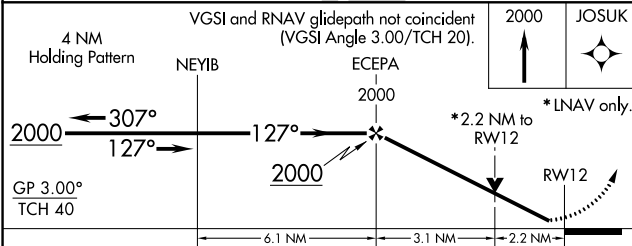

CATEGORY	A	B	C	D
LPV DA	518-1	250 (300-1)		NA
LNAV/VNAV DA	880-1¾	612 (700-1¾)		NA
LNAV MDA	1000-1	732 (800-1)	1000-2 732 (800-2)	NA
CIRCLING	1000-1	727 (800-1)	1000-2 727 (800-2)	NA

SC-3, 11 JUL 2024 to 08 AUG 2024

SC-3, 11 JUL 2024 to 08 AUG 2024