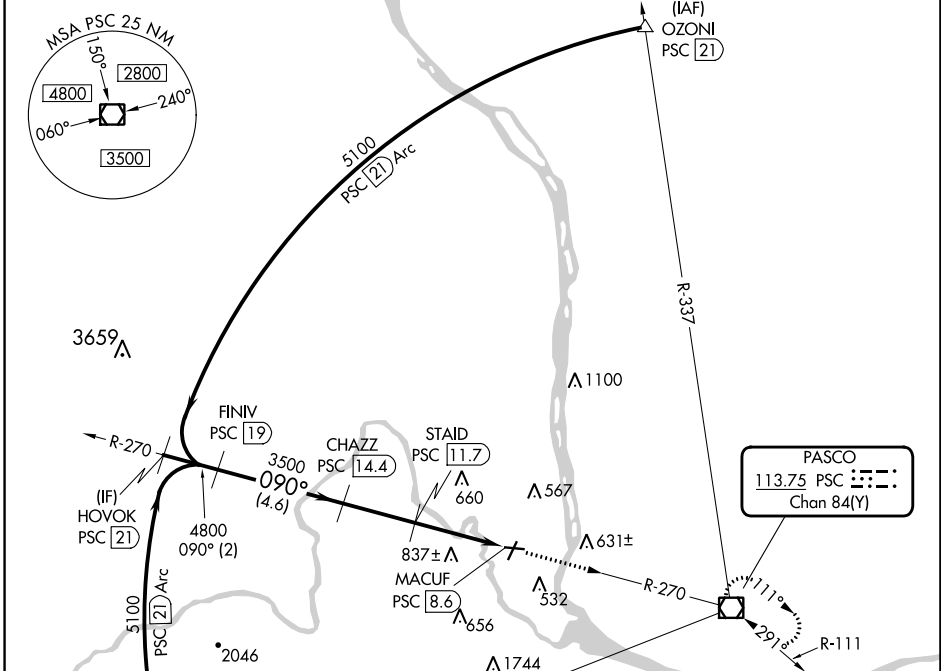

VOR/DME PSC 113.75 Chan 84(Y)	APP CRS 090°	Rwy Idg TDZE Apt Elev N/A N/A 394
---	------------------------	---

VOR/DME-A RICHLAND (R.LD)

NA When local altimeter setting not received, use Pasco altimeter setting and increase all MDA 40 feet.

MISSED APPROACH: Climb to 3000 direct PSC VOR/DME and hold.

AWOS-3PT 132.675	SPOKANE APP CON * 128.75 377.2	CLNC DEL 122.4	UNICOM 122.7 (CTAF)
----------------------------	--	--------------------------	-------------------------------

NW-1, 11 JUL 2024 to 08 AUG 2024

NW-1, 11 JUL 2024 to 08 AUG 2024

CATEGORY	A	B	C	D
CIRCLING	1140-1	746 (800-1)	1200-2¼ 806 (900-2¼)	1940-3 1546 (1600-3)

REIL Rwys 1 and 19
MIRL Rwy 1-19 and 8-26