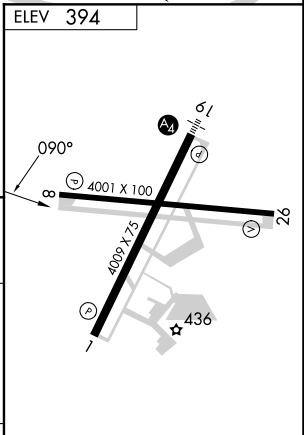

VOR/DME PSC 113.75 Chan 84(Y)	APP CRS 090°	Rwy Idg TDZE Apt Elev N/A N/A 394
---	------------------------	---

VOR/DME-A RICHLAND (R.LD)

NA When local altimeter setting not received, use Pasco altimeter setting and increase all MDA 40 feet.

MISSED APPROACH: Climb to 3000 direct PSC VOR/DME and hold.

AWOS-3PT 132.675	SPOKANE APP CON * 128.75 377.2	CLNC DEL 122.4	UNICOM 122.7 (CTAF)
----------------------------	--	--------------------------	-------------------------------

NW-1, 11 JUL 2024 to 08 AUG 2024

NW-1, 11 JUL 2024 to 08 AUG 2024

CATEGORY	A	B	C	D
CIRCLING	1140-1	746 (800-1)	1200-2¼ 806 (900-2¼)	1940-3 1546 (1600-3)

REIL Rwys 1 and 19
MIRL Rwy 1-19 and 8-26