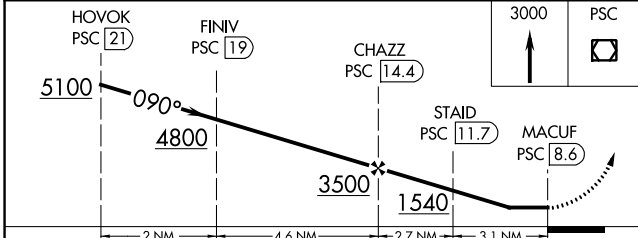

VOR/DME PSC 113.75 Chan 84(Y)	APP CRS 090°	Rwy Idg TDZE Apt Elev N/A N/A 394
---	------------------------	---

VOR/DME-A RICHLAND (R.LD)

NA When local altimeter setting not received, use Pasco altimeter setting and increase all MDA 40 feet.

MISSED APPROACH: Climb to 3000 direct PSC VOR/DME and hold.

AWOS-3PT 132.675	SPOKANE APP CON * 128.75 377.2	CLNC DEL 122.4	UNICOM 122.7 (CTAF)
----------------------------	--	--------------------------	-------------------------------

NW-1, 11 JUL 2024 to 08 AUG 2024

NW-1, 11 JUL 2024 to 08 AUG 2024

CATEGORY	A	B	C	D
CIRCLING	1140-1	746 (800-1)	1200-2¼ 806 (900-2¼)	1940-3 1546 (1600-3)

REIL Rwys 1 and 19
MIRL Rwy 1-19 and 8-26