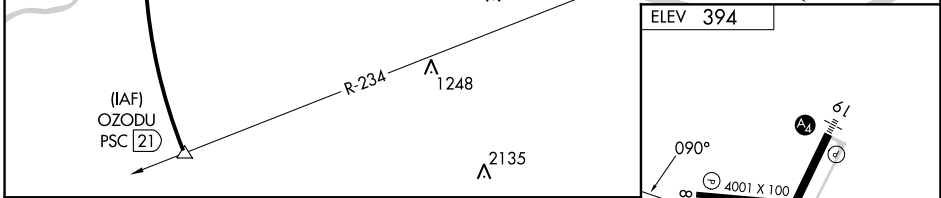

CATEGORY	A	B	C	D
CIRCLING	1140-1	746 (800-1)	1200-2¼ 806 (900-2¼)	1940-3 1546 (1600-3)

REIL Rwys 1 and 19
MIRL Rwy 1-19 and 8-26