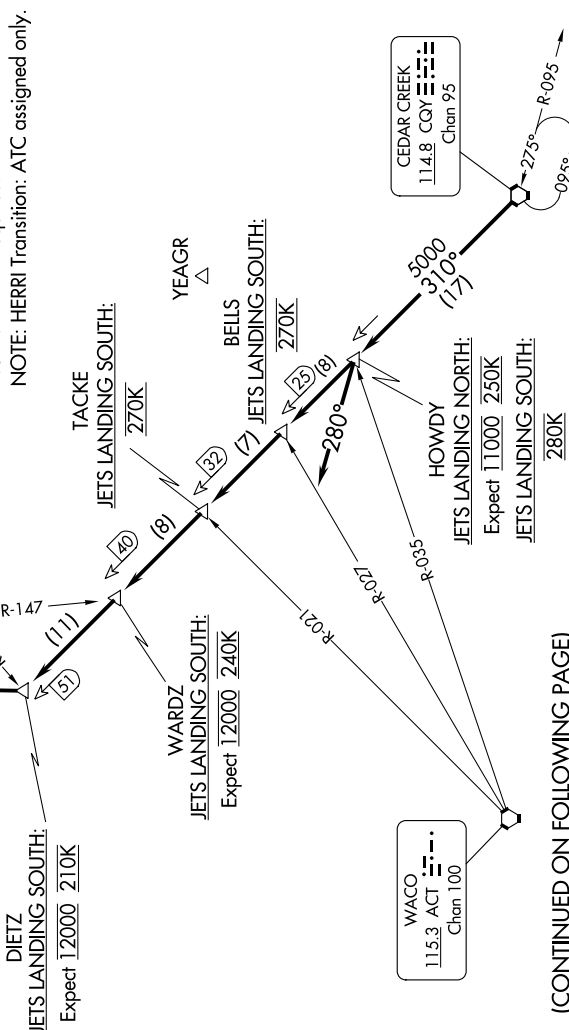

CEDAR CREEK THREE ARRIVAL Arrival Routes

PROP AIRCRAFT LANDING DFW:
 Expect this STAR only when DFW is landing north. When DFW is landing south, expect and/or file the YEAGR STAR.

NOTE: RADAR required.
NOTE: HERRI Transition: ATC assigned only.

COWBOY
 116.2 CVE
 Chan 109

MAVERICK
 113.1 TTT
 Chan 78

WACO
 115.3 ACT
 Chan 100

CEDAR CREEK
 114.8 CQY
 Chan 95

SC-2, 11 JUL 2024 to 08 AUG 2024

REGIONAL APP CON
 125.025 133.525 263.025
 D-ATIS ARR
 123.775

(CONTINUED ON FOLLOWING PAGE)

Note: Chart not to scale.

SC-2, 11 JUL 2024 to 08 AUG 2024

CEDAR CREEK THREE ARRIVAL Arrival Routes