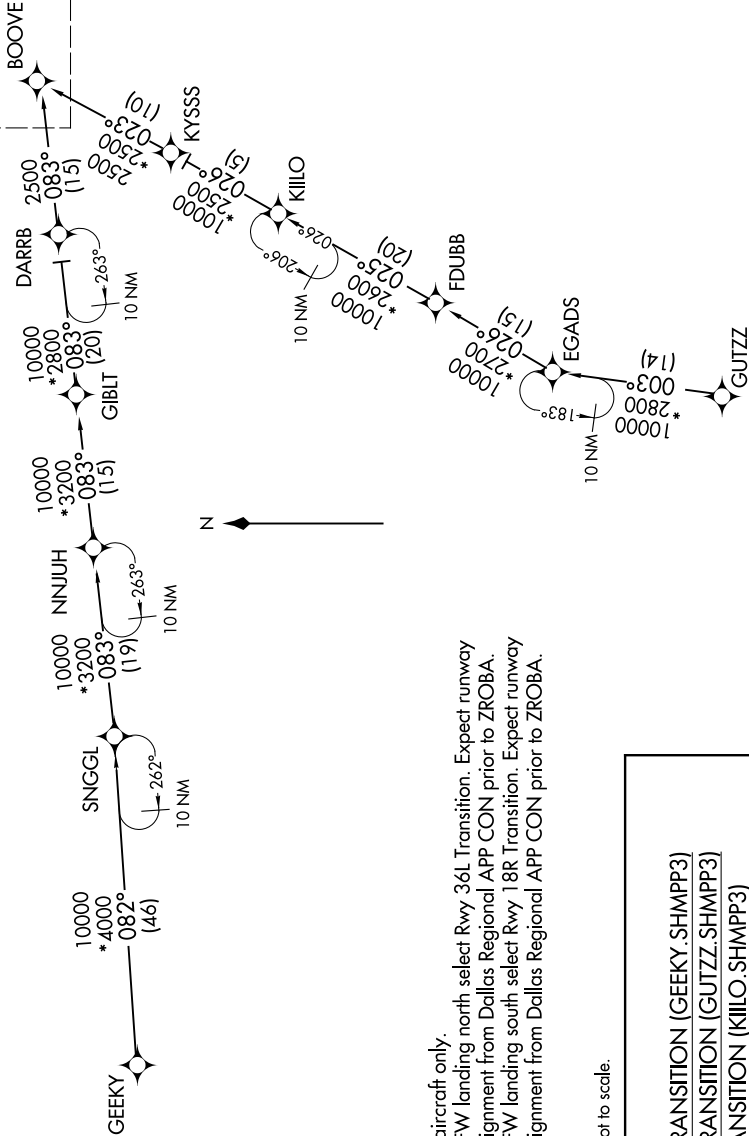

SHMPP THREE ARRIVAL (RNAV) Transition Routes

SC-2, 11 JUL 2024 to 08 AUG 2024

REGIONAL APP CON
119.875 284.65
D-ATIS ARR
123.775

RNAV 1 - DME/DME/IRU or GPS.
RADAR required.

See following page
for Arrival Routes.

NOTE: Jet aircraft only.
 NOTE: KDFW landing north select Rwy 36L Transition. Expect runway assignment from Dallas Regional APP CON prior to ZROBA.
 NOTE: KDFW landing south select Rwy 18R Transition. Expect runway assignment from Dallas Regional APP CON prior to ZROBA.

NOTE: Chart not to scale.

GEEKY TRANSITION (GEEKY.SHMPP3)
 GUTZZ TRANSITION (GUTZZ.SHMPP3)
 KIILLO TRANSITION (KIILLO.SHMPP3)
 SNGGL TRANSITION (SNGGL.SHMPP3)

(CONTINUED ON FOLLOWING PAGE)

SC-2, 11 JUL 2024 to 08 AUG 2024