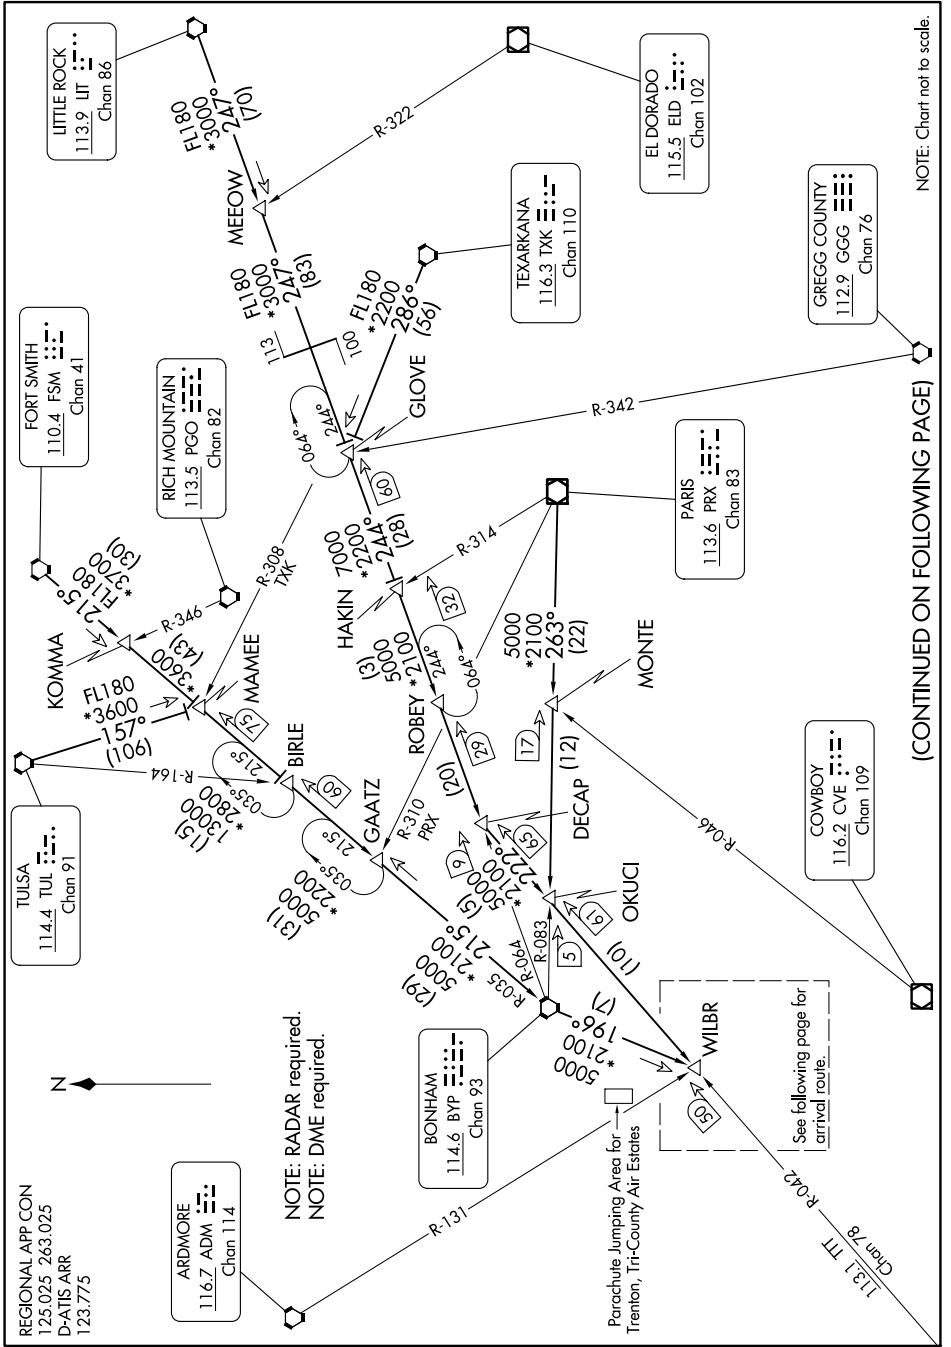

WILBR NINE ARRIVAL

AL-6039 (FAA)
Transition Routes

DALLAS-FORT WORTH INTL (DFW)
DALLAS-FORT WORTH, TEXAS

SC-2, 11 JUL 2024 to 08 AUG 2024

(CONTINUED ON FOLLOWING PAGE)

SC-2, 11 JUL 2024 to 08 AUG 2024