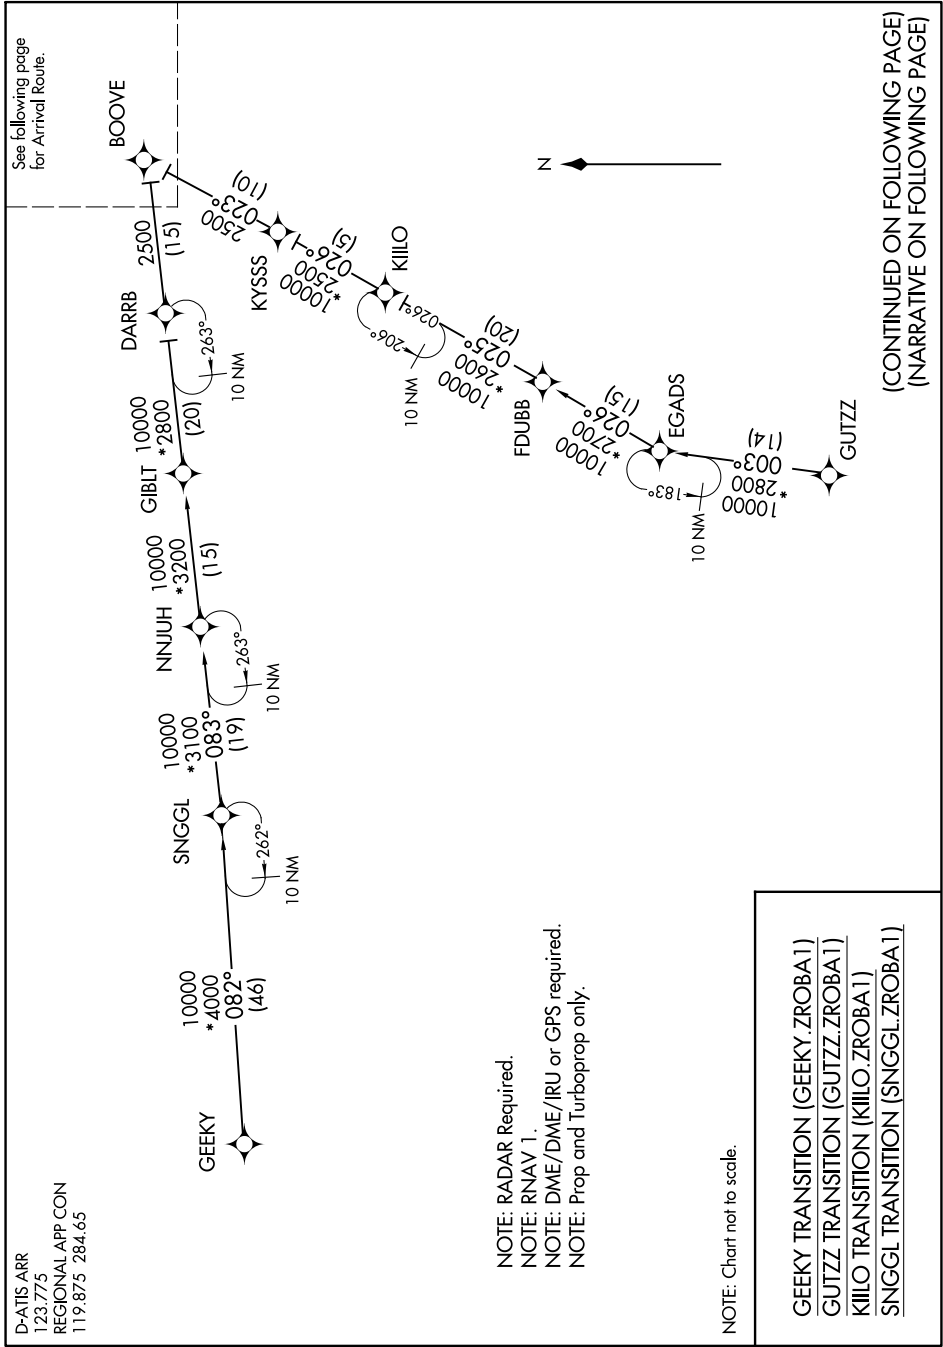

ZROBA ONE ARRIVAL (RNAV) Transition Routes

D-ATIS ARR
123.775
REGIONAL APP CON
119.875 284.65

NOTE: RADAR Required.
NOTE: RNAV 1.
NOTE: DME/DME/IRU or GPS required.
NOTE: Prop and Turboprop only.

NOTE: Chart not to scale.

GEEKY TRANSITION (GEEKY.ZROBA1)
GUTZZ TRANSITION (GUTZZ.ZROBA1)
KILLO TRANSITION (KILLO.ZROBA1)
SNGGL TRANSITION (SNGGL.ZROBA1)

(CONTINUED ON FOLLOWING PAGE)
(NARRATIVE ON FOLLOWING PAGE)

ZROBA ONE ARRIVAL (RNAV) Transition Routes