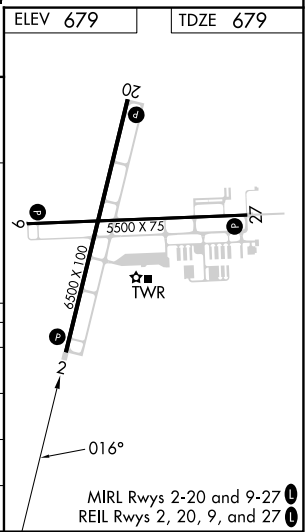

WAAS Ch 93520 W02A	APP CRS 016°	Rwy ldg 6500 TDZE 679 Apt Elev 679
--	------------------------	---

RNAV (GPS) RWY 2

LEWIS UNIVERSITY (L.O.T)

⚠ For uncompensated Baro-VNAV systems, LNAV/VNAV NA below -16°C (4°F) or above 47°C (116°F). DME/DME RNP-0.3 NA.

⚠ MISSED APPROACH: Climb to 2500 direct ALASE and right turn on track 116° to BOJAK and hold.

D-ATIS 126.675	CHICAGO APP CON 119.35 354.075	LEWIS TOWER ★ 134.8 (CTAF) 0	GND CON 120.425
--------------------------	--	--	---------------------------

ELEV 679	TDZE 679
----------	----------

CATEGORY	A	B	C	D
LPV DA		879- ³ / ₄	200 (200- ³ / ₄)	
LNAV/VNAV DA		1256-2	577 (600-2)	
LNAV MDA	1240-1	561 (600-1)	1240-1 ¹ / ₂ 561 (600-1 ¹ / ₂)	1240-1 ³ / ₄ 561 (600-1 ³ / ₄)
CIRCLING	1260-1 581 (600-1)	1440-1 761 (800-1)	1440-2 ¹ / ₄ 761 (800-2 ¹ / ₄)	1460-2 ¹ / ₂ 781 (800-2 ¹ / ₂)