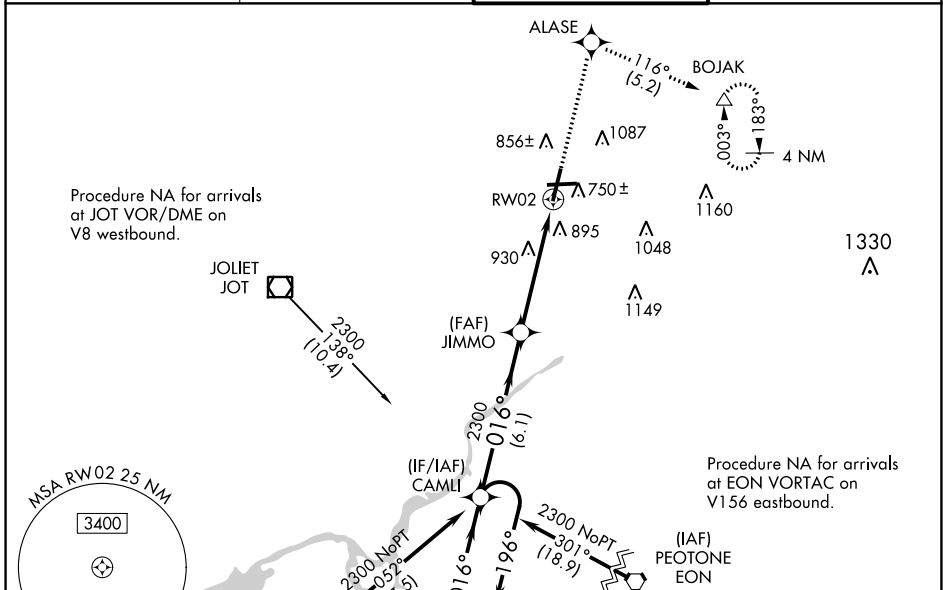

WAAS Ch 93520 W02A	APP CRS 016°	Rwy ldg 6500 TDZE 679 Apt Elev 679
--	------------------------	---

RNAV (GPS) RWY 2

LEWIS UNIVERSITY (L.O.T)

⚠ For uncompensated Baro-VNAV systems, LNAV/VNAV NA below -16°C (4°F) or above 47°C (116°F). DME/DME RNP-0.3 NA.

⚠ MISSED APPROACH: Climb to 2500 direct ALASE and right turn on track 116° to BOJAK and hold.

D-ATIS 126.675	CHICAGO APP CON 119.35 354.075	LEWIS TOWER ★ 134.8 (CTAF) 0	GND CON 120.425
--------------------------	--	--	---------------------------

ELEV 679	TDZE 679
----------	----------

CATEGORY	A	B	C	D
LPV DA		879- ³ / ₄	200 (200- ³ / ₄)	
LNAV/VNAV DA		1256-2	577 (600-2)	
LNAV MDA	1240-1	561 (600-1)	1240-1 ¹ / ₂ 561 (600-1 ¹ / ₂)	1240-1 ³ / ₄ 561 (600-1 ³ / ₄)
CIRCLING	1260-1 581 (600-1)	1440-1 761 (800-1)	1440-2 ¹ / ₄ 761 (800-2 ¹ / ₄)	1460-2 ¹ / ₂ 781 (800-2 ¹ / ₂)