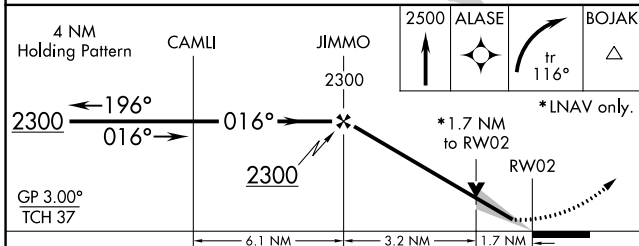

CATEGORY	A	B	C	D
LPV DA		879-³/₄	200 (200-³/₄)	
LNAV/VNAV DA		1256-2	577 (600-2)	
LNAV MDA	1240-1	561 (600-1)	1240-1¹/₂ 561 (600-1¹/₂)	1240-1³/₄ 561 (600-1³/₄)
CIRCLING	1260-1 581 (600-1)	1440-1 761 (800-1)	1440-2¹/₄ 761 (800-2¹/₄)	1460-2¹/₂ 781 (800-2¹/₂)

EC-3, 11 JUL 2024 to 08 AUG 2024

EC-3, 11 JUL 2024 to 08 AUG 2024