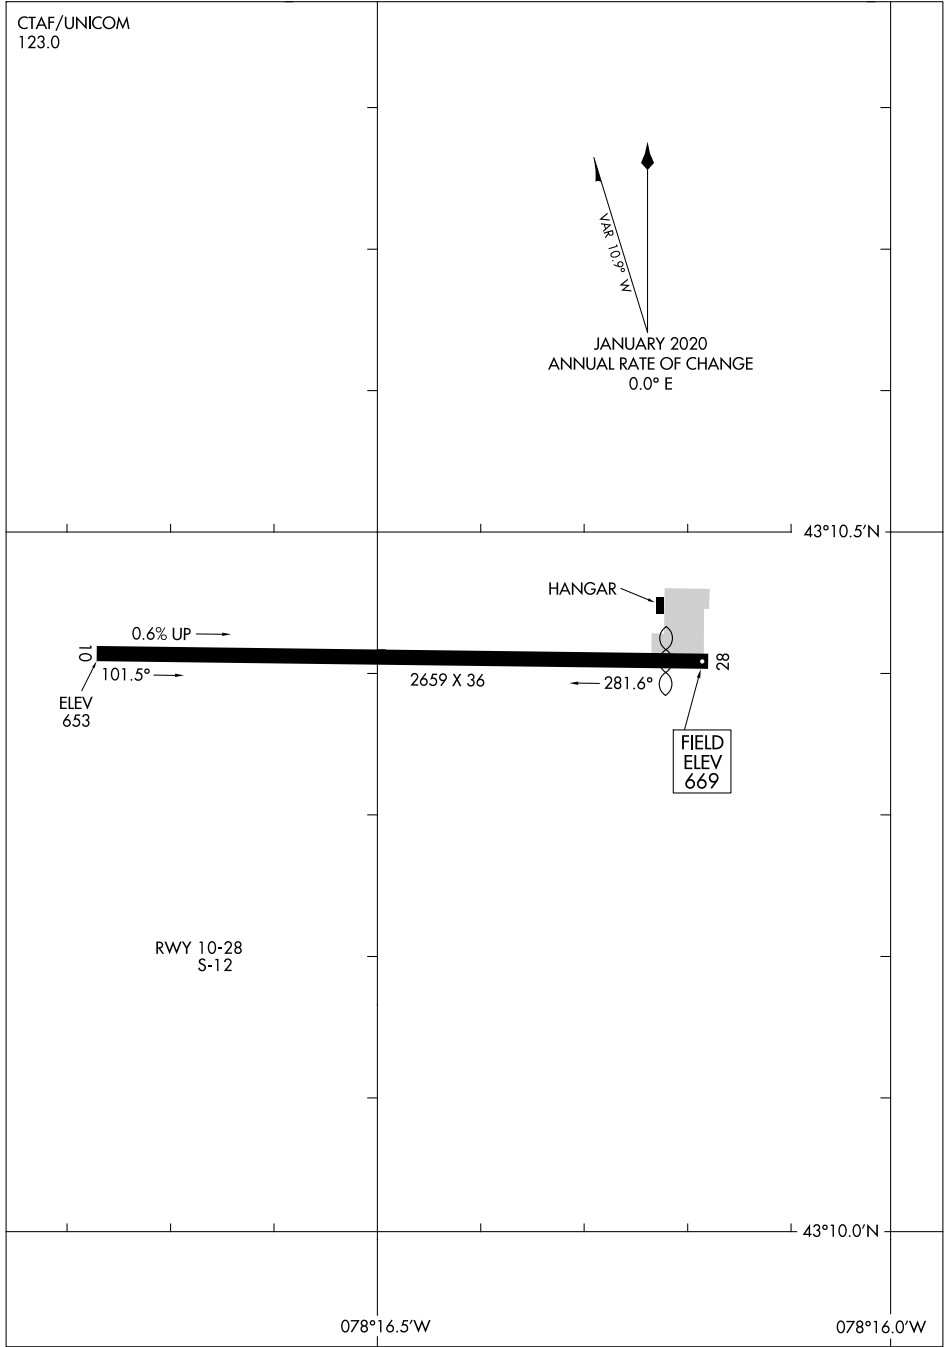

20086

AIRPORT DIAGRAM

AL-6495 (FAA)

PINE HILL (9G6)
ALBION, NEW YORK

CTAF/UNICOM
123.0

NE-2, 11 JUL 2024 to 08 AUG 2024

NE-2, 11 JUL 2024 to 08 AUG 2024

AIRPORT DIAGRAM