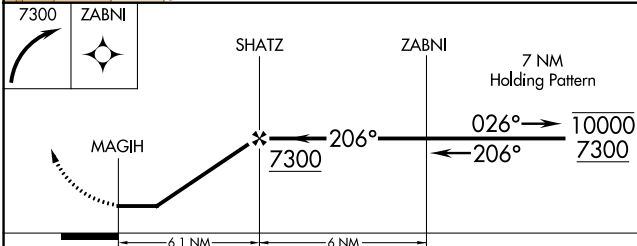

APP CRS	Rwy Idg	N/A
206°	TDZE	N/A
	Apt Elev	5119

RNAV (GPS)-B

ERIE MUNI (EIK)

RNP APCH.		MISSED APPROACH: Climbing right turn to 7300 direct ZABNI and hold.	
AWOS-3PT	DENVER APP CON	UNICOM	
133.825	125.12 263.02	123.0 (CTAF) 0	

SW-1, 11 JUL 2024 to 08 AUG 2024

SW-1, 11 JUL 2024 to 08 AUG 2024

CATEGORY	A	B	C	D
CIRCLING	5700-1 581 (600-1)	5880-1 761 (800-1)	5880-2¼ 761 (800-2¼)	NA

REIL Rwy 16 **0**
MIRL Rwy 16-34 **0**