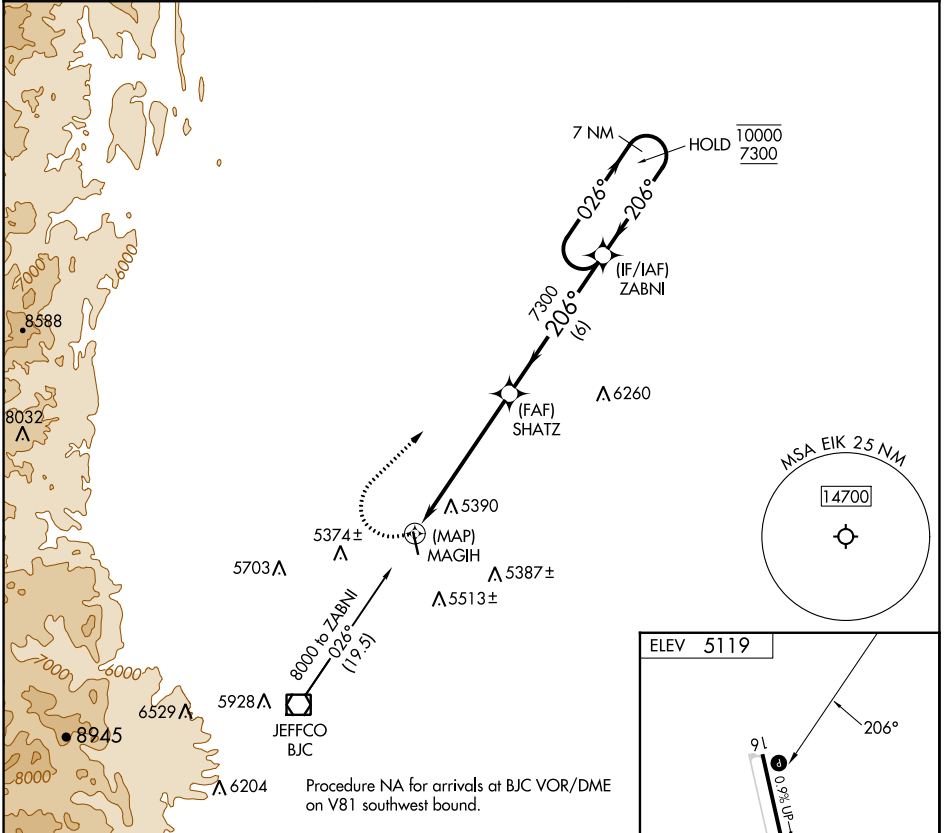

APP CRS	Rwy Idg	N/A
206°	TDZE	N/A
	Apt Elev	5119

RNAV (GPS)-B

ERIE MUNI (EIK)

RNP APCH.		MISSED APPROACH: Climbing right turn to 7300 direct ZABNI and hold.	
AWOS-3PT	DENVER APP CON	UNICOM	
133.825	125.12 263.02	123.0 (CTAF) 0	

SW-1, 11 JUL 2024 to 08 AUG 2024

SW-1, 11 JUL 2024 to 08 AUG 2024

CATEGORY	A	B	C	D
CIRCLING	5700-1 581 (600-1)	5880-1 761 (800-1)	5880-2¼ 761 (800-2¼)	NA

REIL Rwy 16 **0**
MIRL Rwy 16-34 **0**