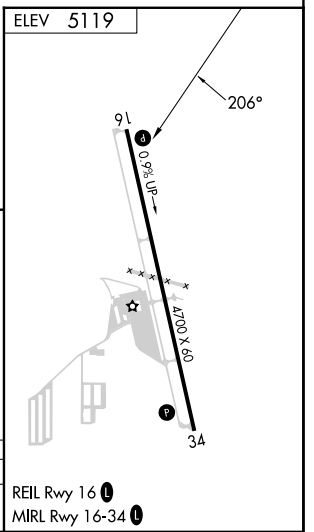

APP CRS	Rwy Idg	N/A
206°	TDZE	N/A
	Apt Elev	5119

RNAV (GPS)-B

ERIE MUNI (EIK)

RNP APCH.		MISSED APPROACH: Climbing right turn to 7300 direct ZABNI and hold.	
AWOS-3PT	DENVER APP CON	UNICOM	
133.825	125.12 263.02	123.0 (CTAF) 0	

SW-1, 11 JUL 2024 to 08 AUG 2024

SW-1, 11 JUL 2024 to 08 AUG 2024

CATEGORY	A	B	C	D
CIRCLING	5700-1 581 (600-1)	5880-1 761 (800-1)	5880-2¼ 761 (800-2¼)	NA

REIL Rwy 16 **0**
MIRL Rwy 16-34 **0**