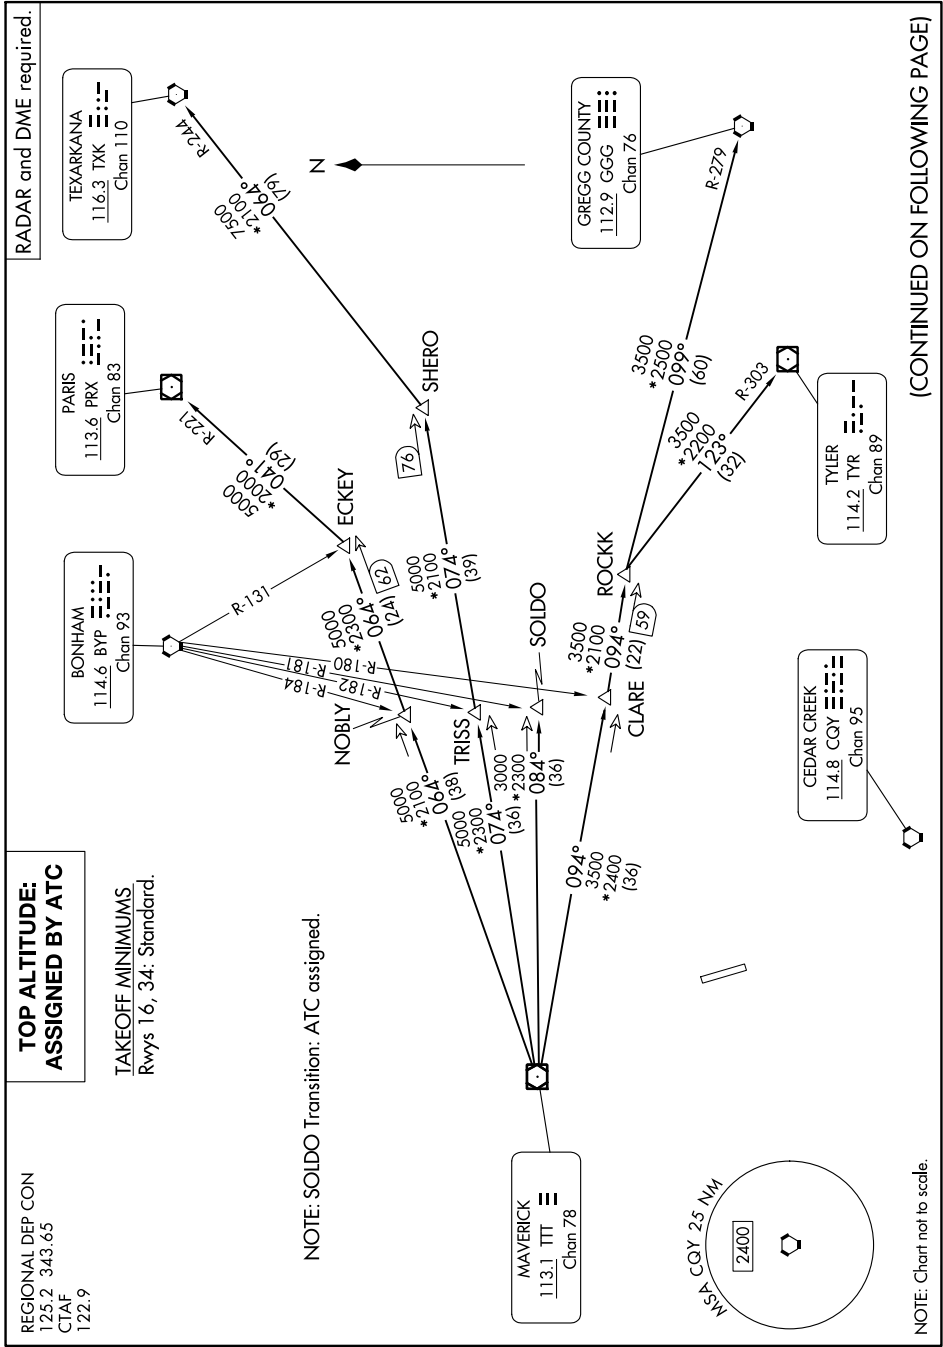

SC-2, 11 JUL 2024 to 08 AUG 2024

**TOP ALTITUDE:  
 ASSIGNED BY ATC**

**TAKEOFF MINIMUMS**  
 Rwys 16, 34: Standard.

REGIONAL DEP CON  
 125.2 343.65  
 CTAF  
 122.9

NOTE: SOLDO Transition: ATC assigned.

NOTE: Chart not to scale.

(CONTINUED ON FOLLOWING PAGE)

SC-2, 11 JUL 2024 to 08 AUG 2024