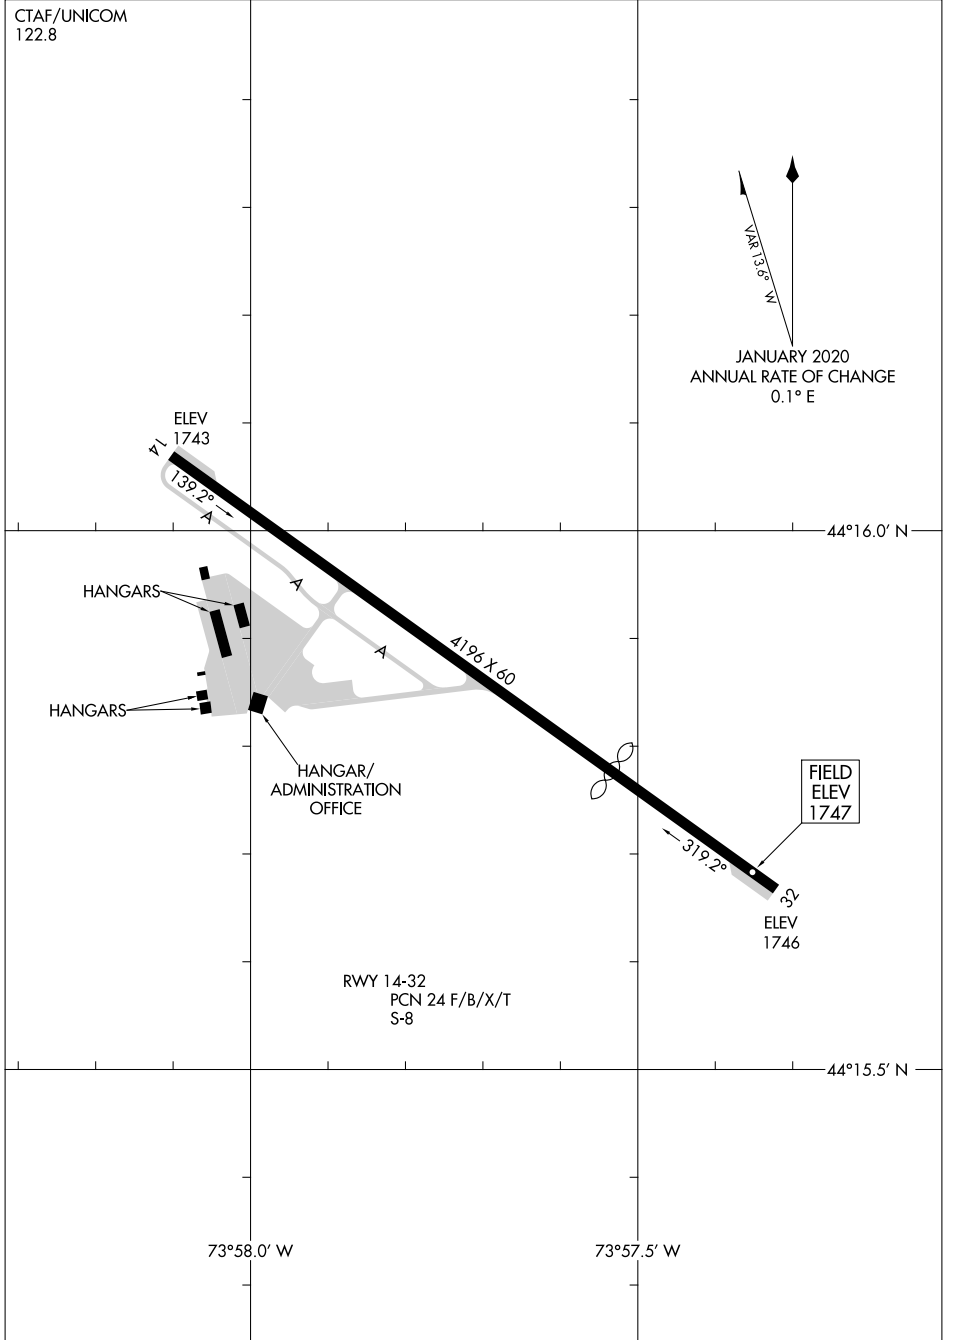

21336

AIRPORT DIAGRAM

AL-9371 (FAA)

LAKE PLACID (LKP)
LAKE PLACID, NEW YORK

CTAF/UNICOM
122.8

NE-2, 11 JUL 2024 to 08 AUG 2024

NE-2, 11 JUL 2024 to 08 AUG 2024

AIRPORT DIAGRAM
21336

LAKE PLACID, NEW YORK
LAKE PLACID (LKP)