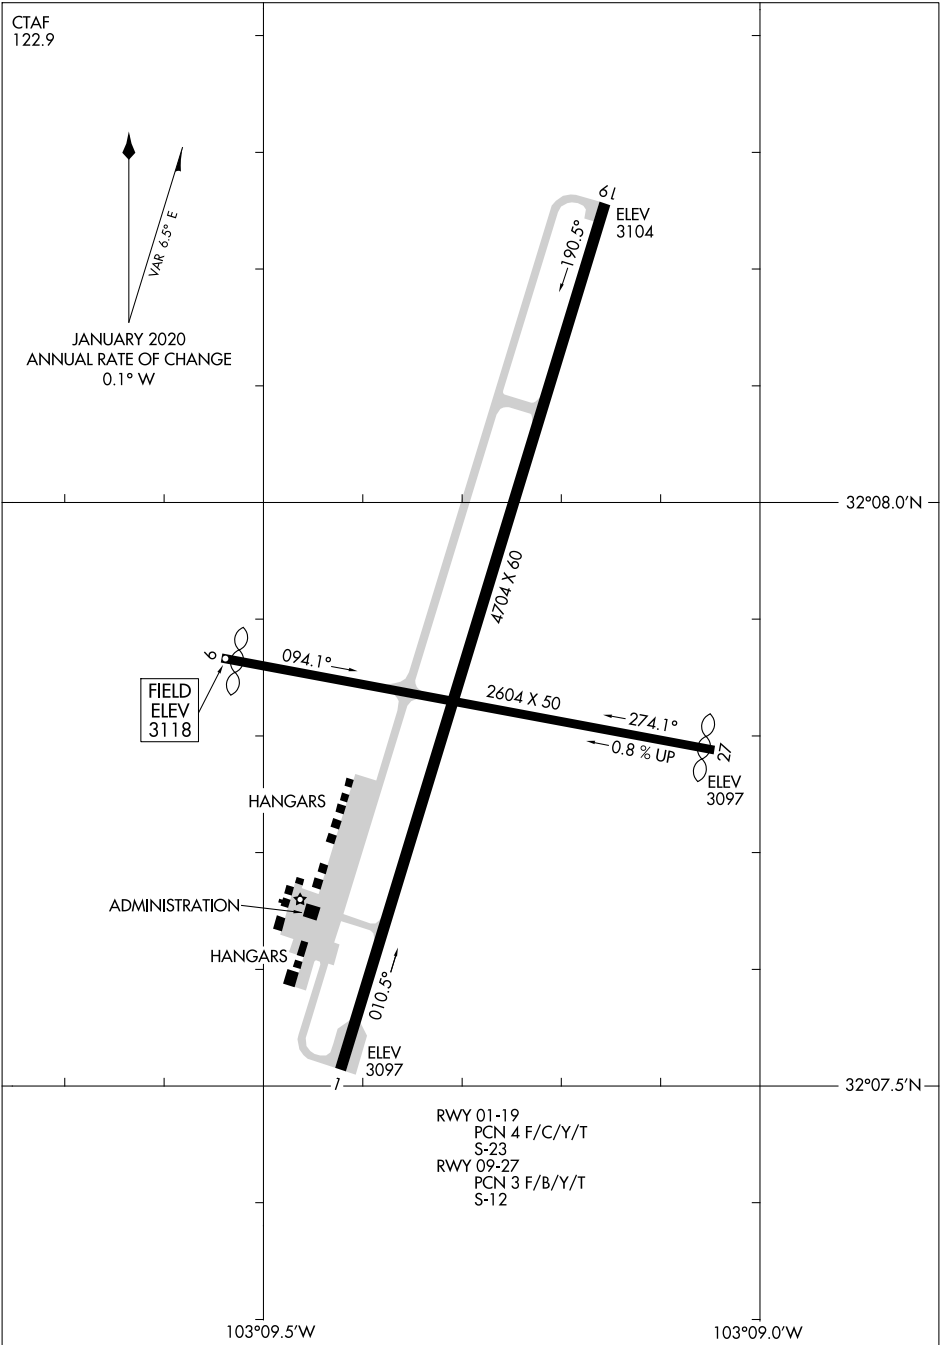

# AIRPORT DIAGRAM

AL-9408 (FAA)

LEA COUNTY/JAL (E26)  
JAL, NEW MEXICO

CTAF  
122.9

JANUARY 2020  
ANNUAL RATE OF CHANGE  
0.1° W

SW-1, 11 JUL 2024 to 08 AUG 2024

SW-1, 11 JUL 2024 to 08 AUG 2024

# AIRPORT DIAGRAM

22027

JAL, NEW MEXICO  
LEA COUNTY/JAL (E26)