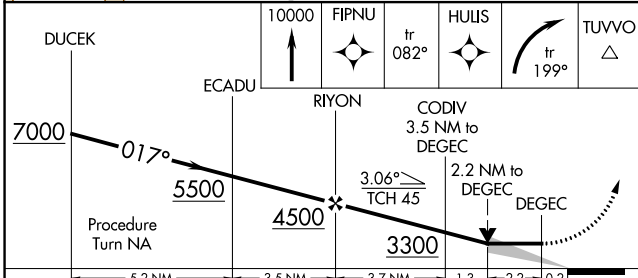

MISSED APPROACH: Climb to 10000 direct FIPNU and via 082° track to HULIS and right turn via 199° track to TUVVO and hold.

AWOS-3P 135.75	ANCHORAGE CENTER 135.0 225.4	FAIRBANKS RADIO 122.05	CTAF 122.9
--------------------------	--	----------------------------------	----------------------

AK, 11 JUL 2024 to 05 SEP 2024

AK, 11 JUL 2024 to 05 SEP 2024

ELEV 2092	TDZE 2087
-----------	-----------

CATEGORY	A	B	C	D
LNVA MDA	2880-1 793 (800-1)	2880-1¼ 793 (800-1¼)		NA
CIRCLING	2880-1 788 (800-1)	2900-1¼ 808 (900-1¼)		NA