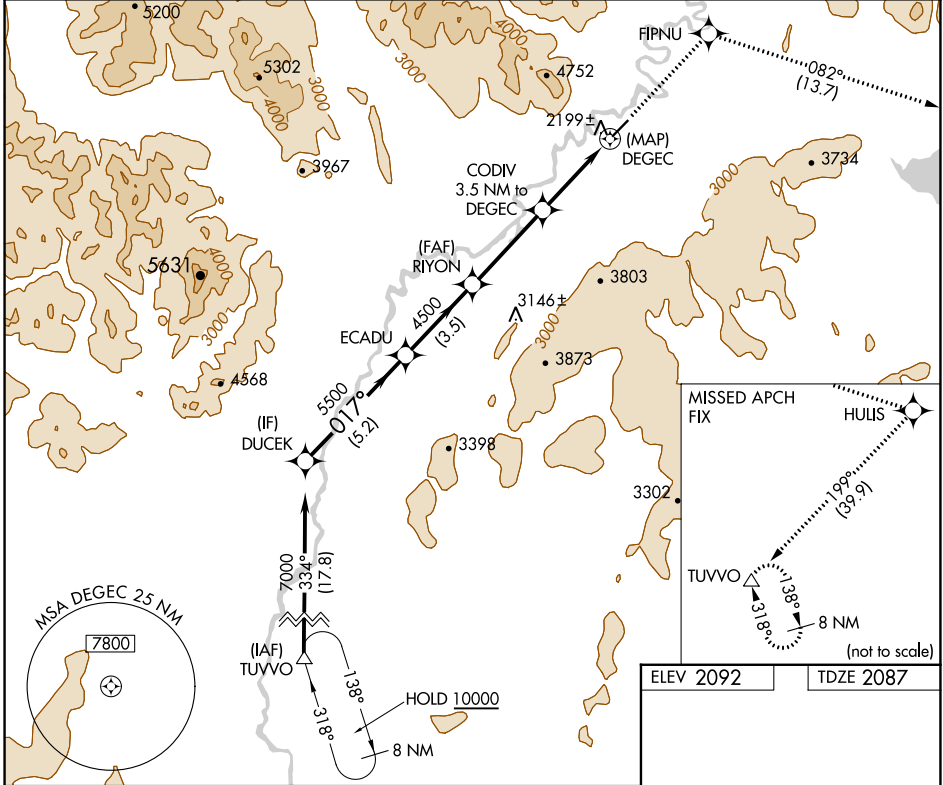

APP CRS 017°	Rwy Idg TDZE Apt Elev	4500 2087 2092
------------------------	-----------------------------	---

RNAV (GPS) RWY 2

ARCTIC VILLAGE (ARC)(PARC)

▽ DME/DME RNP-0.3 NA.
☒ -38°C If local altimeter setting not received, procedure NA.

MISSED APPROACH: Climb to 10000 direct FIPNU and via 082° track to HULIS and right turn via 199° track to TUVVO and hold.

AWOS-3P 135.75	ANCHORAGE CENTER 135.0 225.4	FAIRBANKS RADIO 122.05	CTAF 122.9
--------------------------	--	----------------------------------	----------------------

AK, 11 JUL 2024 to 05 SEP 2024

AK, 11 JUL 2024 to 05 SEP 2024

ELEV 2092	TDZE 2087
-----------	-----------

CATEGORY	A	B	C	D
LNVA MDA	2880-1 793 (800-1)	2880-1¼ 793 (800-1¼)		NA
CIRCLING	2880-1 788 (800-1)	2900-1¼ 808 (900-1¼)		NA

REIL Rwy 20 **1**
 MIRL Rwy 2-20 **1**