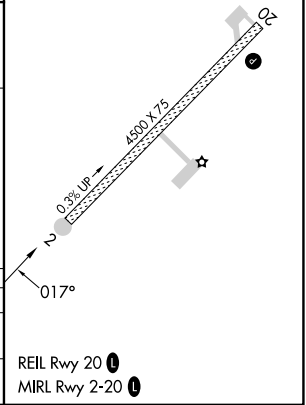

CATEGORY	A	B	C	D
LNVA MDA	2880-1 793 (800-1)	2880-1¼ 793 (800-1¼)		NA
CIRCLING	2880-1 788 (800-1)	2900-1¼ 808 (900-1¼)		NA

REIL Rwy 20 **1**
MIRL Rwy 2-20 **1**