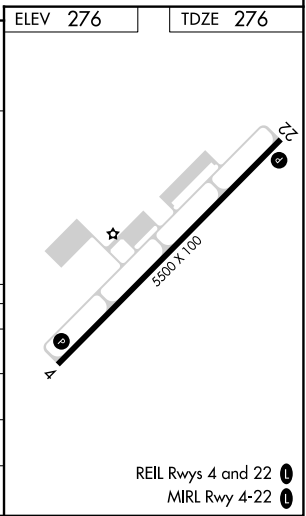

WAAS CH <b>97338</b> <b>W04A</b>	APP CRS <b>047°</b>	Rwy Idg TDZE <b>276</b> Apt Elev <b>276</b>	<b>5500</b>
--	------------------------	---	-------------

# RNAV (GPS) RWY 4

CONWAY RGNL (CXW)

<p>Baro-VNAV NA. Use Bill and Hillary Clinton National/Adams Field altimeter setting; when not received, procedure NA. DME/DME RNP-0.3 NA.</p>		<p>MISSED APPROACH: Climb to 2600 direct HOBUV and hold.</p>	
AWOS-2 <b>118.775</b>	LITTLE ROCK APP CON <b>135.4 353.6</b> (040°-239°) <b>119.5 306.2</b> (240°-039°)	CLNC DEL <b>121.2</b>	UNICOM <b>123.05 (CTAF)</b> <b>0</b>