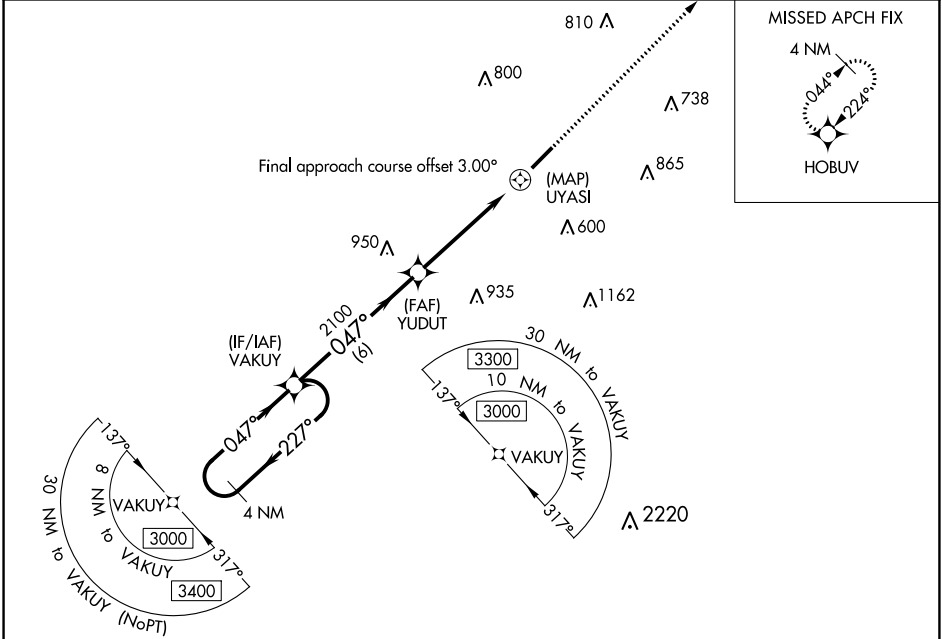

WAAS CH <b>97338</b> <b>W04A</b>	APP CRS <b>047°</b>	Rwy Idg TDZE <b>276</b> Apt Elev <b>276</b>	<b>5500</b>
--	------------------------	---	-------------

# RNAV (GPS) RWY 4

CONWAY RGNL (CXW)

<p>Baro-VNAV NA. Use Bill and Hillary Clinton National/Adams Field altimeter setting; when not received, procedure NA. DME/DME RNP-0.3 NA.</p>		<p>MISSED APPROACH: Climb to 2600 direct HOBUV and hold.</p>	
AWOS-2 <b>118.775</b>	LITTLE ROCK APP CON <b>135.4 353.6</b> (040°-239°) <b>119.5 306.2</b> (240°-039°)	CLNC DEL <b>121.2</b>	UNICOM <b>123.05 (CTAF)</b> <b>0</b>

SC-1, 11 JUL 2024 to 08 AUG 2024

SC-1, 11 JUL 2024 to 08 AUG 2024