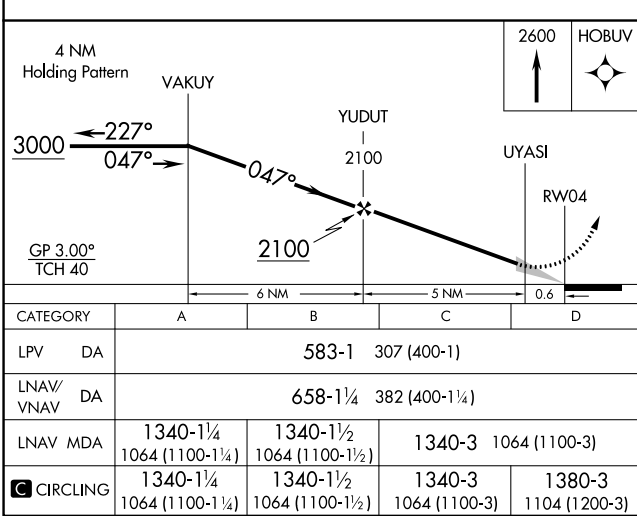

WAAS CH <b>97338</b> <b>W04A</b>	APP CRS <b>047°</b>	Rwy Idg TDZE <b>276</b> Apt Elev <b>276</b>	<b>5500</b>
--	------------------------	---	-------------

# RNAV (GPS) RWY 4

CONWAY RGNL (CXW)

<p>Baro-VNAV NA. Use Bill and Hillary Clinton National/Adams Field altimeter setting; when not received, procedure NA. DME/DME RNP-0.3 NA.</p>		<p>MISSED APPROACH: Climb to 2600 direct HOBUV and hold.</p>	
AWOS-2 <b>118.775</b>	LITTLE ROCK APP CON <b>135.4 353.6</b> (040°-239°) <b>119.5 306.2</b> (240°-039°)	CLNC DEL <b>121.2</b>	UNICOM <b>123.05 (CTAF)</b> <b>0</b>

SC-1, 11 JUL 2024 to 08 AUG 2024

SC-1, 11 JUL 2024 to 08 AUG 2024